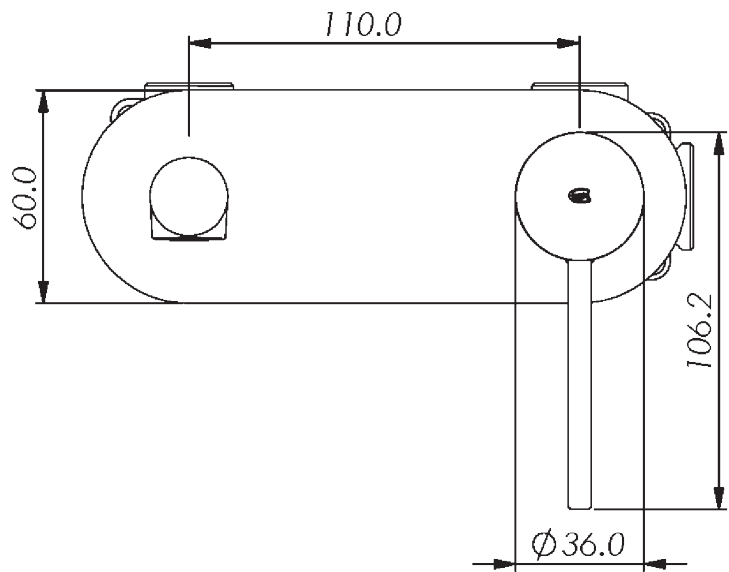

# MACI WALL BASIN MIXER WITH PLATE

- 2120252100 | Chrome
- 2120252110 | Brushed Nickel
- 2120252160 | Brushed Brass
- 2120252170 | Matte Black
- 2120252190 | Gun Metal