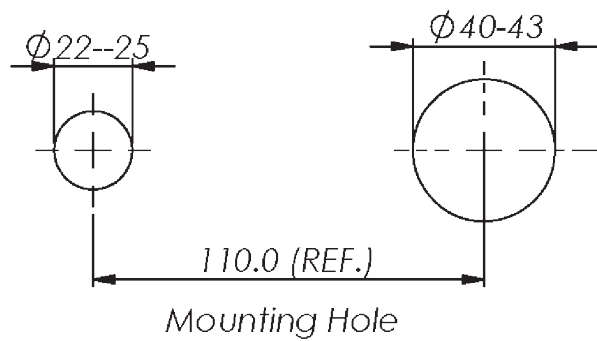

# MACI WALL BASIN MIXER WITH PLATE

- 2120252100 | Chrome
- 2120252110 | Brushed Nickel
- 2120252160 | Brushed Brass
- 2120252170 | Matte Black
- 2120252190 | Gun Metal