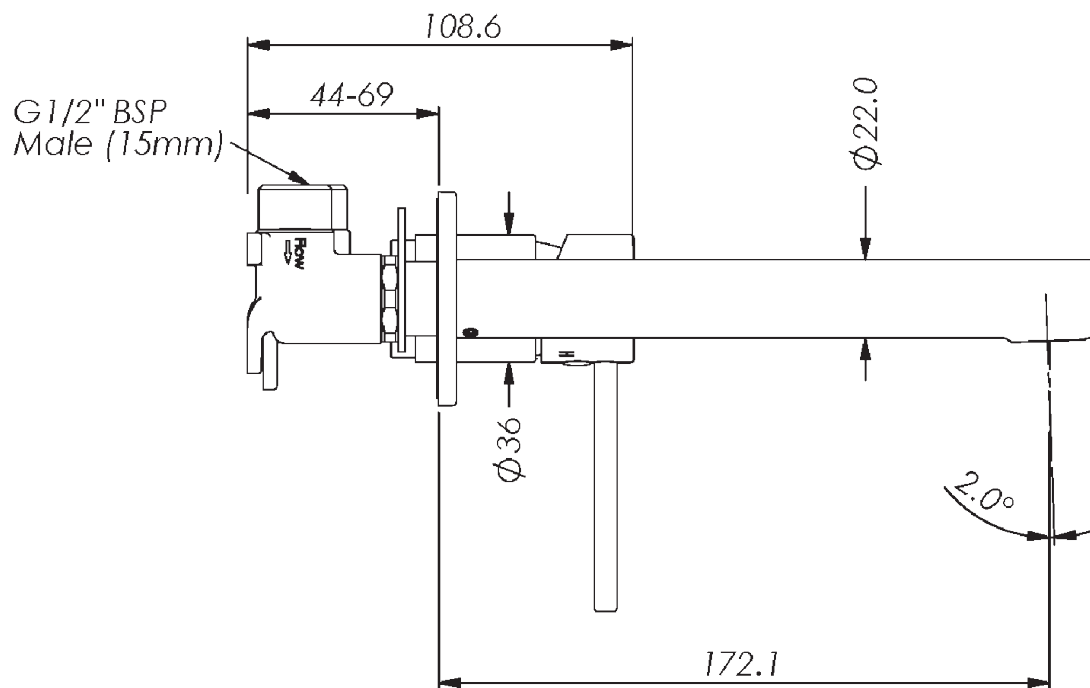

# MACI WALL BASIN MIXER WITH PLATE

- 2120252100 | Chrome
- 2120252110 | Brushed Nickel
- 2120252160 | Brushed Brass
- 2120252170 | Matte Black
- 2120252190 | Gun Metal