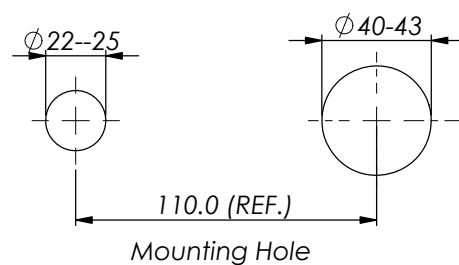

# MACI Wall Basin Mixer With Plate

- LF21202521CP-2 | Chrome
- LF21202521MB-2 | Matte Black
- LF21202521BN-2 | PVD Brushed Nickel
- LF21202521BB-2 | PVD Brushed Brass
- LF21202521GM-2 | PVD Gunmetal

MP: WELS 5 STAR | 6.0L/MIN  
 LP : WELS 5 STAR | 6.0L/MIN  
 All Pressure

- Fixed Spout
- 172mm

**NZ** PHONE 0800 655 455  
 EMAIL [nzsales@greenstapware.com](mailto:nzsales@greenstapware.com)  
 WEBSITE [www.greenstapware.com](http://www.greenstapware.com)

 | **GREENS**  
 where life meets water