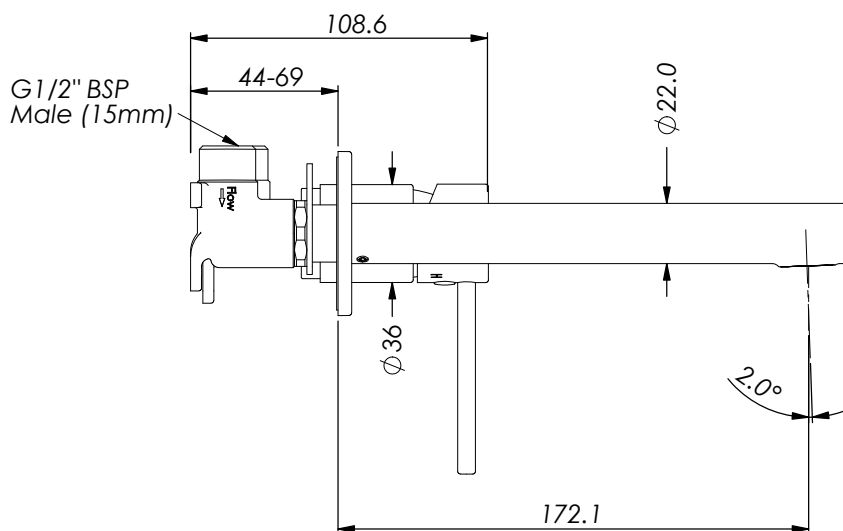

# MACI Wall Basin Mixer With Plate

- LF21202521CP-2 | Chrome
- LF21202521MB-2 | Matte Black
- LF21202521BN-2 | PVD Brushed Nickel
- LF21202521BB-2 | PVD Brushed Brass
- LF21202521GM-2 | PVD Gunmetal

MP: WELS 5 STAR | 6.0L/MIN  
 LP : WELS 5 STAR | 6.0L/MIN  
 All Pressure

- Fixed Spout
- 172mm

**NZ** PHONE 0800 655 455  
 EMAIL [nzsales@greenstapware.com](mailto:nzsales@greenstapware.com)  
 WEBSITE [www.greenstapware.com](http://www.greenstapware.com)

 | **GREENS**  
 where life meets water