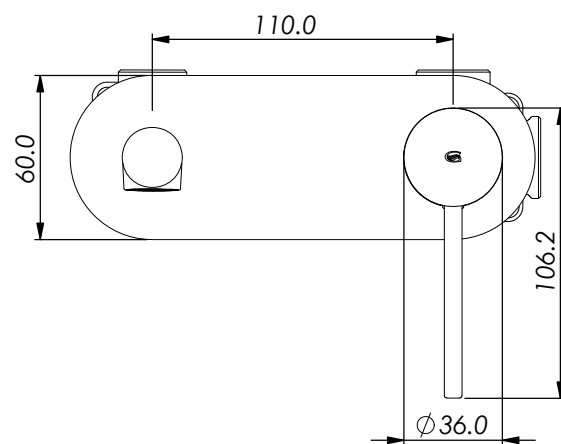

# MACI Wall Basin Mixer With Plate

- LF21202521CP-2 | Chrome
- LF21202521MB-2 | Matte Black
- LF21202521BN-2 | PVD Brushed Nickel
- LF21202521BB-2 | PVD Brushed Brass
- LF21202521GM-2 | PVD Gunmetal

MP: WELS 5 STAR | 6.0L/MIN  
 LP : WELS 5 STAR | 6.0L/MIN  
 All Pressure

- Fixed Spout
- 172mm

**NZ** PHONE 0800 655 455  
 EMAIL [nzsales@greenstapware.com](mailto:nzsales@greenstapware.com)  
 WEBSITE [www.greenstapware.com](http://www.greenstapware.com)

 | **GREENS**  
 where life meets water