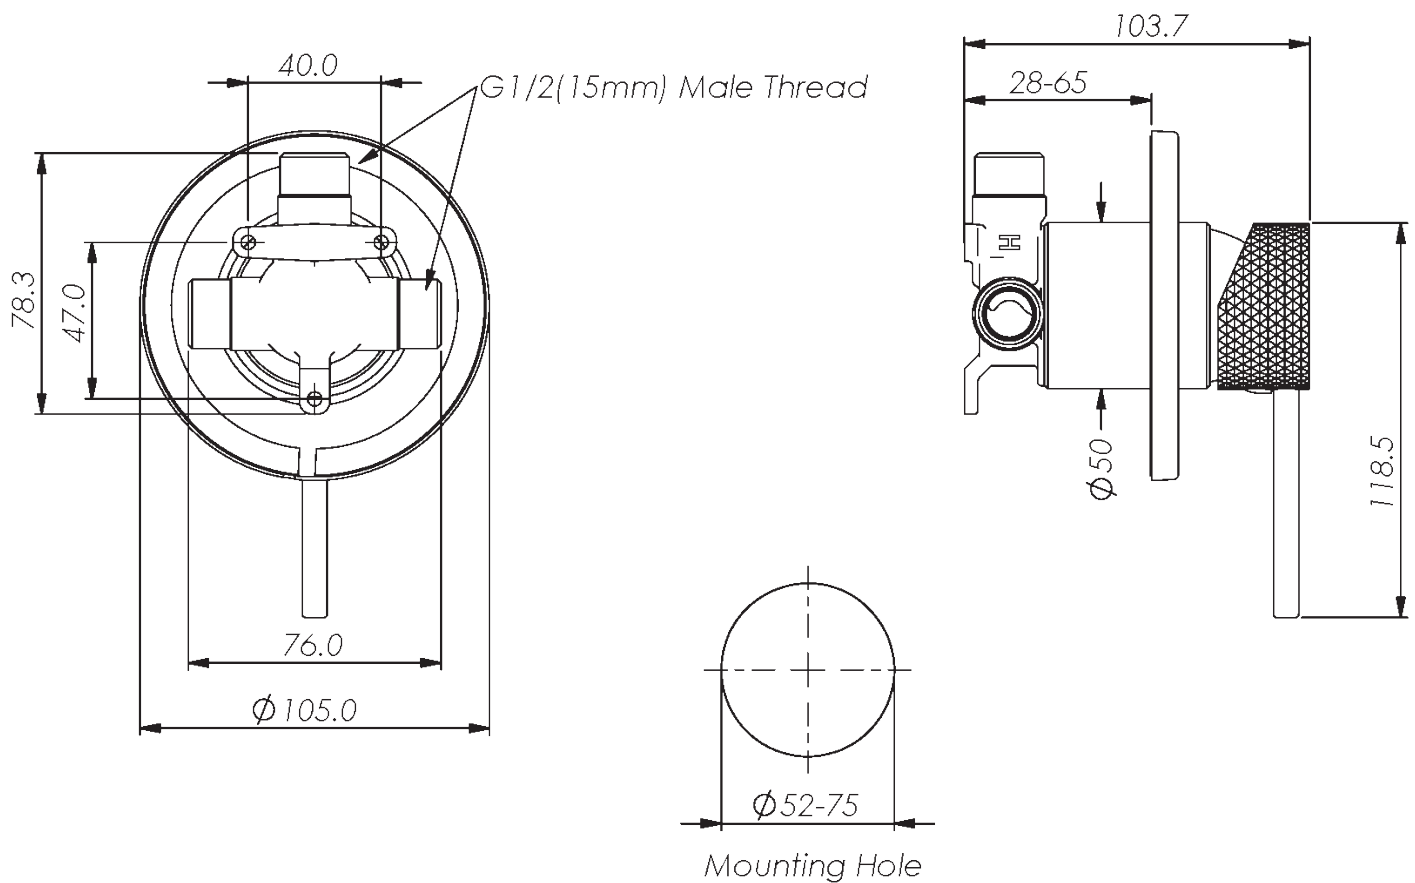

# MIKA FLOBOOST SHOWER MIXER

- 21214280 | Chrome
- 21214281 | Brushed Nickel
- 21214286 | Brushed Brass
- 21214287 | Matte Black
- 21214289 | Gun Metal