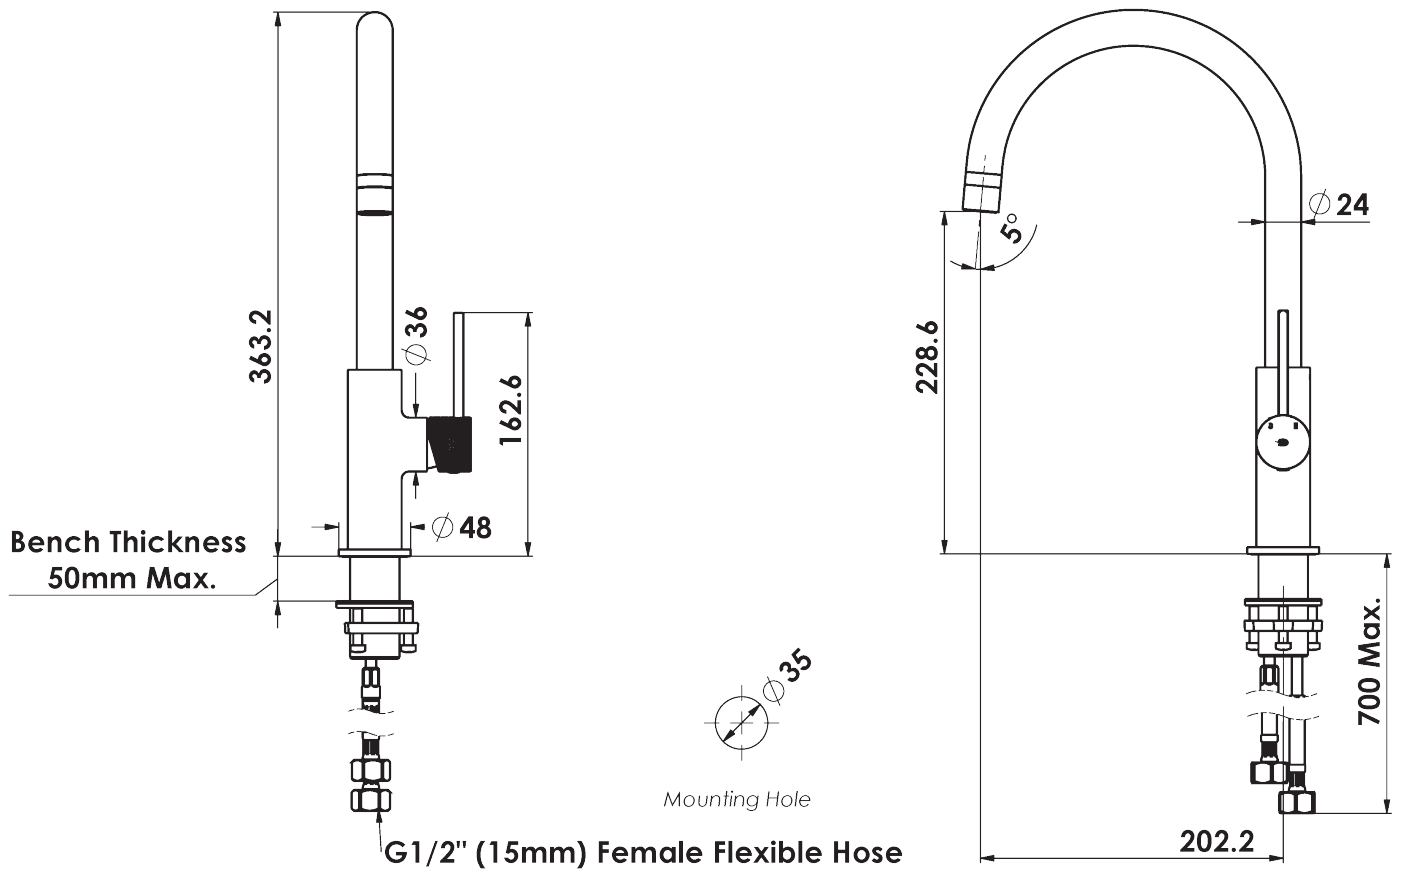

# MIKA GOOSENECK SINK MIXER

- 212125400 | Chrome
- 212125410 | Brushed Nickel
- 212125460 | Brushed Brass
- 212125470 | Matte Black
- 212125490 | Gun Metal