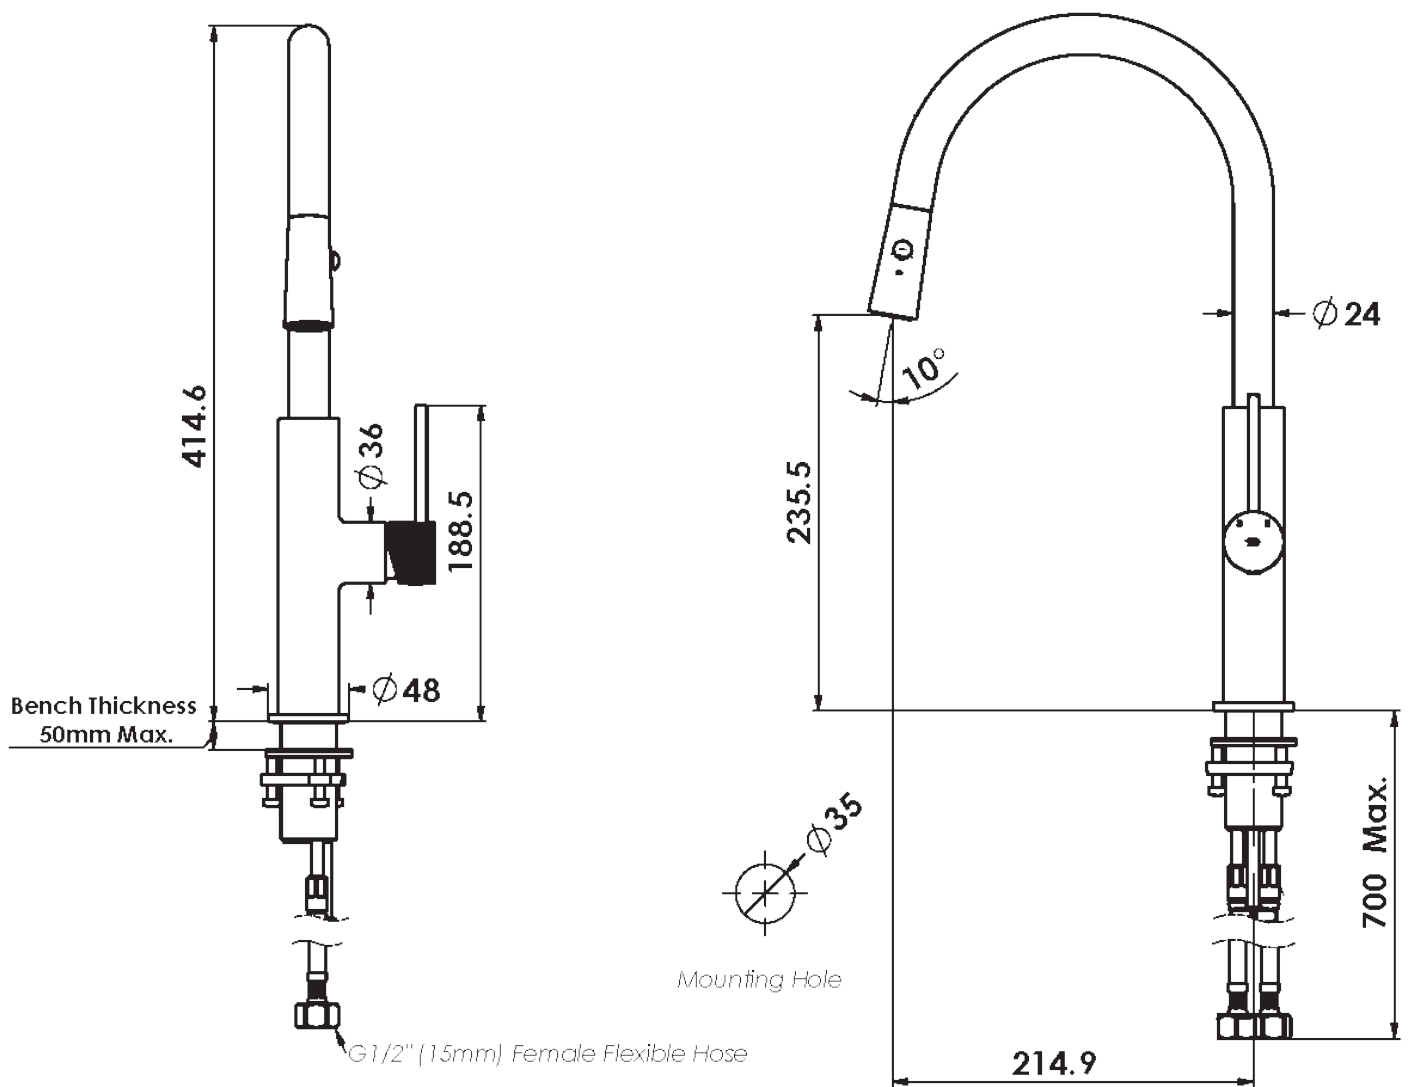

MIKA PULLDOWN SINK MIXER

- 212125420 | Chrome
- 212125421 | Brushed Nickel
- 212125426 | Brushed Brass
- 212125427 | Matte Black
- 212125429 | Gun Metal

MIKA PULLDOWN SINK MIXER

- 212125420 | Chrome
- 212125421 | Brushed Nickel
- 212125426 | Brushed Brass
- 212125427 | Matte Black
- 212125429 | Gun Metal