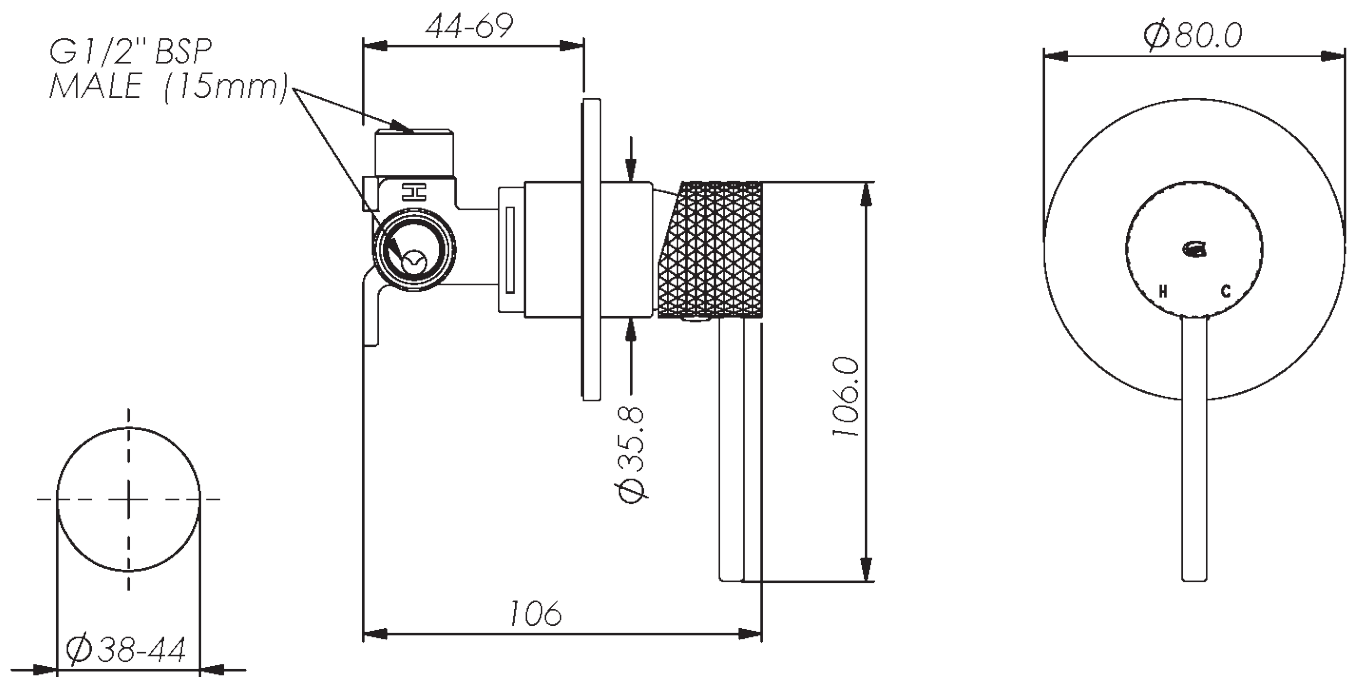

MIKA SHOWER MIXER TRIM SET

- 21212500 | Chrome
- 21212501 | Brushed Nickel
- 21212506 | Brushed Brass
- 21212507 | Matte Black
- 21212509 | Gun Metal

Mounting Hole

MIKA SHOWER MIXER TRIM SET

- 21212500 | Chrome
- 21212501 | Brushed Nickel
- 21212506 | Brushed Brass
- 21212507 | Matte Black
- 21212509 | Gun Metal