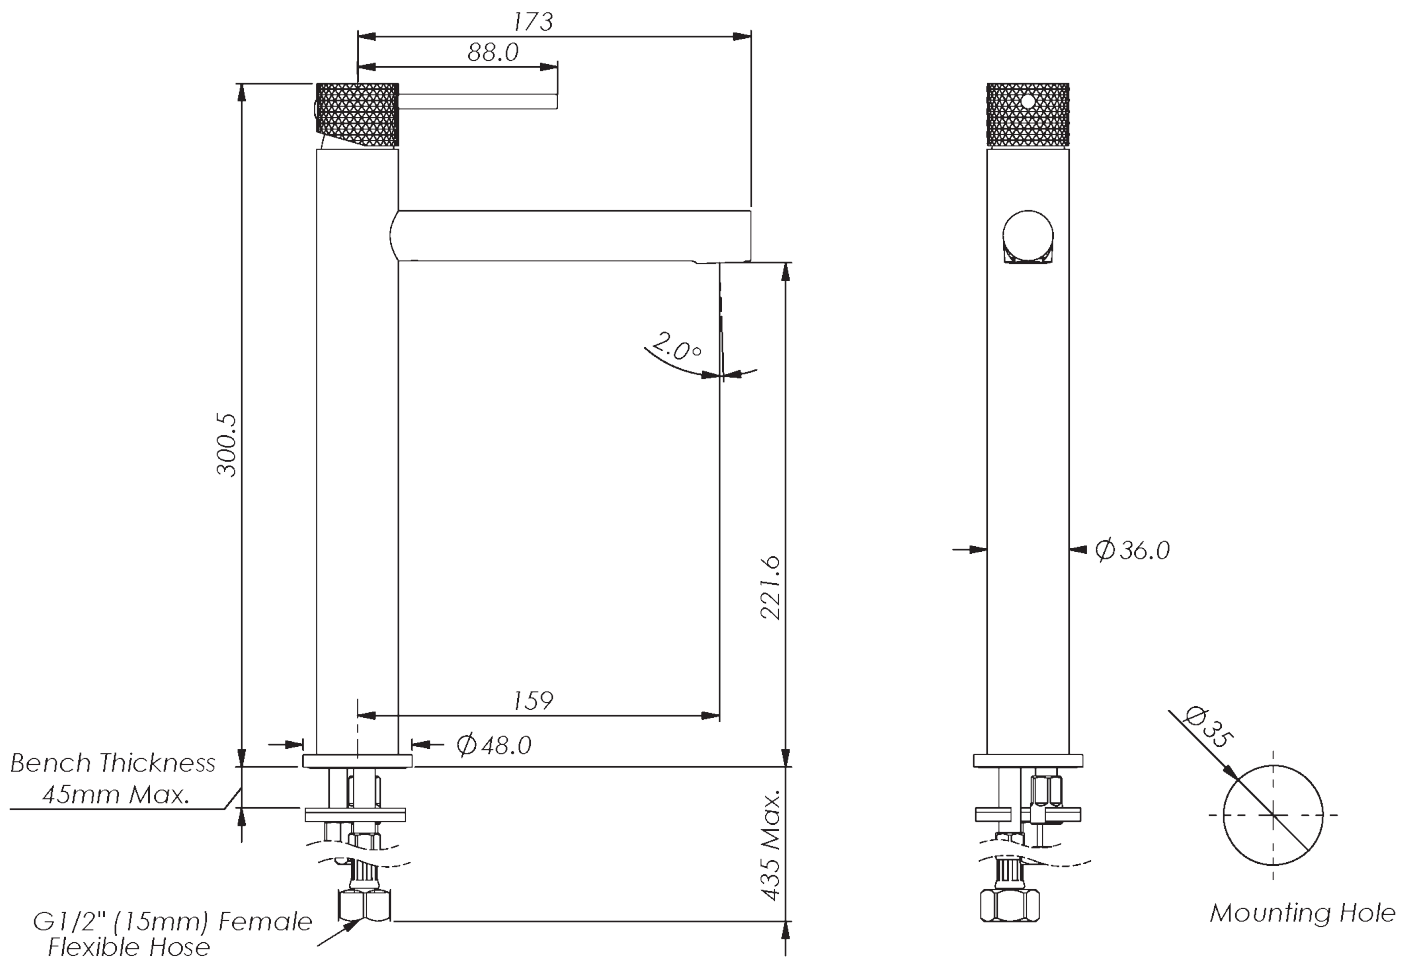

MIKA TOWER BASIN MIXER

- 212125600 | Chrome
- 212125610 | Brushed Nickel
- 212125660 | Brushed Brass
- 212125670 | Matte Black
- 211025690 | Gun Metal

MIKA TOWER BASIN MIXER

- 212125600 | Chrome
- 212125610 | Brushed Nickel
- 212125660 | Brushed Brass
- 212125670 | Matte Black
- 211025690 | Gun Metal