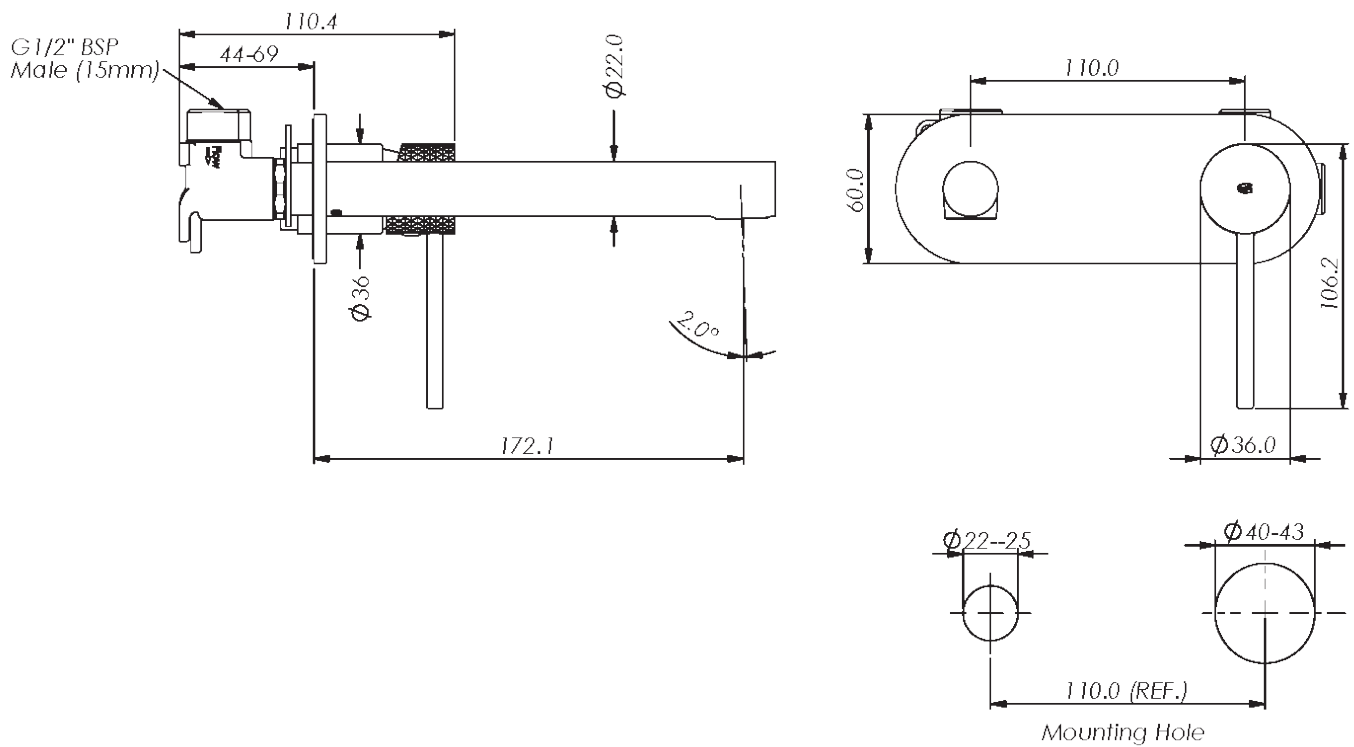

MIKA WALL BASIN MIXER WITH FACEPLATE

- 2121252100 | Chrome
- 2121252101 | Brushed Nickel
- 2121252106 | Brushed Brass
- 2121252107 | Matte Black
- 2121252109 | Gun Metal

MIKA WALL BASIN MIXER WITH FACEPLATE