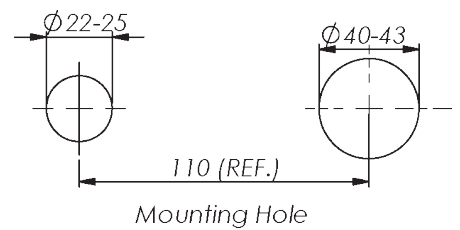

MIKA WALL BASIN MIXER WITHOUT FACEPLATE

- 2121252000 | Chrome
- 2121252010 | Brushed Nickel
- 2121252060 | Brushed Brass
- 2121252070 | Matte Black
- 2121252090 | Gun Metal

MIKA WALL BASIN MIXER WITHOUT FACEPLATE