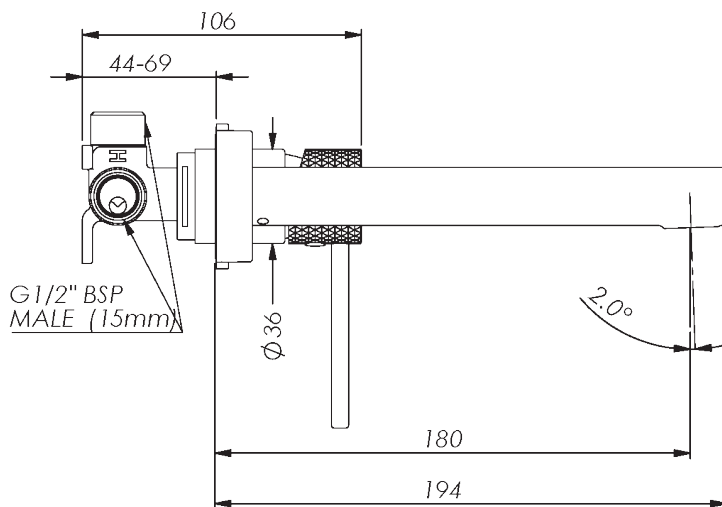

MIKA WALL BASIN MIXER WITHOUT FACEPLATE

- 2121252000 | Chrome
- 2121252010 | Brushed Nickel
- 2121252060 | Brushed Brass
- 2121252070 | Matte Black
- 2121252090 | Gun Metal

MIKA WALL BASIN MIXER WITHOUT FACEPLATE