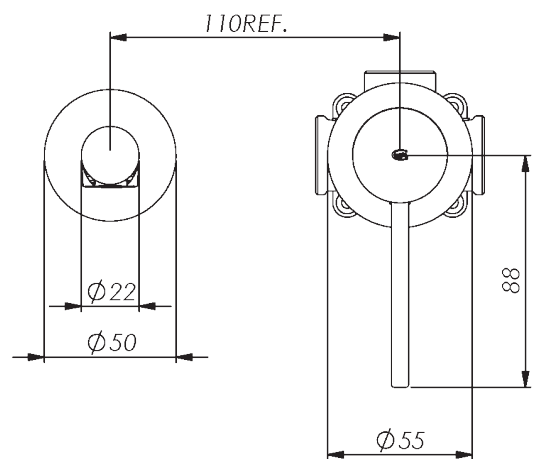

MIKA WALL BASIN MIXER WITHOUT FACEPLATE

- 2121252000 | Chrome
- 2121252010 | Brushed Nickel
- 2121252060 | Brushed Brass
- 2121252070 | Matte Black
- 2121252090 | Gun Metal

MIKA WALL BASIN MIXER WITHOUT FACEPLATE

- 2121252000 | Chrome
- 2121252010 | Brushed Nickel
- 2121252060 | Brushed Brass
- 2121252070 | Matte Black
- 2121252090 | Gun Metal