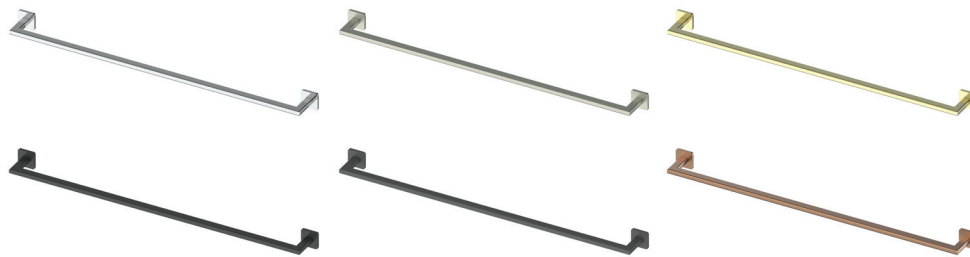

ZURI Towel Rail

- 6913050 | Chrome
- 6913051 | Brushed Nickel
- 6913056 | Brushed Brass
- 6913057 | Matte Black
- 6913058 | Brushed Copper
- 6913059 | Gun Metal

600mm