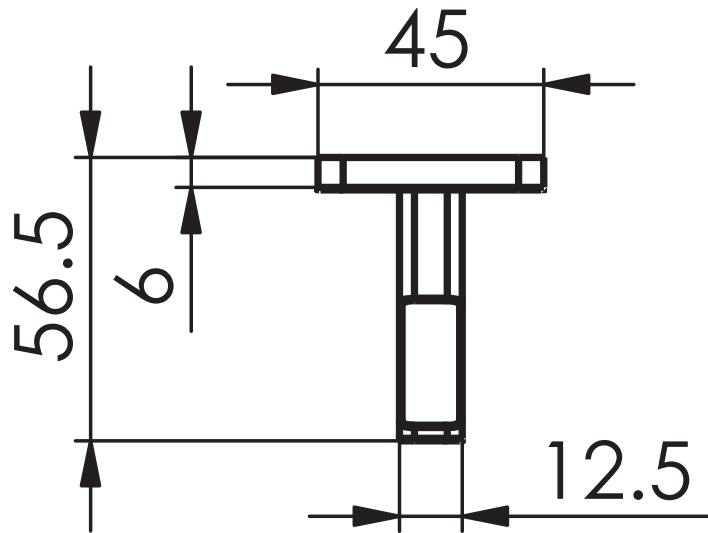

ZURI

Robe Hook

690905CP | Chrome
690905BN | Brushed Nickel
690905BB | Brushed Brass
690905MB | Matte Black
690905BC | Brushed Copper
690905GM | Gun Metal

NZ PHONE - 0800 655 455
EMAIL - nzsales@greenstapware.com
WEBSITE - greenstapware.com