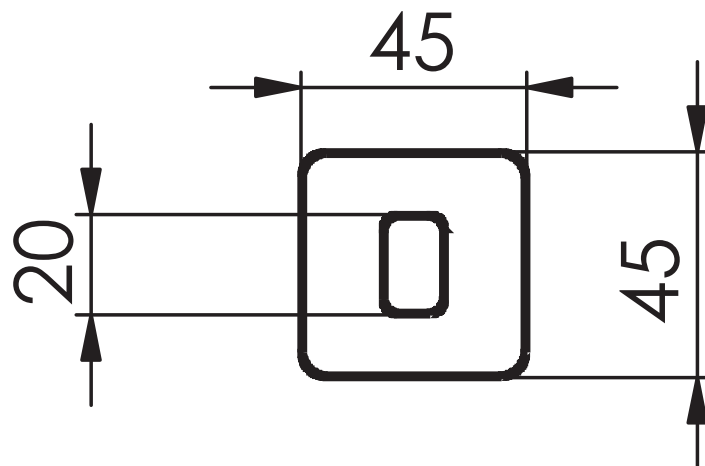

ZURI

Robe Hook

690905CP | Chrome
690905BN | Brushed Nickel
690905BB | Brushed Brass
690905MB | Matte Black
690905BC | Brushed Copper
690905GM | Gun Metal

NZ PHONE - 0800 655 455
EMAIL - nzsales@greenstapware.com
WEBSITE - greenstapware.com