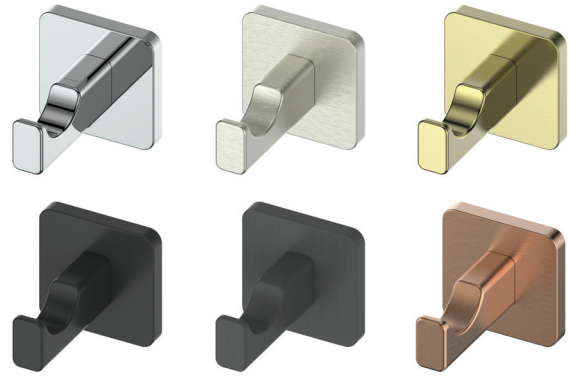

ZURI

Robe Hook

690905CP | Chrome
690905BN | Brushed Nickel
690905BB | Brushed Brass
690905MB | Matte Black
690905BC | Brushed Copper
690905GM | Gun Metal

NZ PHONE - 0800 655 455
EMAIL - nzsales@greenstapware.com
WEBSITE - greenstapware.com