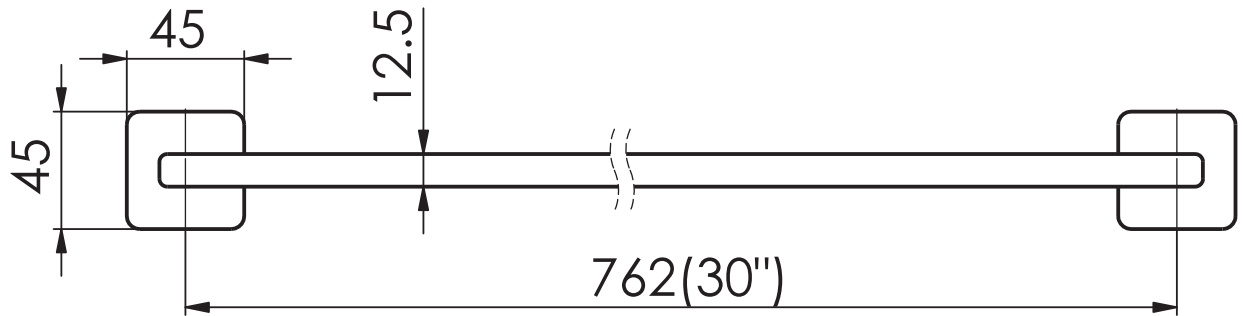

ZURI Towel Rail

691305CP | Chrome
691305BN | Brushed Nickel
691305BB | Brushed Brass
691305MB | Matte Black
691305BC | Brushed Copper
691305GM | Gun Metal

NZ PHONE - 0800 655 455
EMAIL - nzsales@greenstapware.com
WEBSITE - greenstapware.com