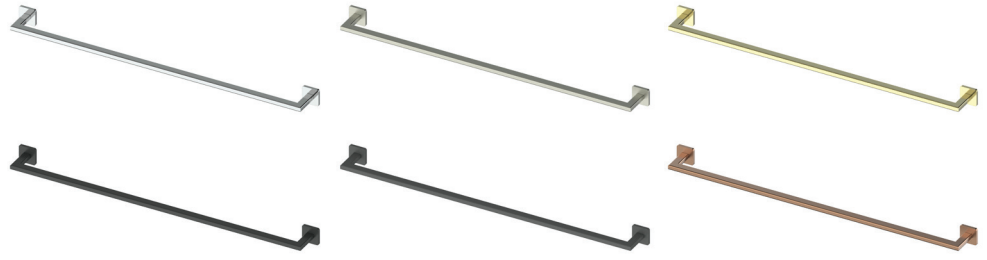

ZURI Towel Rail

691305CP | Chrome
691305BN | Brushed Nickel
691305BB | Brushed Brass
691305MB | Matte Black
691305BC | Brushed Copper
691305GM | Gun Metal

NZ PHONE - 0800 655 455
EMAIL - nzsales@greenstapware.com
WEBSITE - greenstapware.com