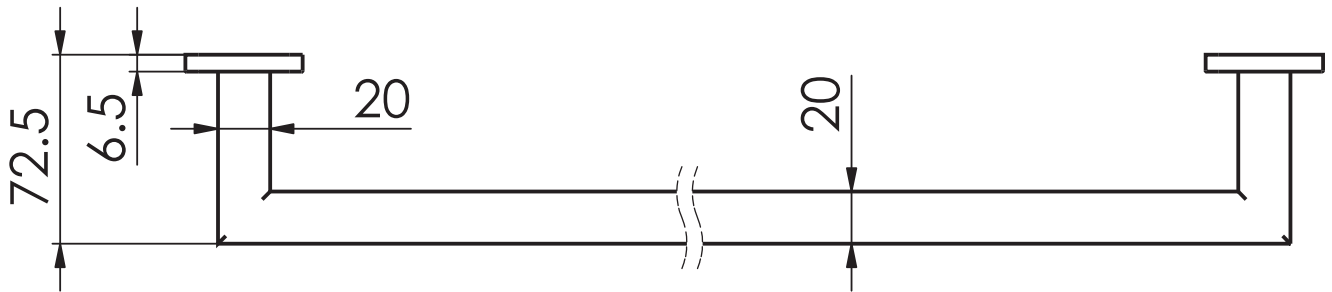

ZURI Towel Rail

691305CP | Chrome
691305BN | Brushed Nickel
691305BB | Brushed Brass
691305MB | Matte Black
691305BC | Brushed Copper
691305GM | Gun Metal

NZ PHONE - 0800 655 455
EMAIL - nzsales@greenstapware.com
WEBSITE - greenstapware.com