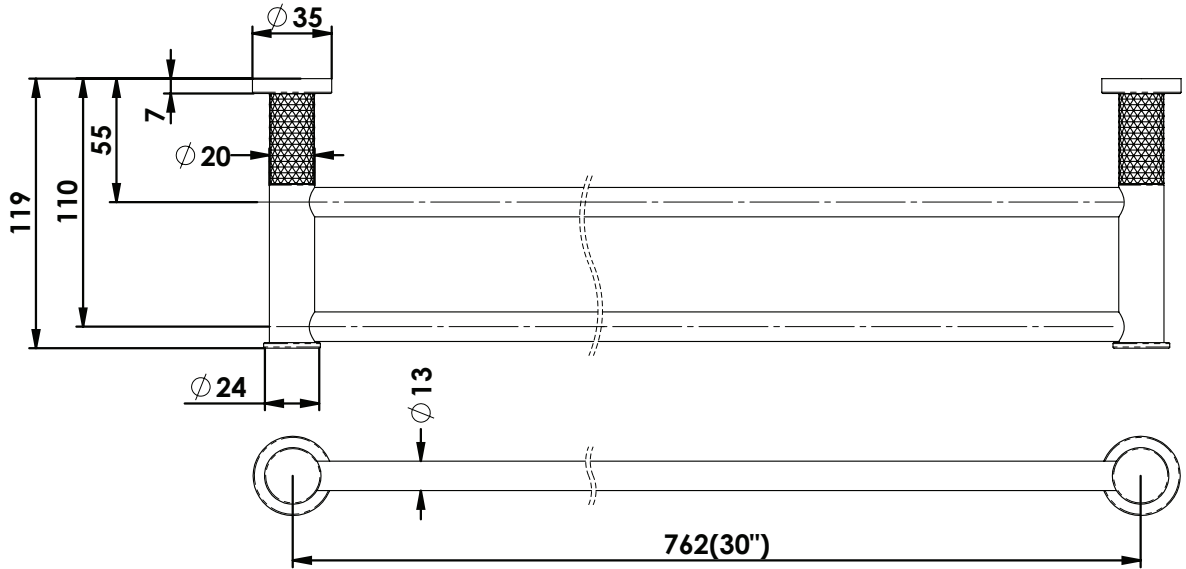

## Double Towel Rail

21315BN | Brushed Nickel  
21315BB | Brushed Brass  
21315BC | Brushed Copper

762mm

**NZ** PHONE - 0800 655 455  
EMAIL - [nzsales@greenstapware.com](mailto:nzsales@greenstapware.com)  
WEBSITE - [greenstapware.com](http://greenstapware.com)