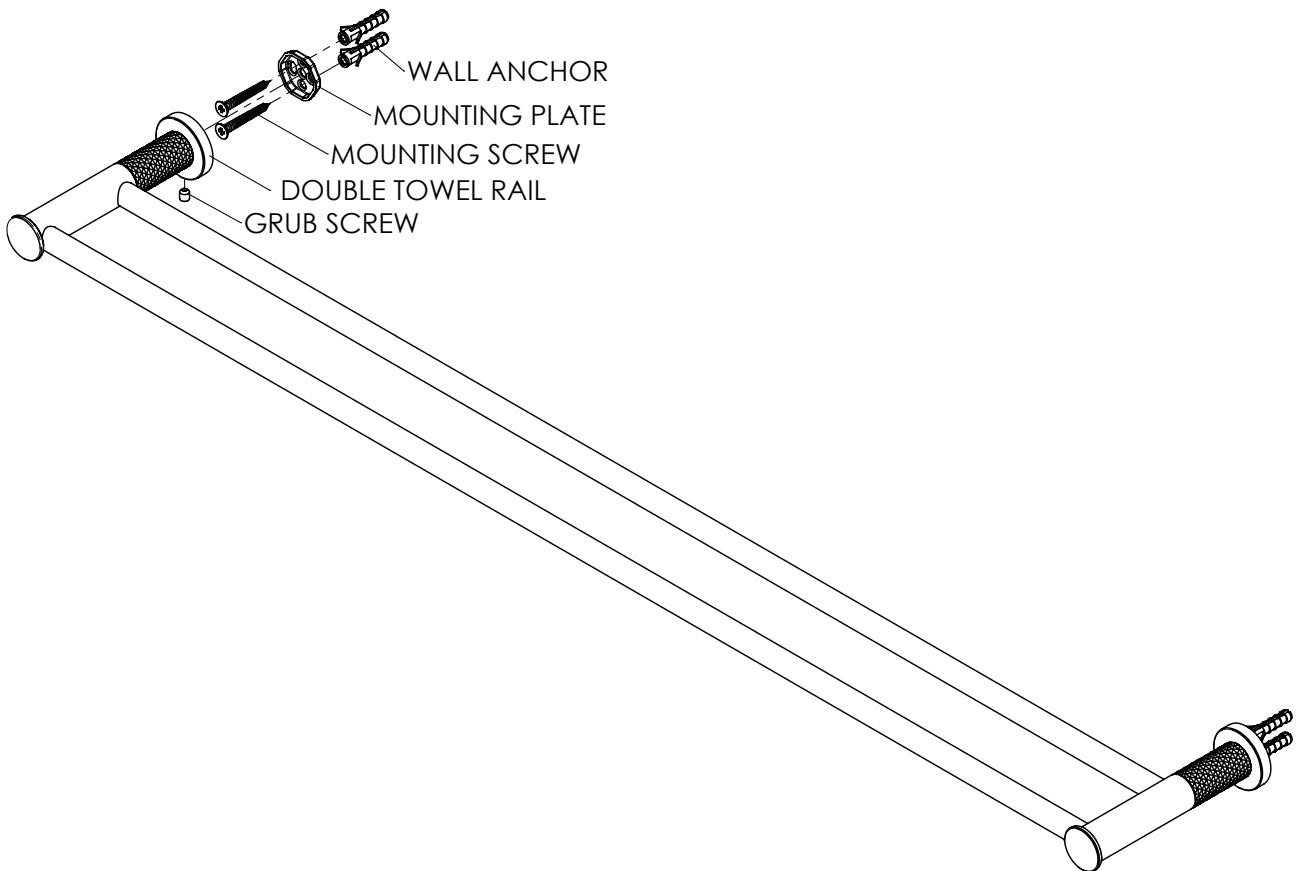

## Double Towel Rail

21315BN | Brushed Nickel  
21315BB | Brushed Brass  
21315BC | Brushed Copper

762mm

**NZ** PHONE - 0800 655 455  
EMAIL - [nzsales@greenstapware.com](mailto:nzsales@greenstapware.com)  
WEBSITE - [greenstapware.com](http://greenstapware.com)