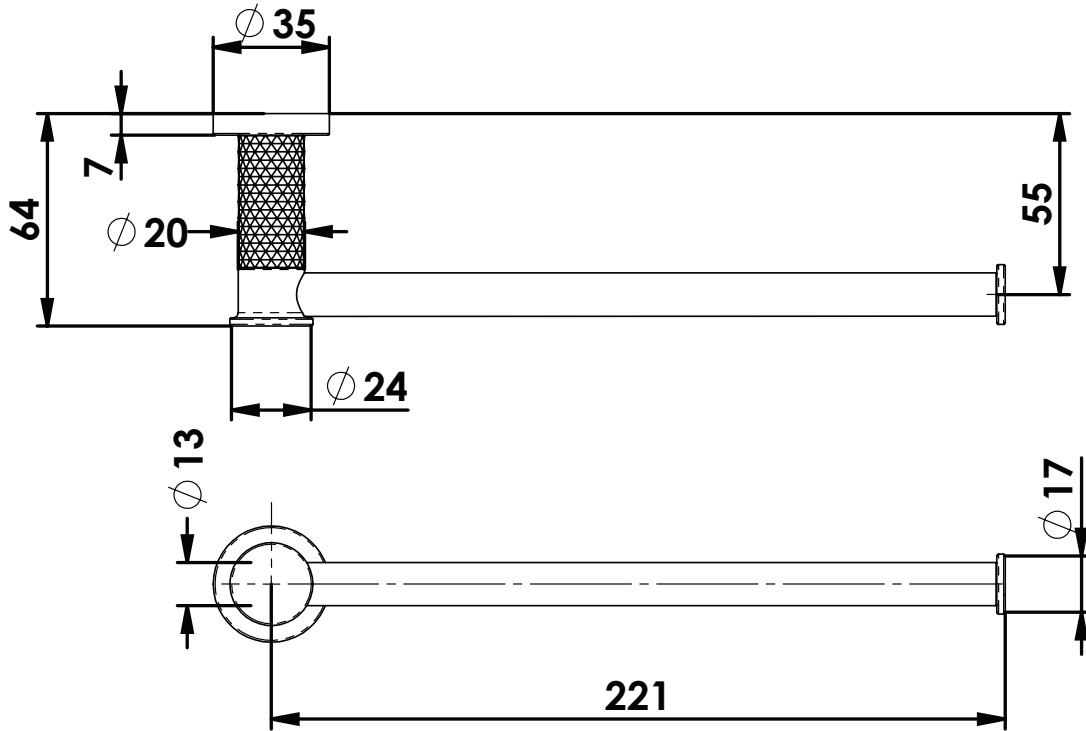

## Hand Towel Holder

21310BN | Brushed Nickel  
 21310BB | Brushed Brass  
 21310BC | Brushed Copper

**NZ** PHONE - 0800 655 455  
 EMAIL - [nzsales@greenstapware.com](mailto:nzsales@greenstapware.com)  
 WEBSITE - [greenstapware.com](http://greenstapware.com)