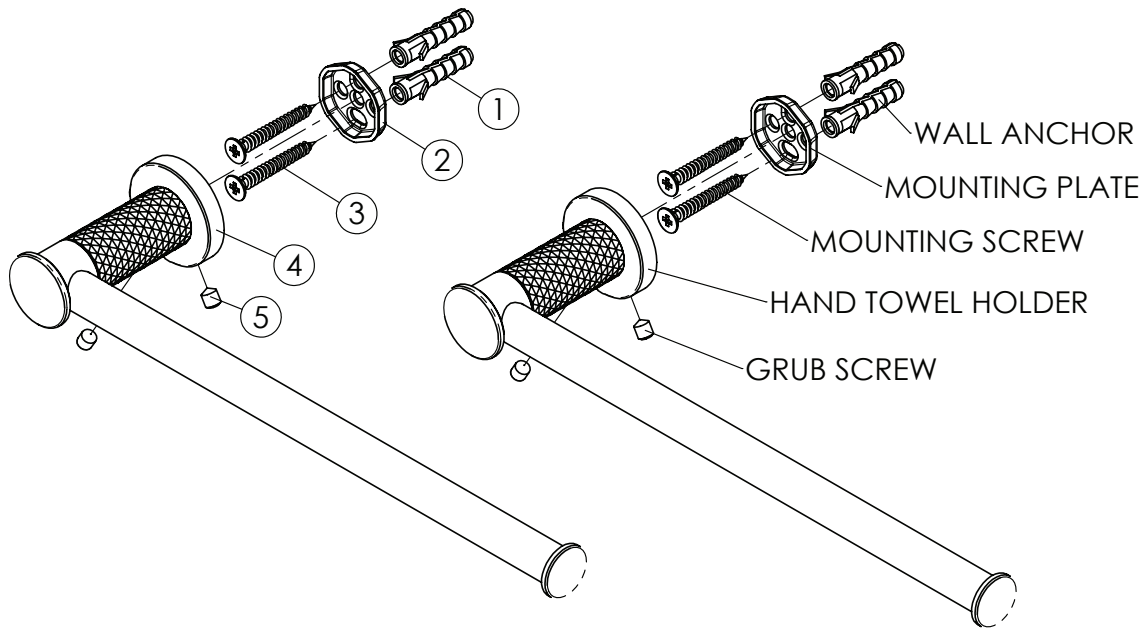

## Hand Towel Holder

21310BN | Brushed Nickel  
 21310BB | Brushed Brass  
 21310BC | Brushed Copper

**NZ** PHONE - 0800 655 455  
 EMAIL - [nzsales@greenstapware.com](mailto:nzsales@greenstapware.com)  
 WEBSITE - [greenstapware.com](http://greenstapware.com)