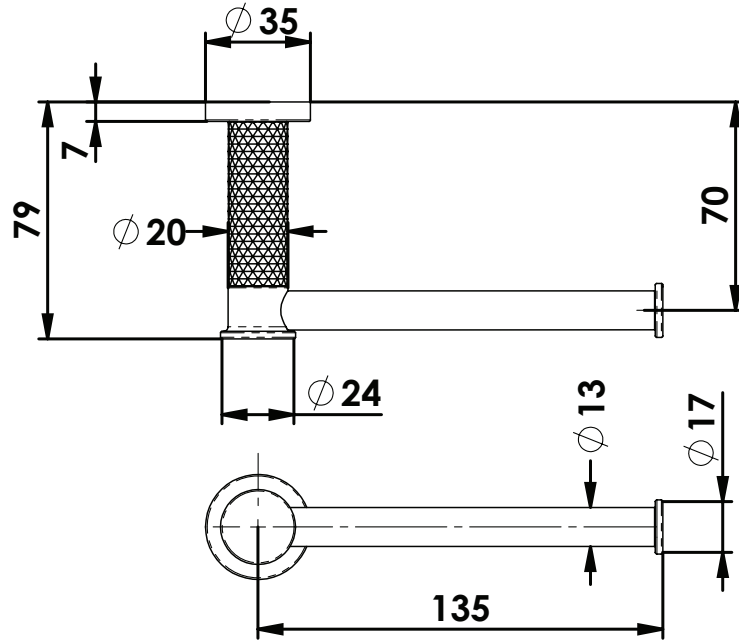

REFLECT

Toilet Roll Holder

21308BN | Brushed Nickel
 21308BB | Brushed Brass
 21308BC | Brushed Copper

NZ PHONE - 0800 655 455
 EMAIL - nzsales@greenstapware.com
 WEBSITE - greenstapware.com