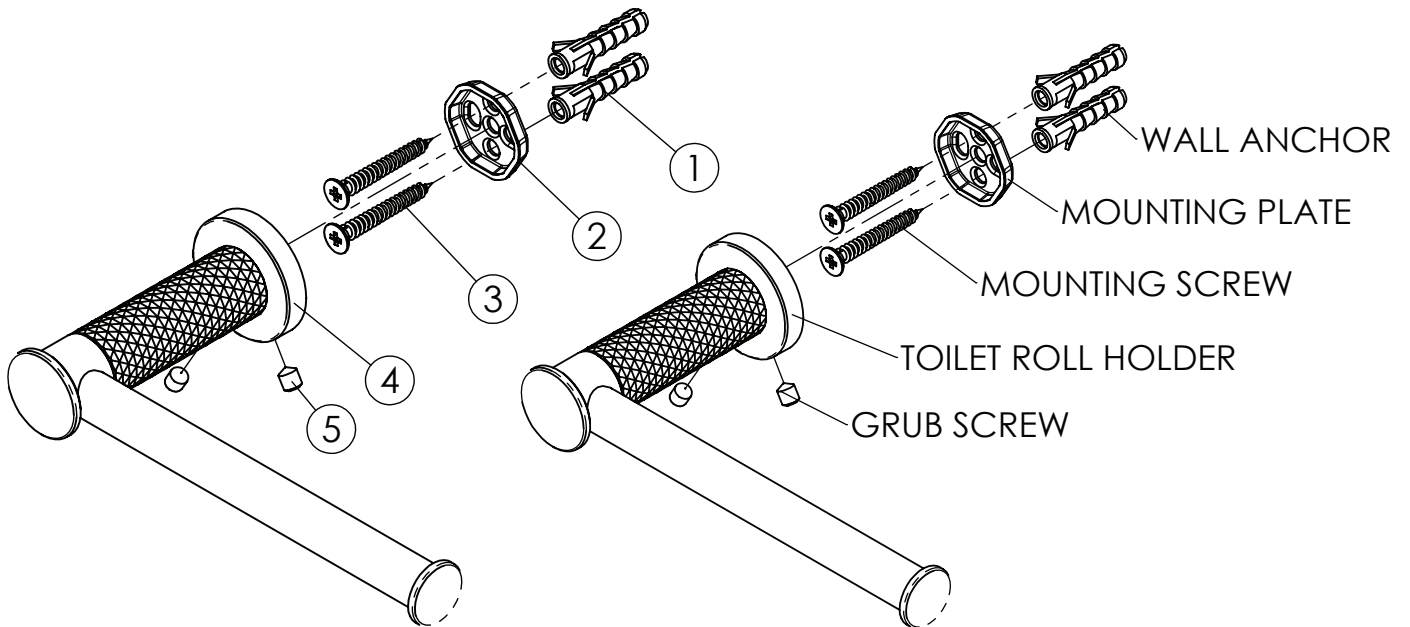

REFLECT

Toilet Roll Holder

21308BN | Brushed Nickel
 21308BB | Brushed Brass
 21308BC | Brushed Copper

NZ PHONE - 0800 655 455
 EMAIL - nzsales@greenstapware.com
 WEBSITE - greenstapware.com