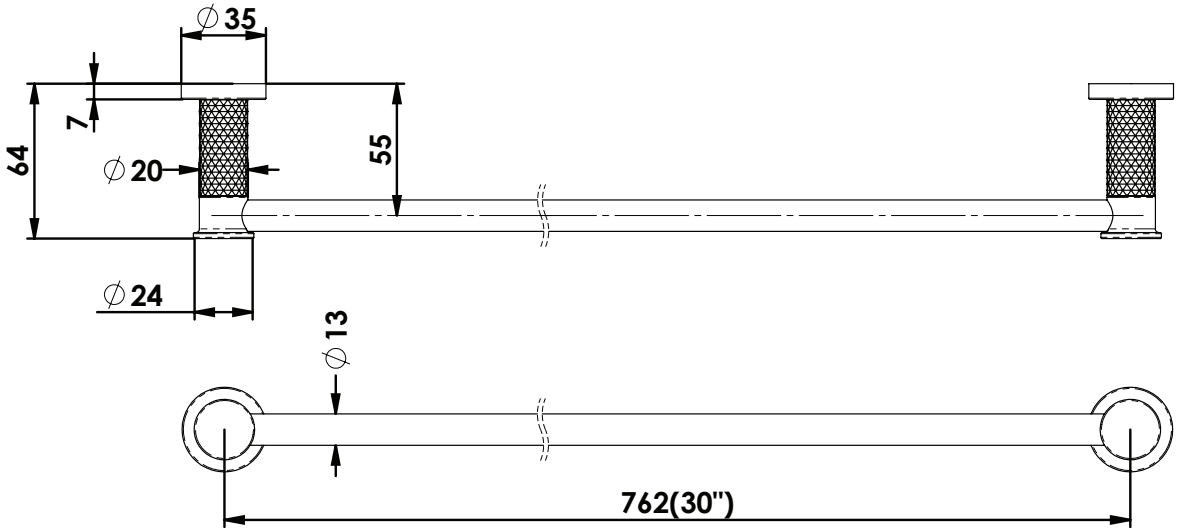

# REFLECT Towel Rail

21313BN | Brushed Nickel  
21313BB | Brushed Brass  
21313BC | Brushed Copper

762mm

**NZ** PHONE - 0800 655 455  
EMAIL - [nzsales@greenstapware.com](mailto:nzsales@greenstapware.com)  
WEBSITE - [greenstapware.com](http://greenstapware.com)