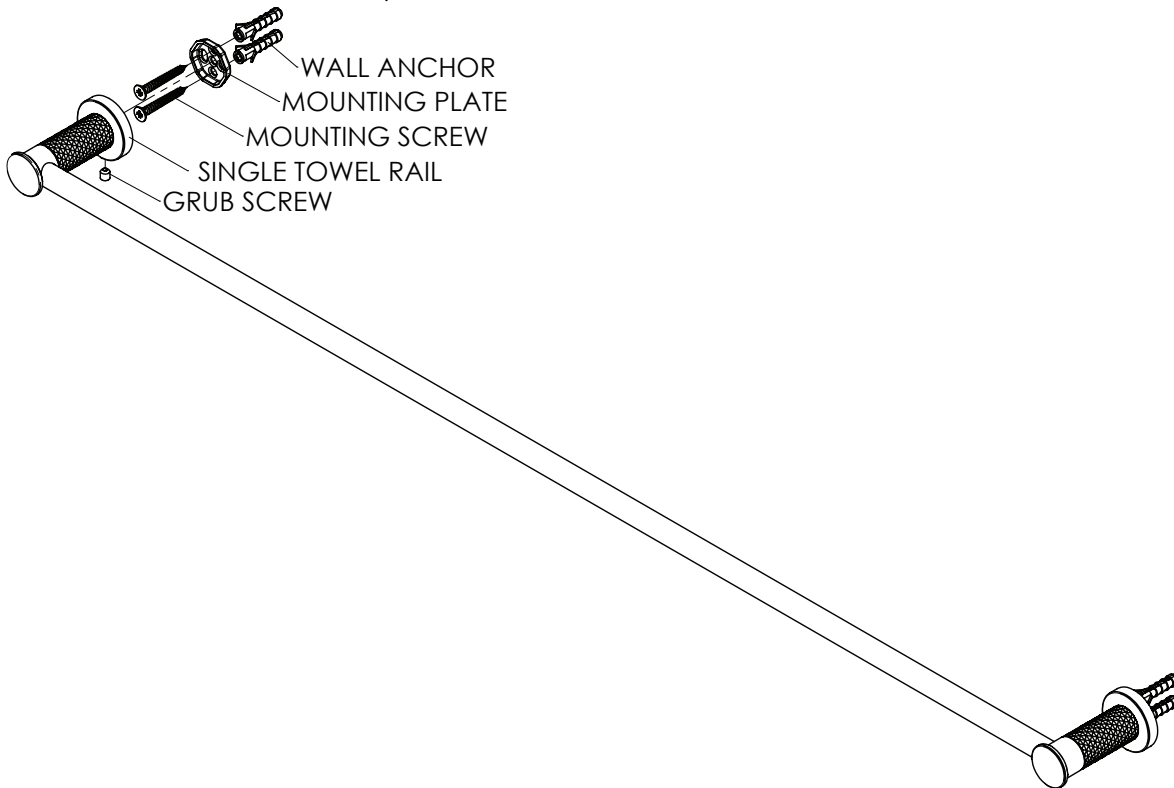

# REFLECT Towel Rail

21313BN | Brushed Nickel  
21313BB | Brushed Brass  
21313BC | Brushed Copper

762mm

**NZ** PHONE - 0800 655 455  
EMAIL - [nzsales@greenstapware.com](mailto:nzsales@greenstapware.com)  
WEBSITE - [greenstapware.com](http://greenstapware.com)