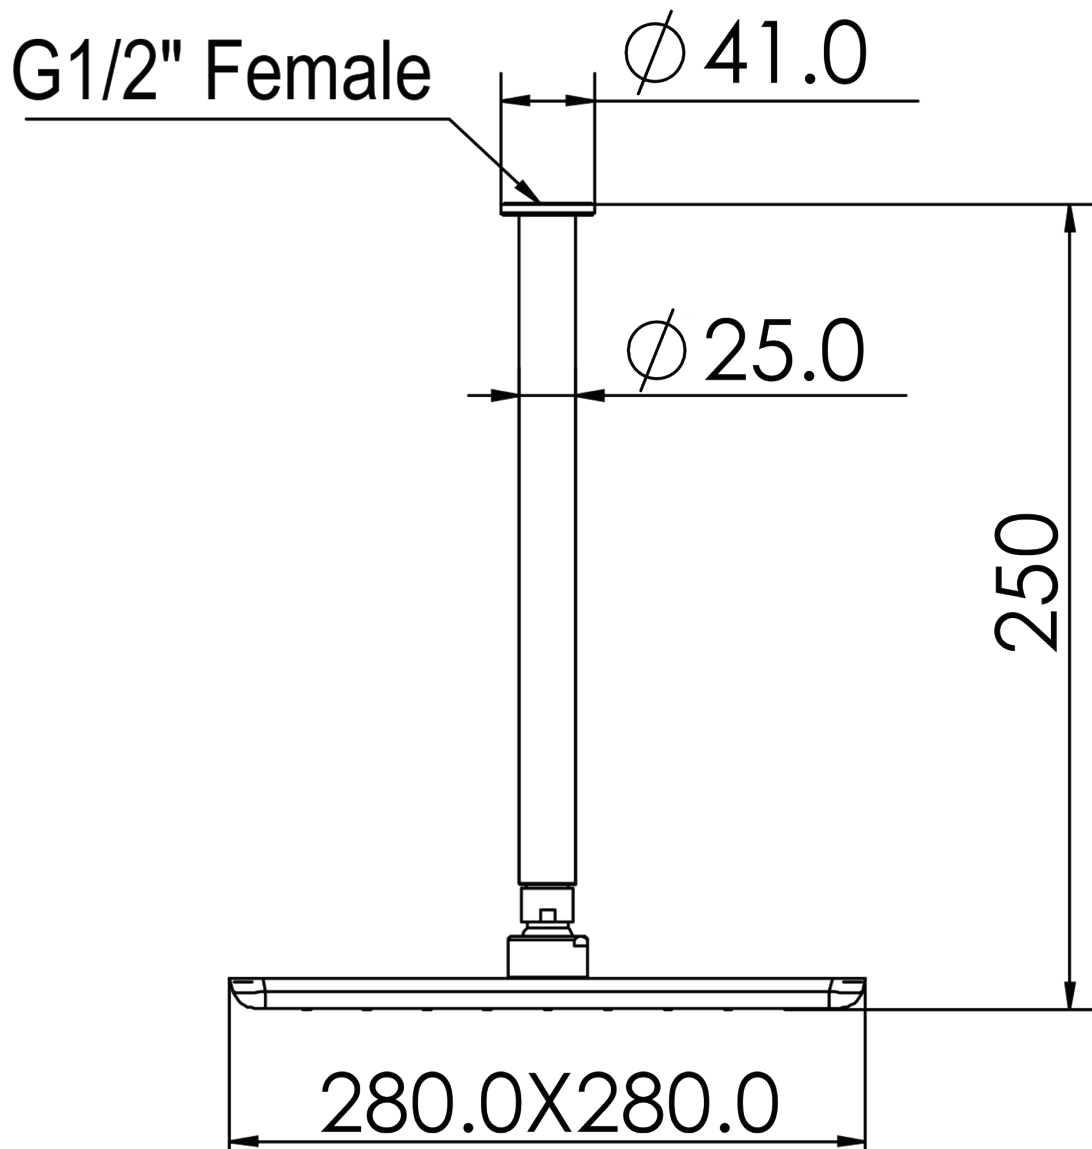

# SKYLA Ceiling Shower

- 186002BB | Brushed Brass
- 186002BC | Brushed Copper
- 186002GM | Gun Metal
- 186002BN | Brushed Nickel
- 186002MB | Matte Black
- 186002CP | Chrome

WELS 3 Star 9.0L/M | MP | Single Function  
Overhead | 250mm arm length