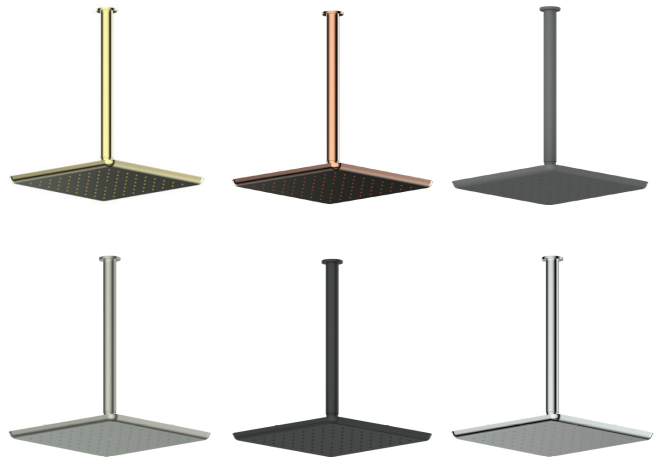

# SKYLA Ceiling Shower

- 186002BB | Brushed Brass
- 186002BC | Brushed Copper
- 186002GM | Gun Metal
- 186002BN | Brushed Nickel
- 186002MB | Matte Black
- 186002CP | Chrome

WELS 3 Star 9.0L/M | MP | Single Function  
Overhead | 250mm arm length