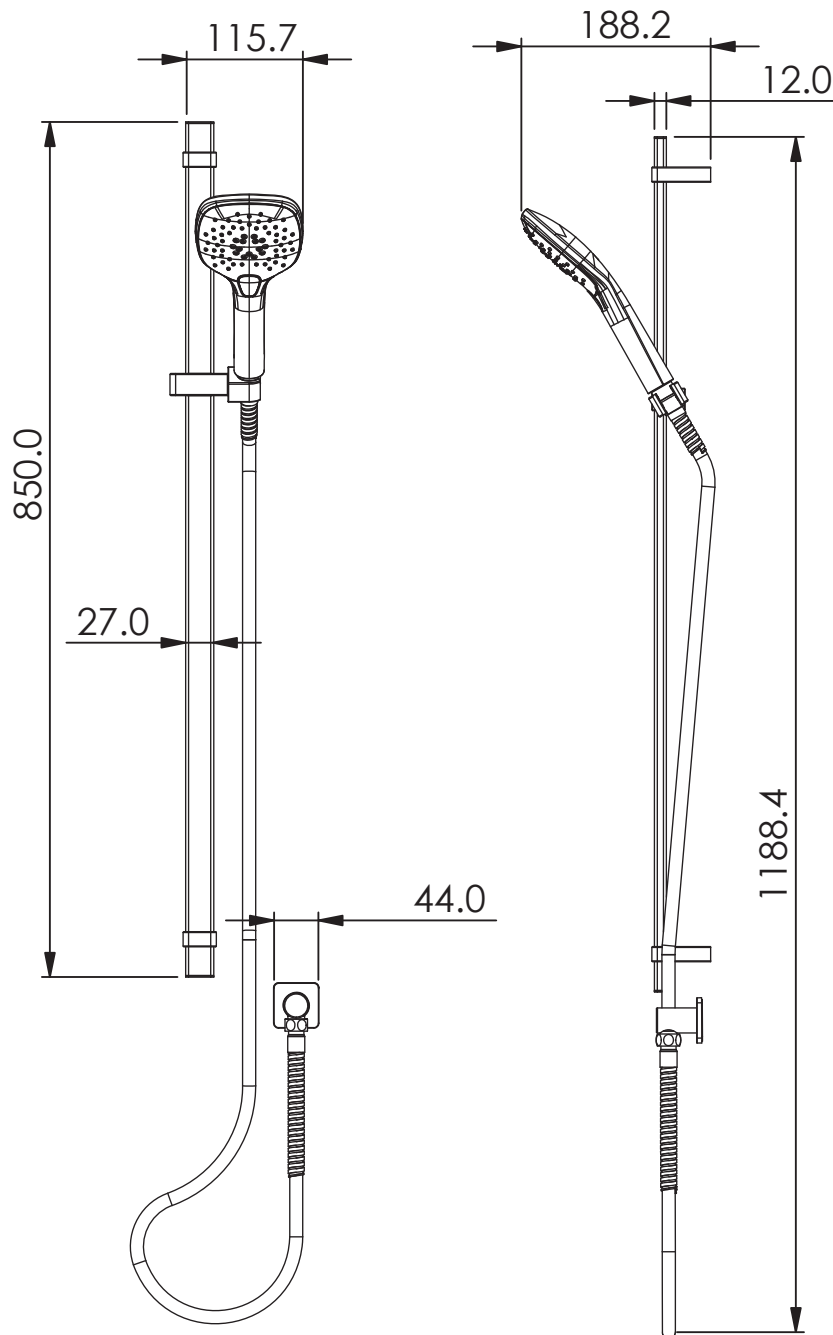

SKYLA Rail Shower

1860006 | Brushed Brass
1860008 | Brushed Copper
1860009 | Gun Metal

WELS 3 Star 9.0L/M | MP | Multi Function
AirFlo® Handset | Adjustable to 750mm
Centres

NZ PHONE - 0800 655 455
EMAIL - nzsales@greenstapware.com
WEBSITE - greenstapware.com