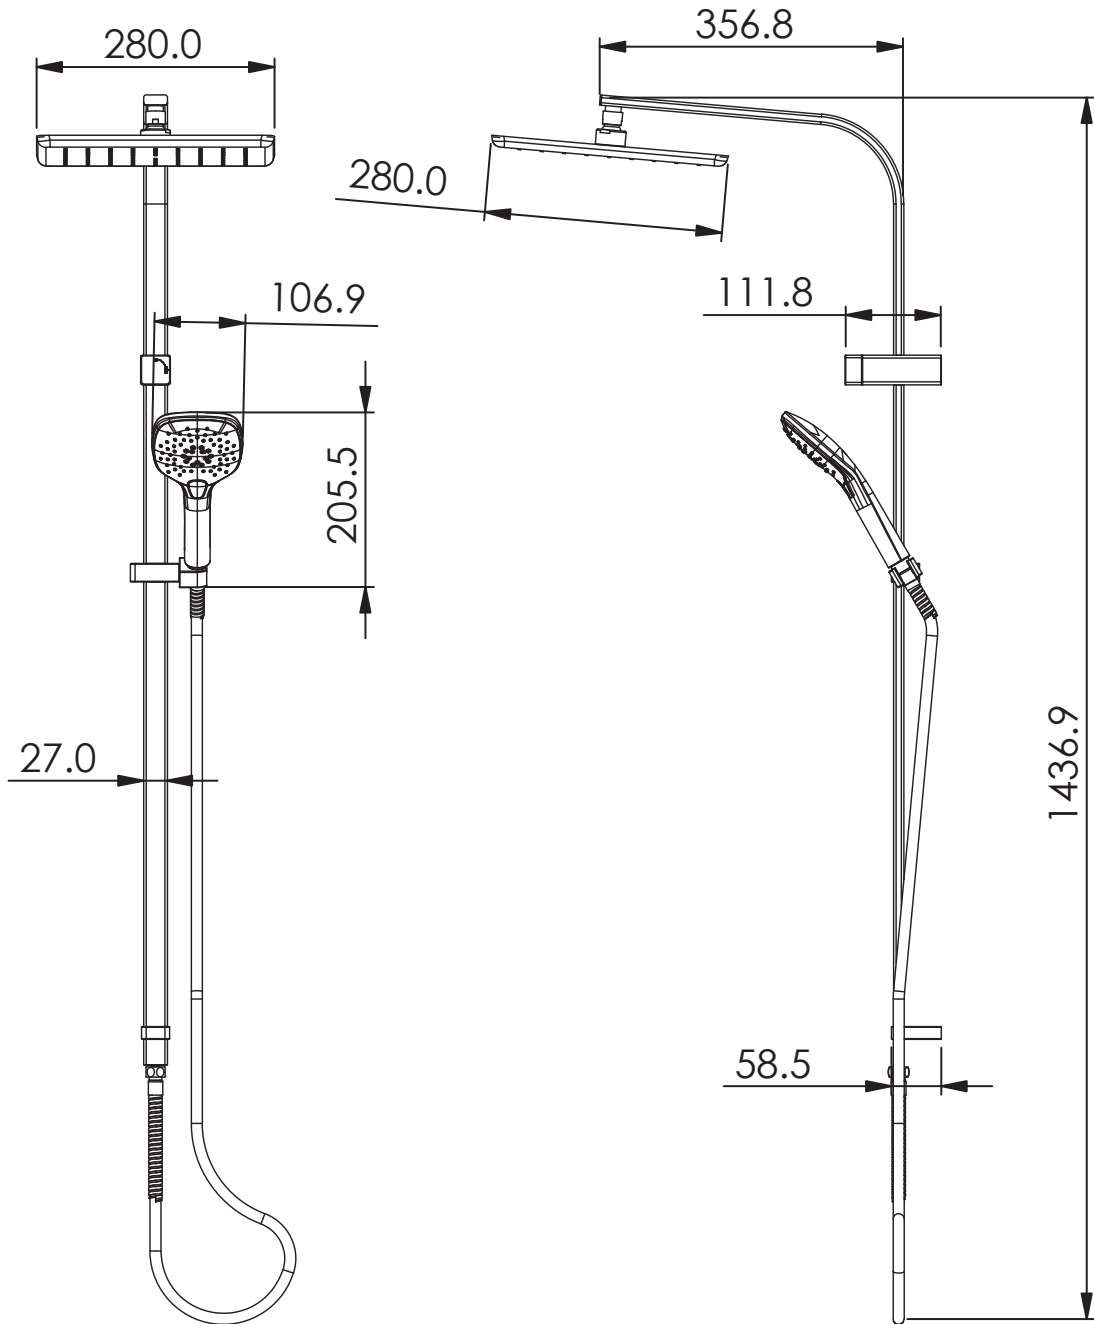

## Twin Rail Shower

186906 | Brushed Brass  
186908 | Brushed Copper  
186909 | Gun Metal

WELS 3 Star 9.0L/M | MP | 280mm<sup>2</sup> Single  
Function Overhead | Multi Function  
AirFlo® Handset

**NZ** PHONE - 0800 655 455  
EMAIL - [nzsales@greenstapware.com](mailto:nzsales@greenstapware.com)  
WEBSITE - [greenstapware.com](http://greenstapware.com)