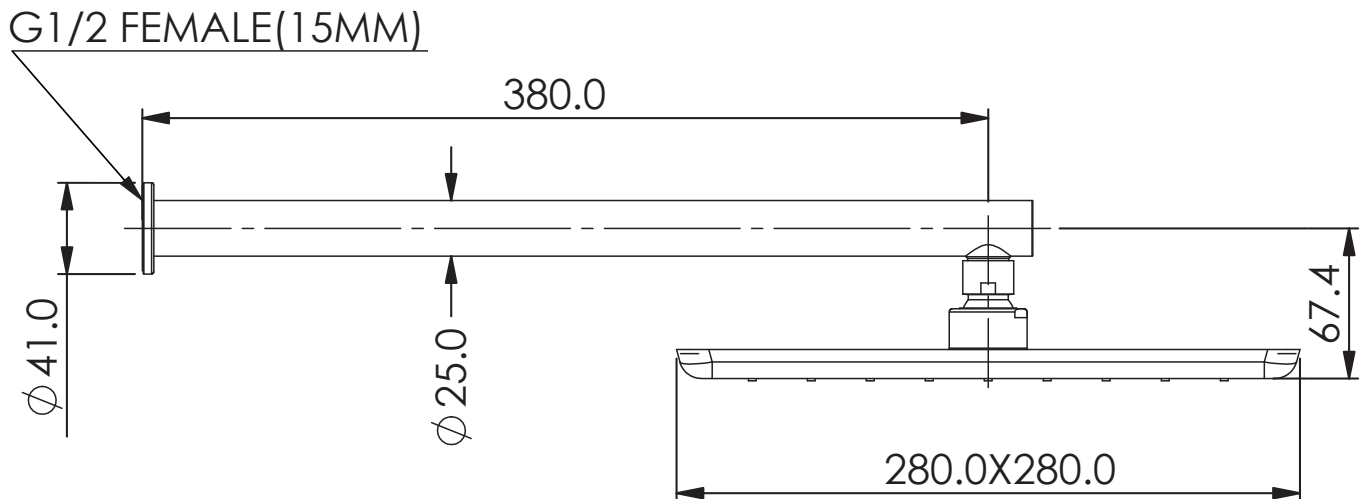

SKYLA

Wall Shower

- 186001BB | Brushed Brass
- 186001BC | Brushed Copper
- 186001GM | Gun Metal
- 186001BN Brushed Nickel
- 186001MB | Matte Black
- 186001CP | Chrome

WELS 3 Star 9.0L/M | MP | Single Function
Overhead | 380mm arm length