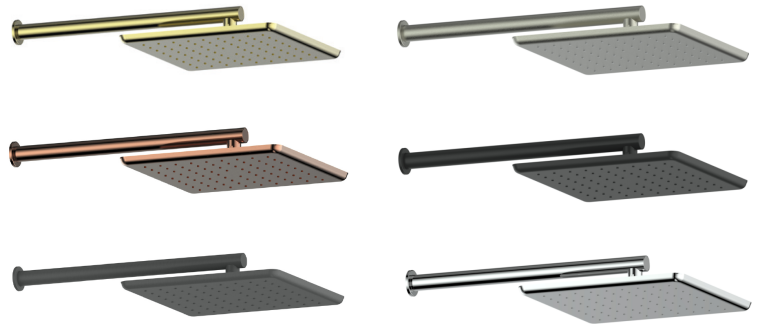

SKYLA

Wall Shower

- 186001BB | Brushed Brass
- 186001BC | Brushed Copper
- 186001GM | Gun Metal
- 186001BN Brushed Nickel
- 186001MB | Matte Black
- 186001CP | Chrome

WELS 3 Star 9.0L/M | MP | Single Function
Overhead | 380mm arm length