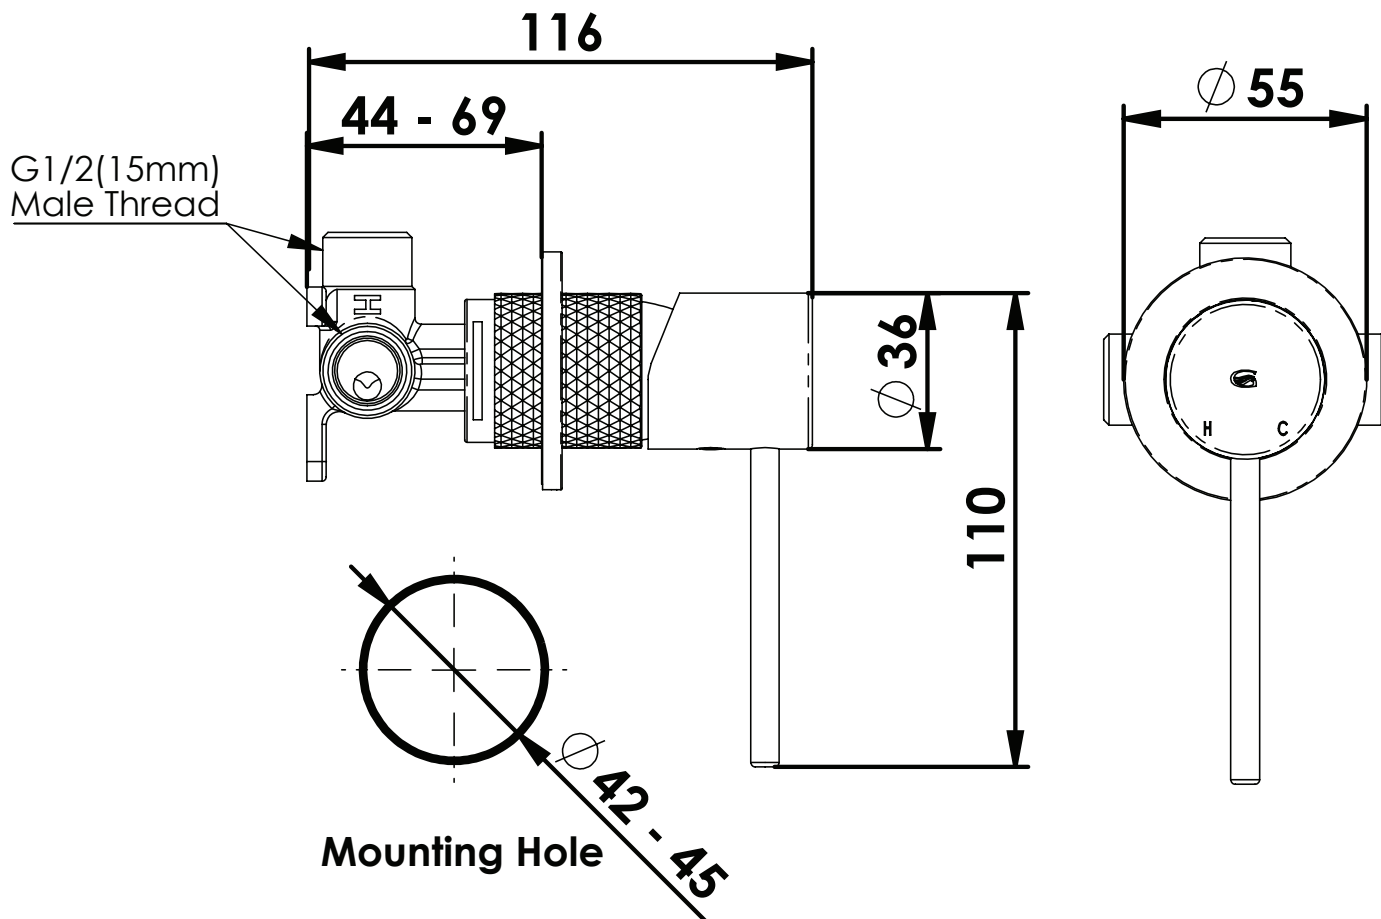

# TESORA Shower Mixer Trim Set

2130250BN | Brushed Nickel  
2130250BB | Brushed Brass  
2130250BC | Brushed Copper

WELS N/A | Ø 55mm faceplate  
*Trim set only to suit Universal Shower  
Mixer Body 25mm.*

+

**Universal Shower Mixer Body 25mm.**

9414860 | Finish N/A

WELS N/A

*Trim set sold separately*

**NZ** PHONE - 0800 655 455  
EMAIL - [nzsales@greenstapware.com](mailto:nzsales@greenstapware.com)  
WEBSITE - [greenstapware.com](http://greenstapware.com)