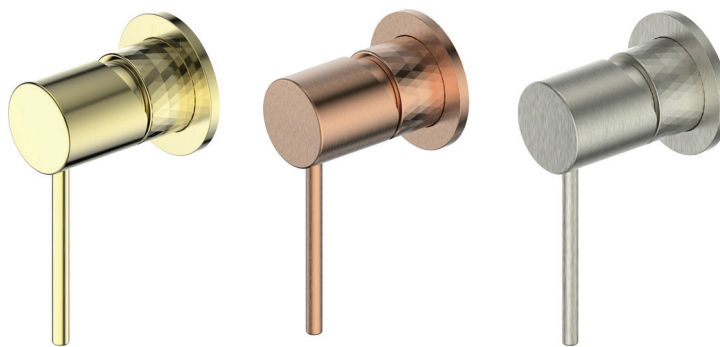

# TESORA Shower Mixer Trim Set

2130250BN | Brushed Nickel  
2130250BB | Brushed Brass  
2130250BC | Brushed Copper

WELS N/A | Ø 55mm faceplate  
*Trim set only to suit Universal Shower  
Mixer Body 25mm.*

+

**Universal Shower Mixer Body 25mm.**

9414860 | Finish N/A

WELS N/A

*Trim set sold separately*

**NZ** PHONE - 0800 655 455  
EMAIL - [nzsales@greenstapware.com](mailto:nzsales@greenstapware.com)  
WEBSITE - [greenstapware.com](http://greenstapware.com)