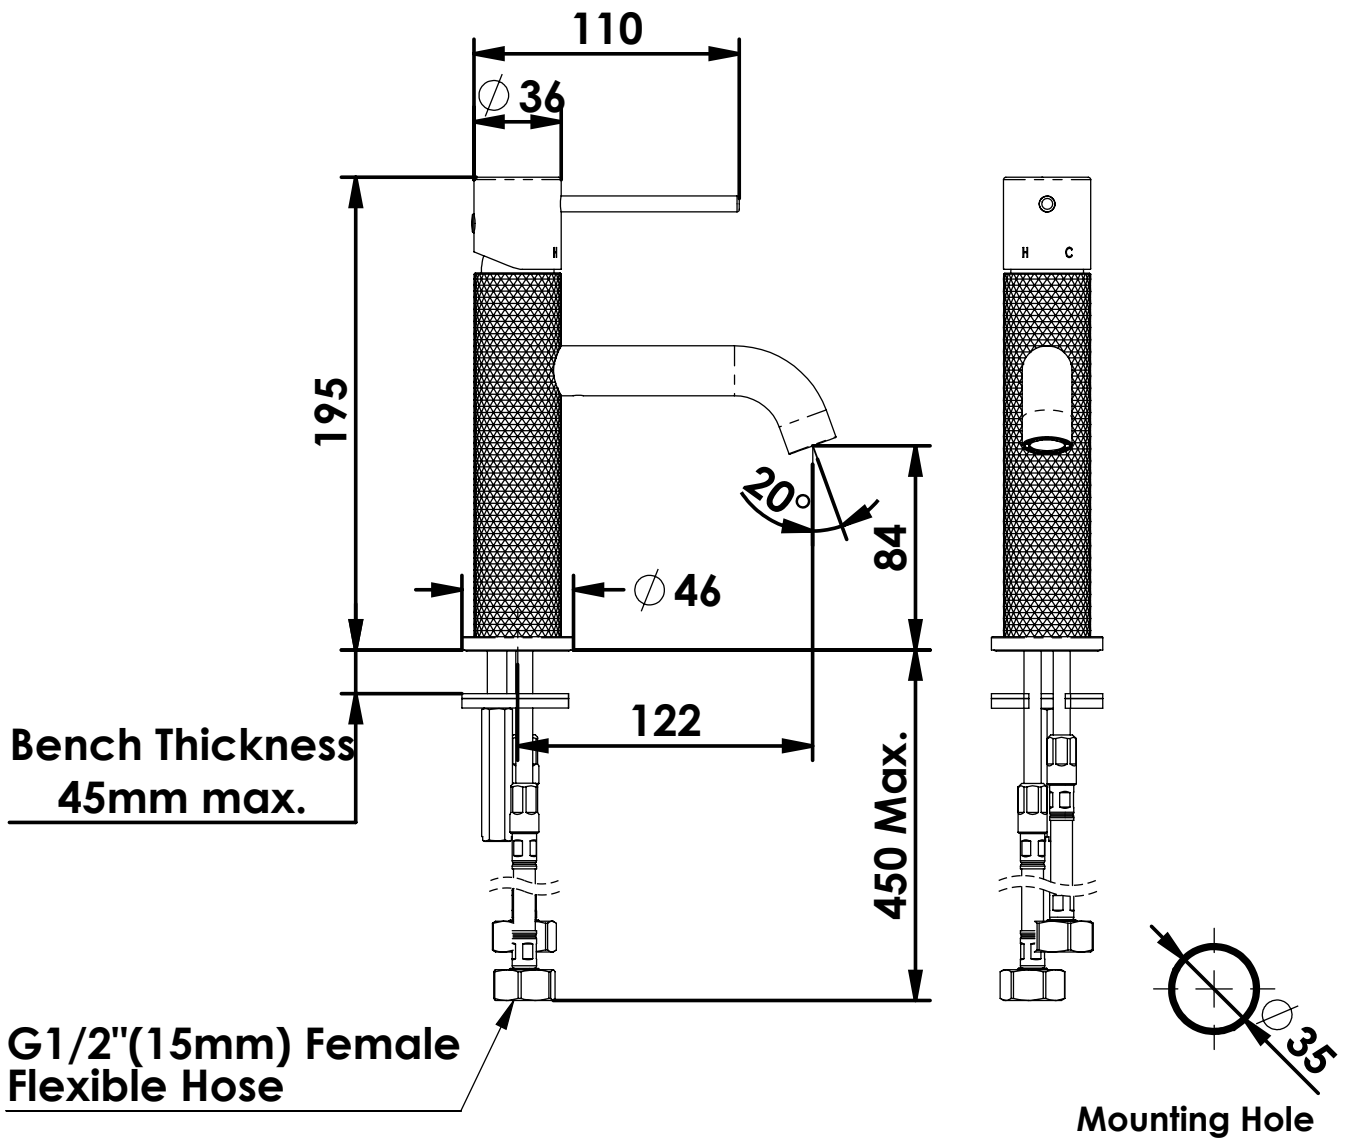

TESORA

Basin Mixer

21302551 | Brushed Nickel
21302556 | Brushed Brass
21302558 | Brushed Copper

WELS 5 Star 6.0L/M | MP | Fixed Spout
European Brass Cartridge

NZ PHONE - 0800 655 455
EMAIL - nzsales@greenstapware.com
WEBSITE - greenstapware.com