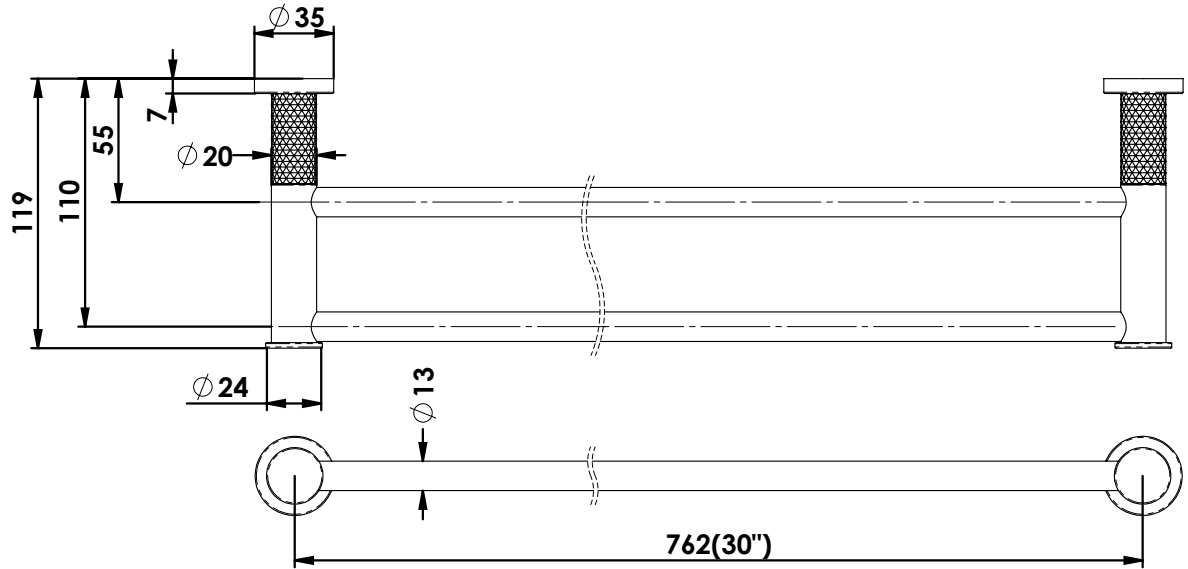

TESORA

Double Towel Rail

213151 | Brushed Nickel
213156 | Brushed Brass
213158 | Brushed Copper

762mm

NZ PHONE - 0800 655 455
EMAIL - nzsales@greenstapware.com
WEBSITE - greenstapware.com

 | **GREENS**
where life meets water