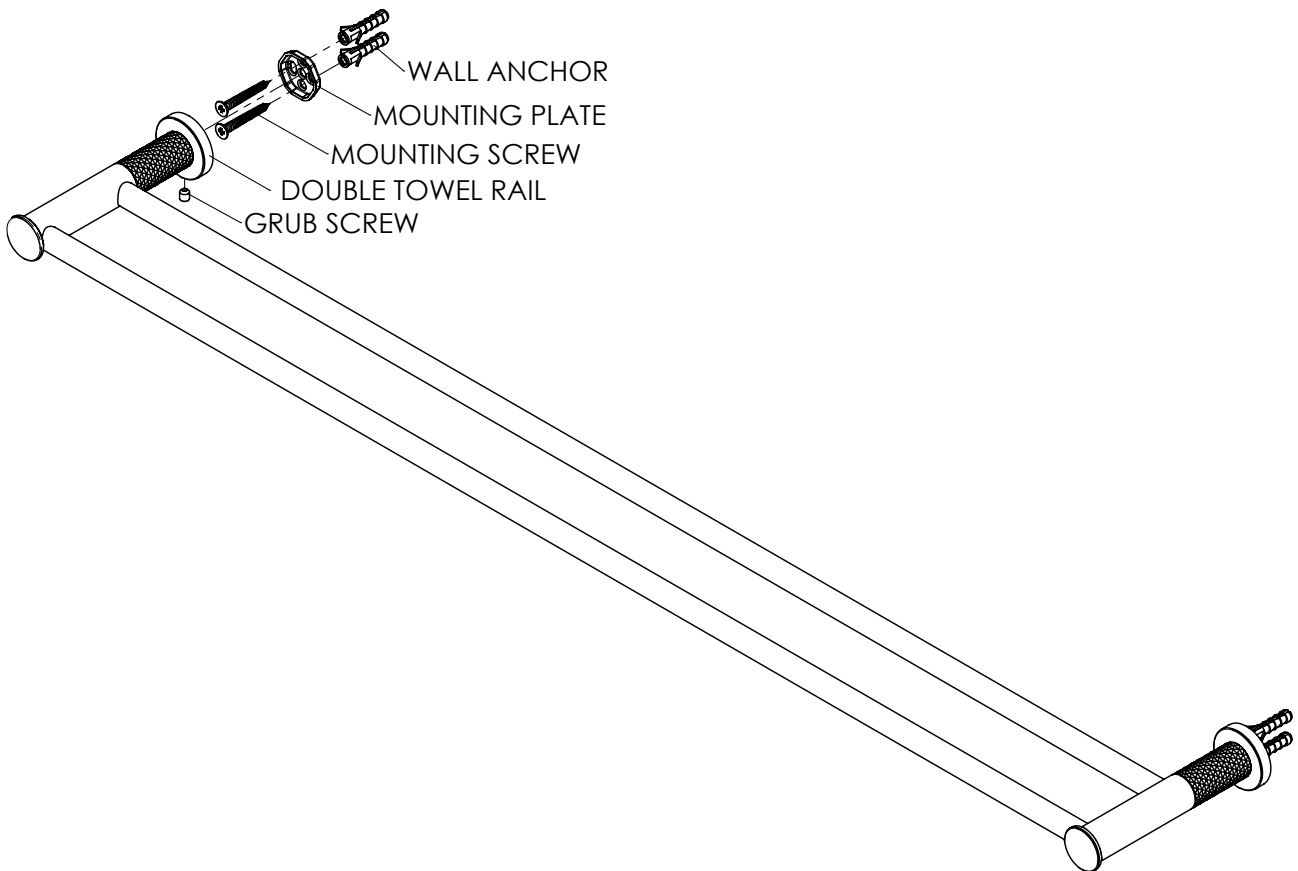

TESORA

Double Towel Rail

213151 | Brushed Nickel
213156 | Brushed Brass
213158 | Brushed Copper

762mm

NZ PHONE - 0800 655 455
EMAIL - nzsales@greenstapware.com
WEBSITE - greenstapware.com

 | **GREENS**
where life meets water