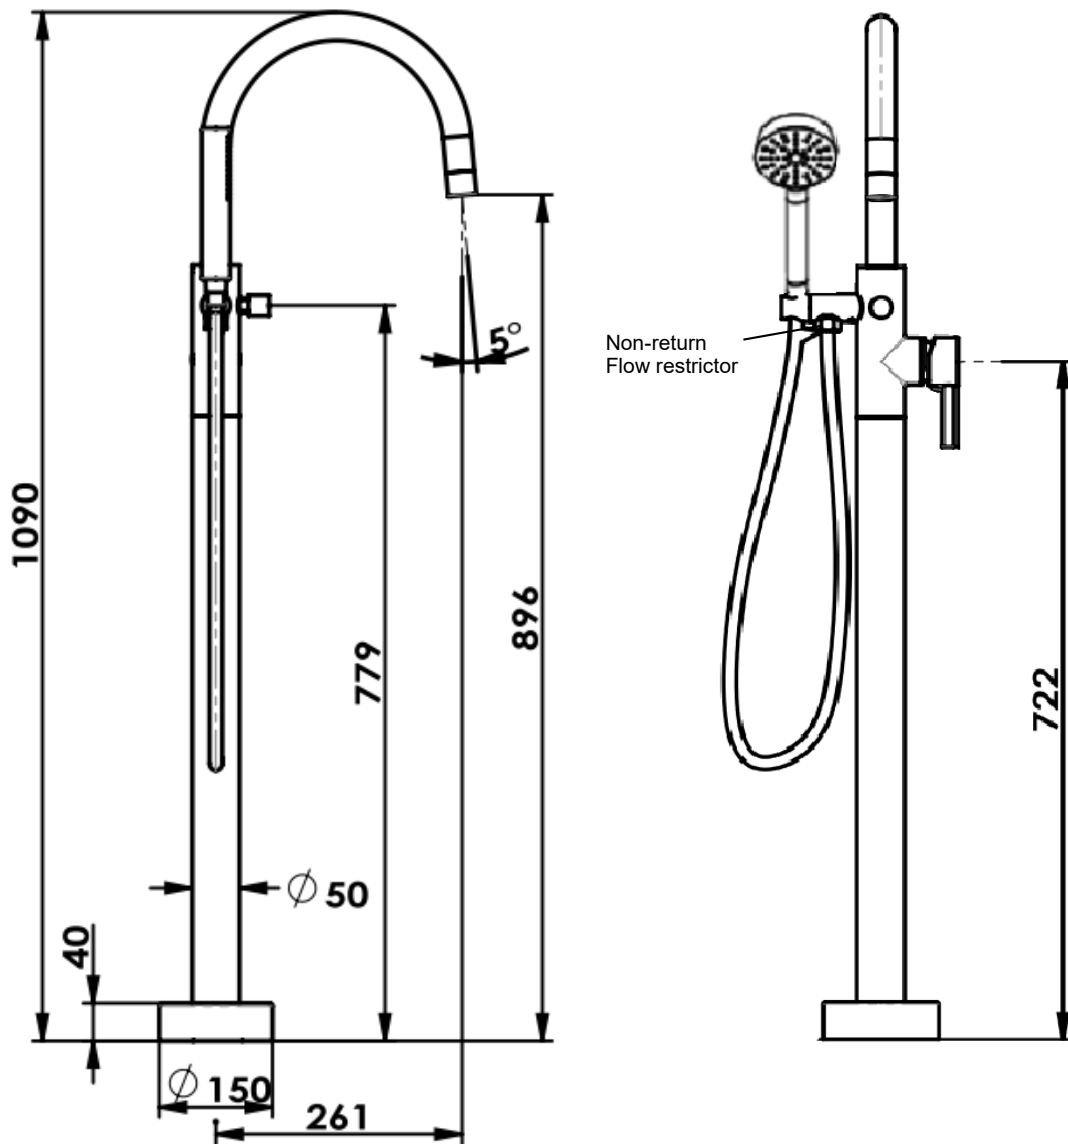

# TESORA

## Free Standing Bath Filler

2134810. | Brushed Nickel  
2134860 | Brushed Brass  
2134880 | Brushed Copper

WELS 3 Star 9.0L/M (Handset Only) | MP  
Swivel Spout

**NZ** PHONE - 0800 655 455  
EMAIL - [nzsales@greenstapware.com](mailto:nzsales@greenstapware.com)  
WEBSITE - [greenstapware.com](http://greenstapware.com)