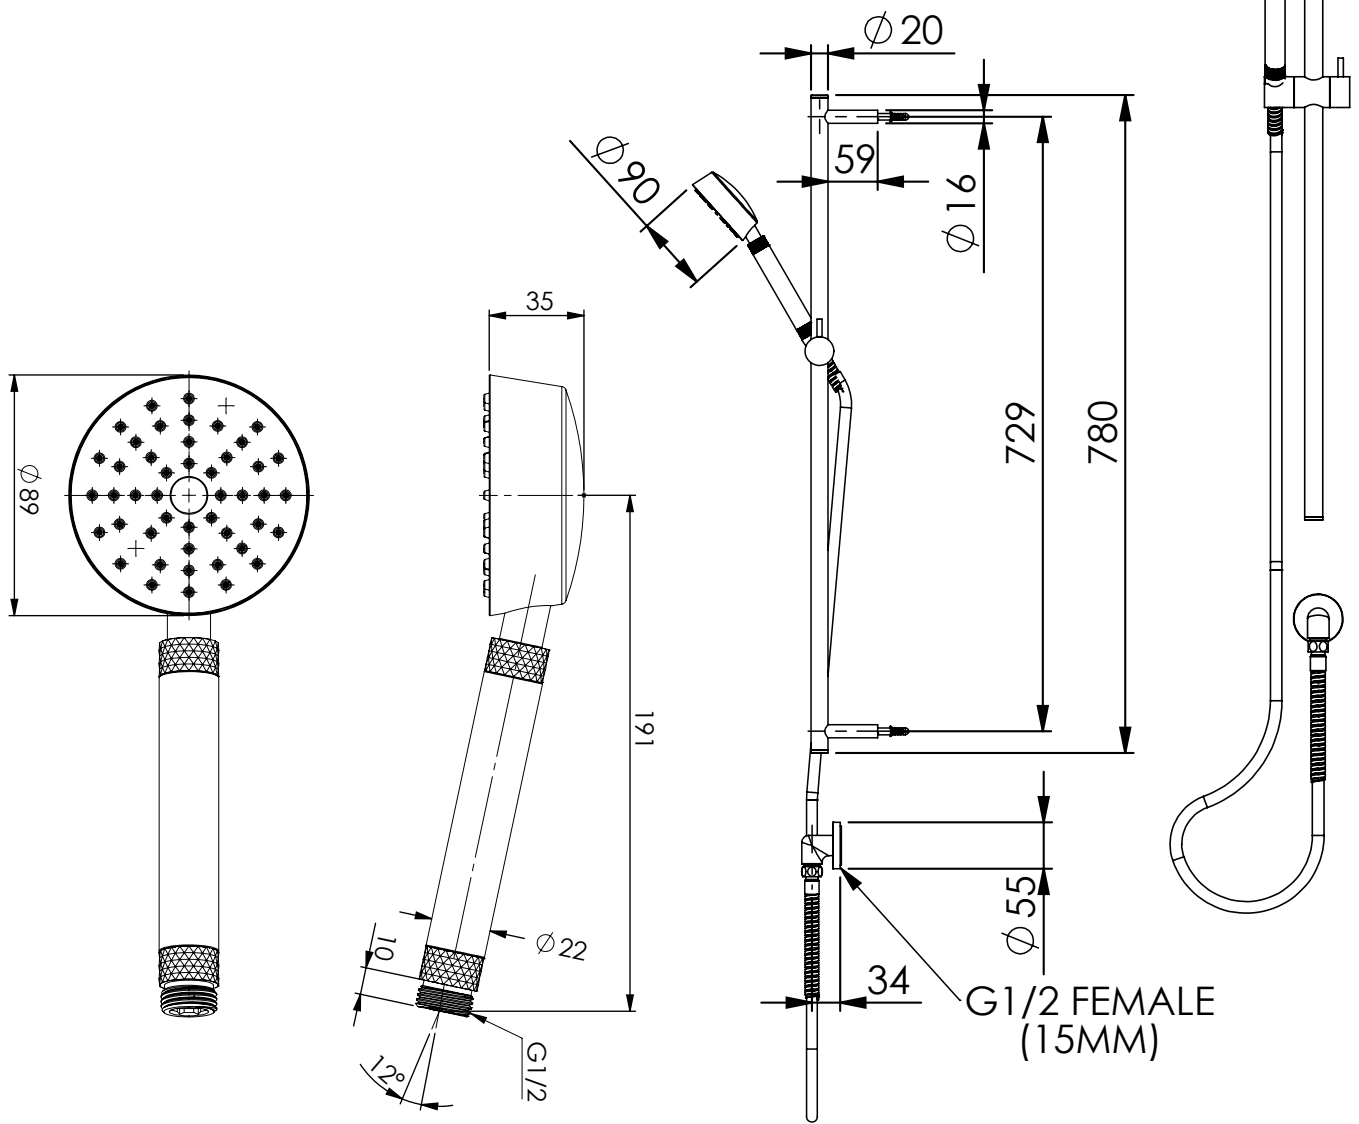

TESORA Rail Shower

2130001 | Brushed Nickel
2130006 | Brushed Brass
2130008 | Brushed Copper

WELS 3 Star 9.0L/M (Handset Only) | MP
Swivel Spout

NZ PHONE - 0800 655 455
EMAIL - nzsales@greenstapware.com
WEBSITE - greenstapware.com