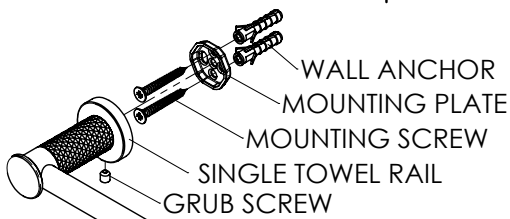

# TESORA Towel Rail

213131 | Brushed Nickel  
213136 | Brushed Brass  
213138 | Brushed Copper

762mm

**NZ** PHONE - 0800 655 455  
EMAIL - [nzsales@greenstapware.com](mailto:nzsales@greenstapware.com)  
WEBSITE - [greenstapware.com](http://greenstapware.com)