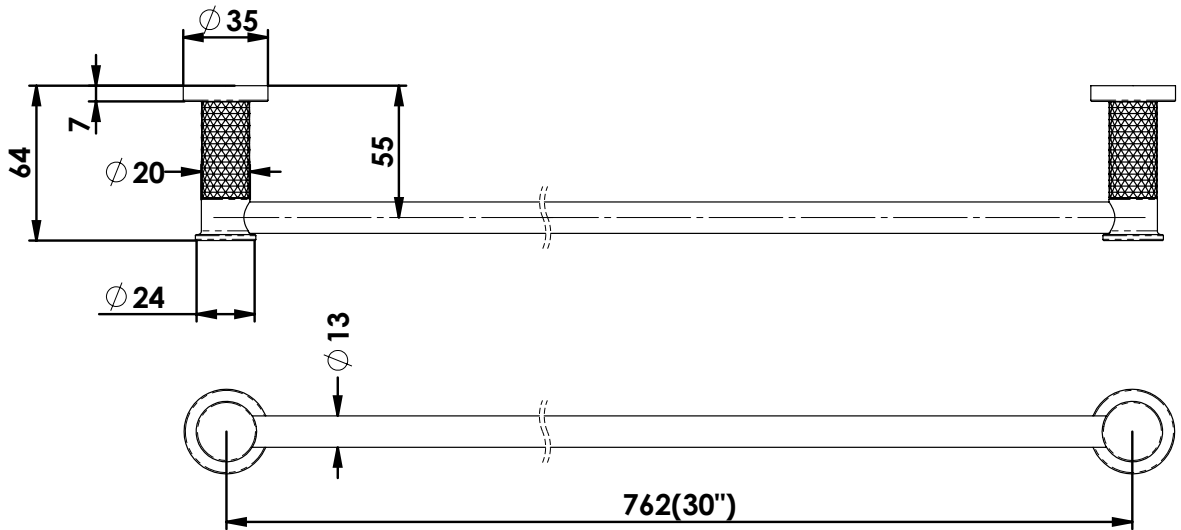

# TESORA Towel Rail

213131 | Brushed Nickel  
213136 | Brushed Brass  
213138 | Brushed Copper

762mm

**NZ** PHONE - 0800 655 455  
EMAIL - [nzsales@greenstapware.com](mailto:nzsales@greenstapware.com)  
WEBSITE - [greenstapware.com](http://greenstapware.com)