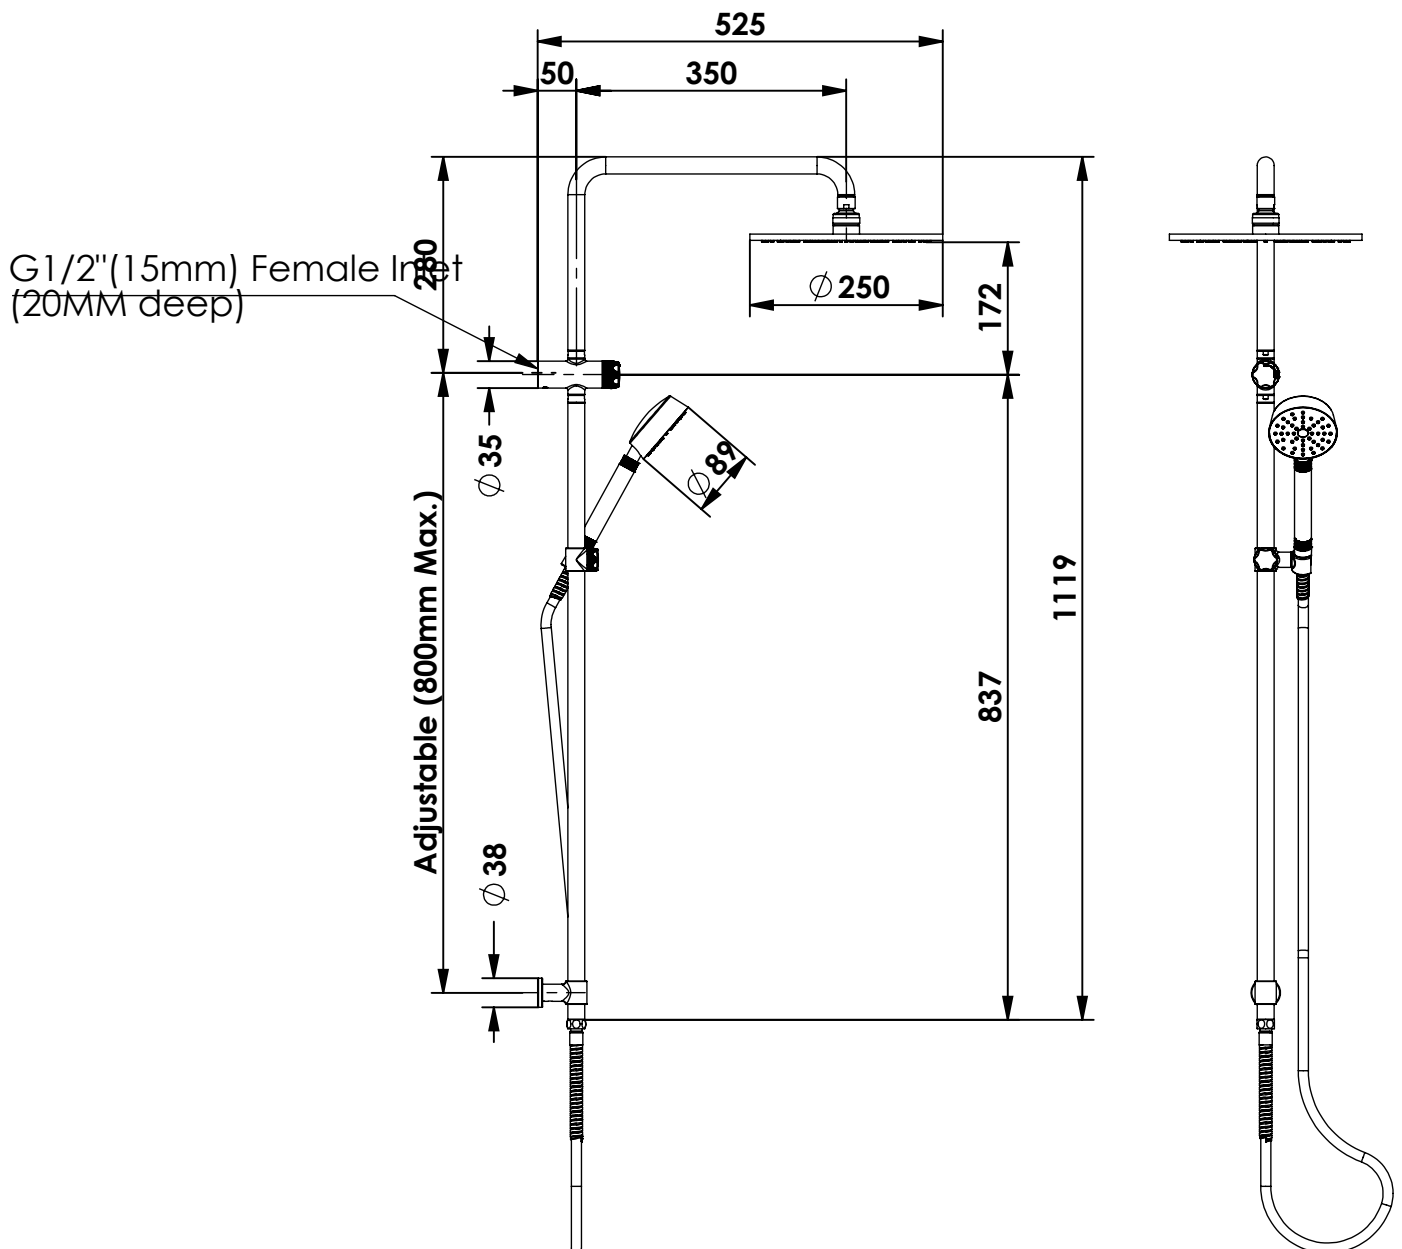

TESORA Twin Rail Shower

213901 | Brushed Nickel
213906 | Brushed Brass
213908 | Brushed Copper

WELS 3 Star 9.0L/M (Handset Only) | MP
Single Function Ø250mm Brass Overhead |
Single function Brass Handset