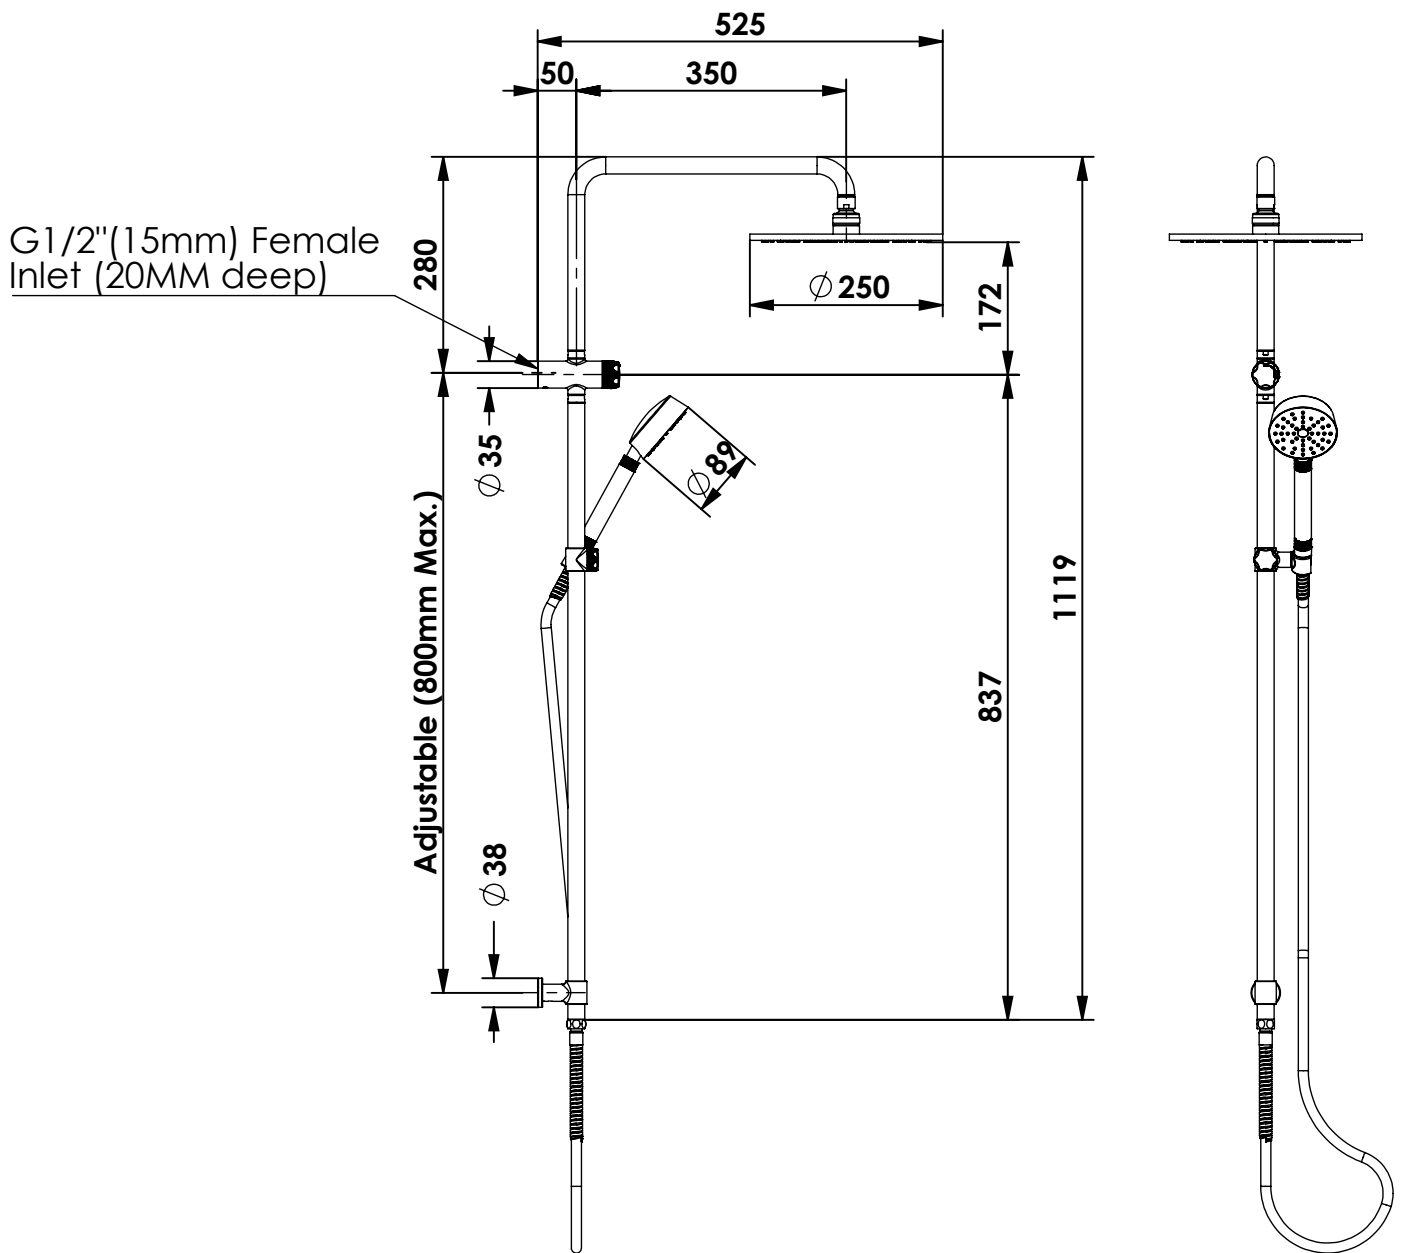

TESORA

Twin Rail Shower

2134810. | Brushed Nickel
 2134860 | Brushed Brass
 2134880 | Brushed Copper

WELS 3 Star 9.0L/M (Handset Only) | MP
 Swivel Spout

NZ PHONE - 0800 655 455
 EMAIL - nzsales@greenstapware.com
 WEBSITE - greenstapware.com