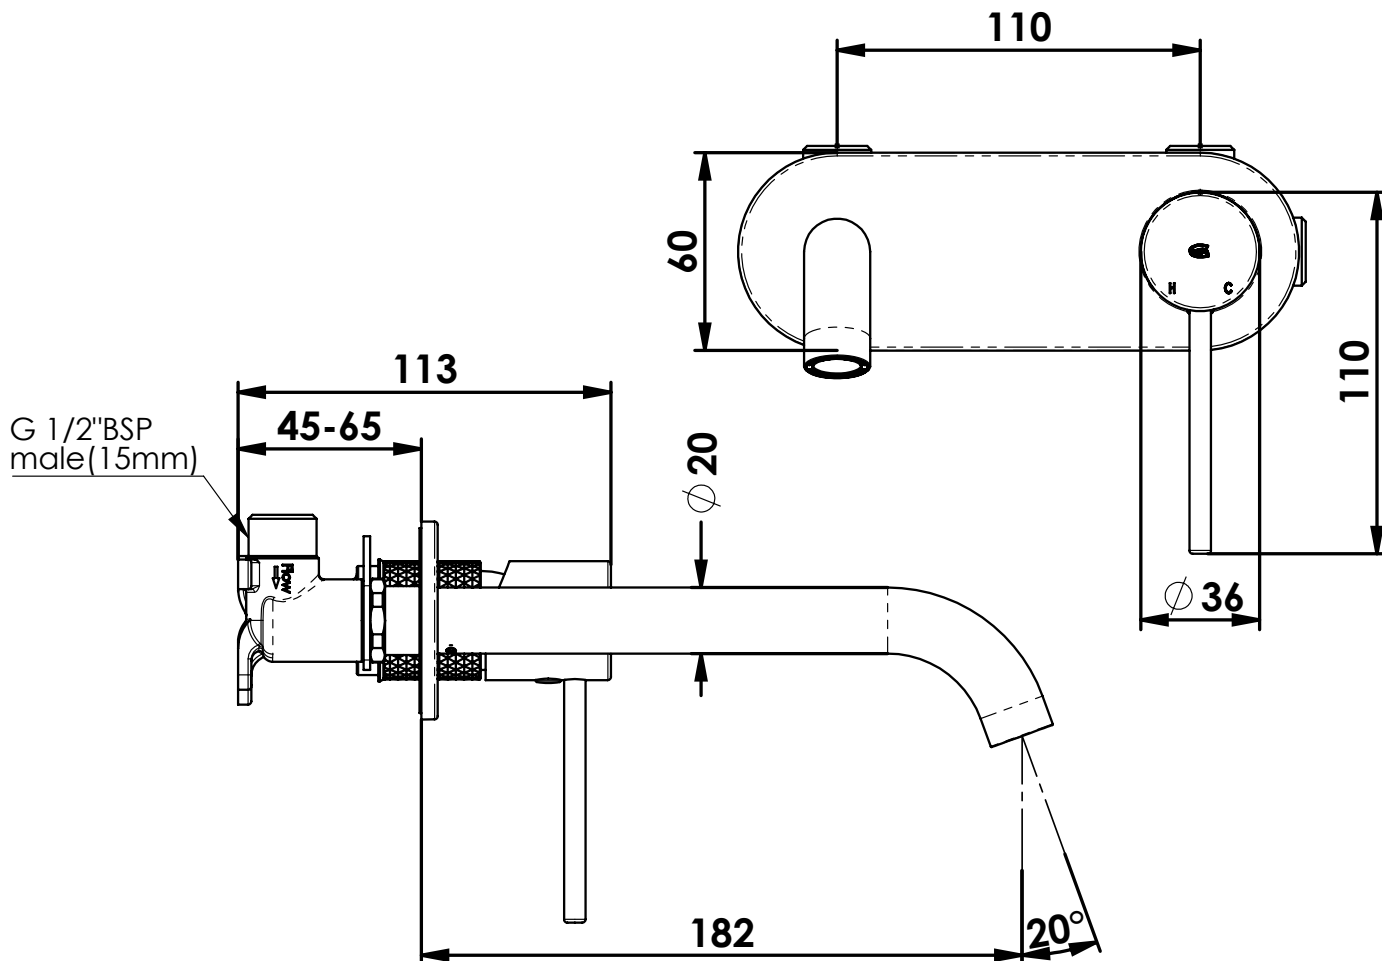

TESORA

Wall Basin Mixer w Faceplate

2130252110 | Brushed Nickel
 2130252160 | Brushed Brass
 2130252180 | Brushed Copper

WELS 5 Star 6.0L/M | MP | Fixed Spout
 190mm | European Brass Cartridge

NZ PHONE - 0800 655 455
 EMAIL - nzsales@greenstapware.com
 WEBSITE - greenstapware.com