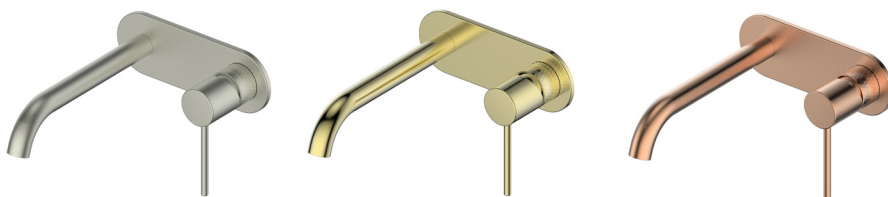

TESORA

Wall Basin Mixer w Faceplate

2130252110 | Brushed Nickel
 2130252160 | Brushed Brass
 2130252180 | Brushed Copper

WELS 5 Star 6.0L/M | MP | Fixed Spout
 190mm | European Brass Cartridge

NZ PHONE - 0800 655 455
 EMAIL - nzsales@greenstapware.com
 WEBSITE - greenstapware.com