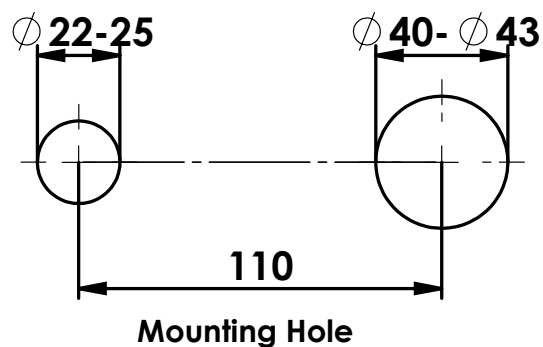

TESORA

Wall Basin Mixer w Faceplate

2130252110 | Brushed Nickel
 2130252160 | Brushed Brass
 2130252180 | Brushed Copper

WELS 5 Star 6.0L/M | MP | Fixed Spout
 190mm | European Brass Cartridge

NZ PHONE - 0800 655 455
 EMAIL - nzsales@greenstapware.com
 WEBSITE - greenstapware.com