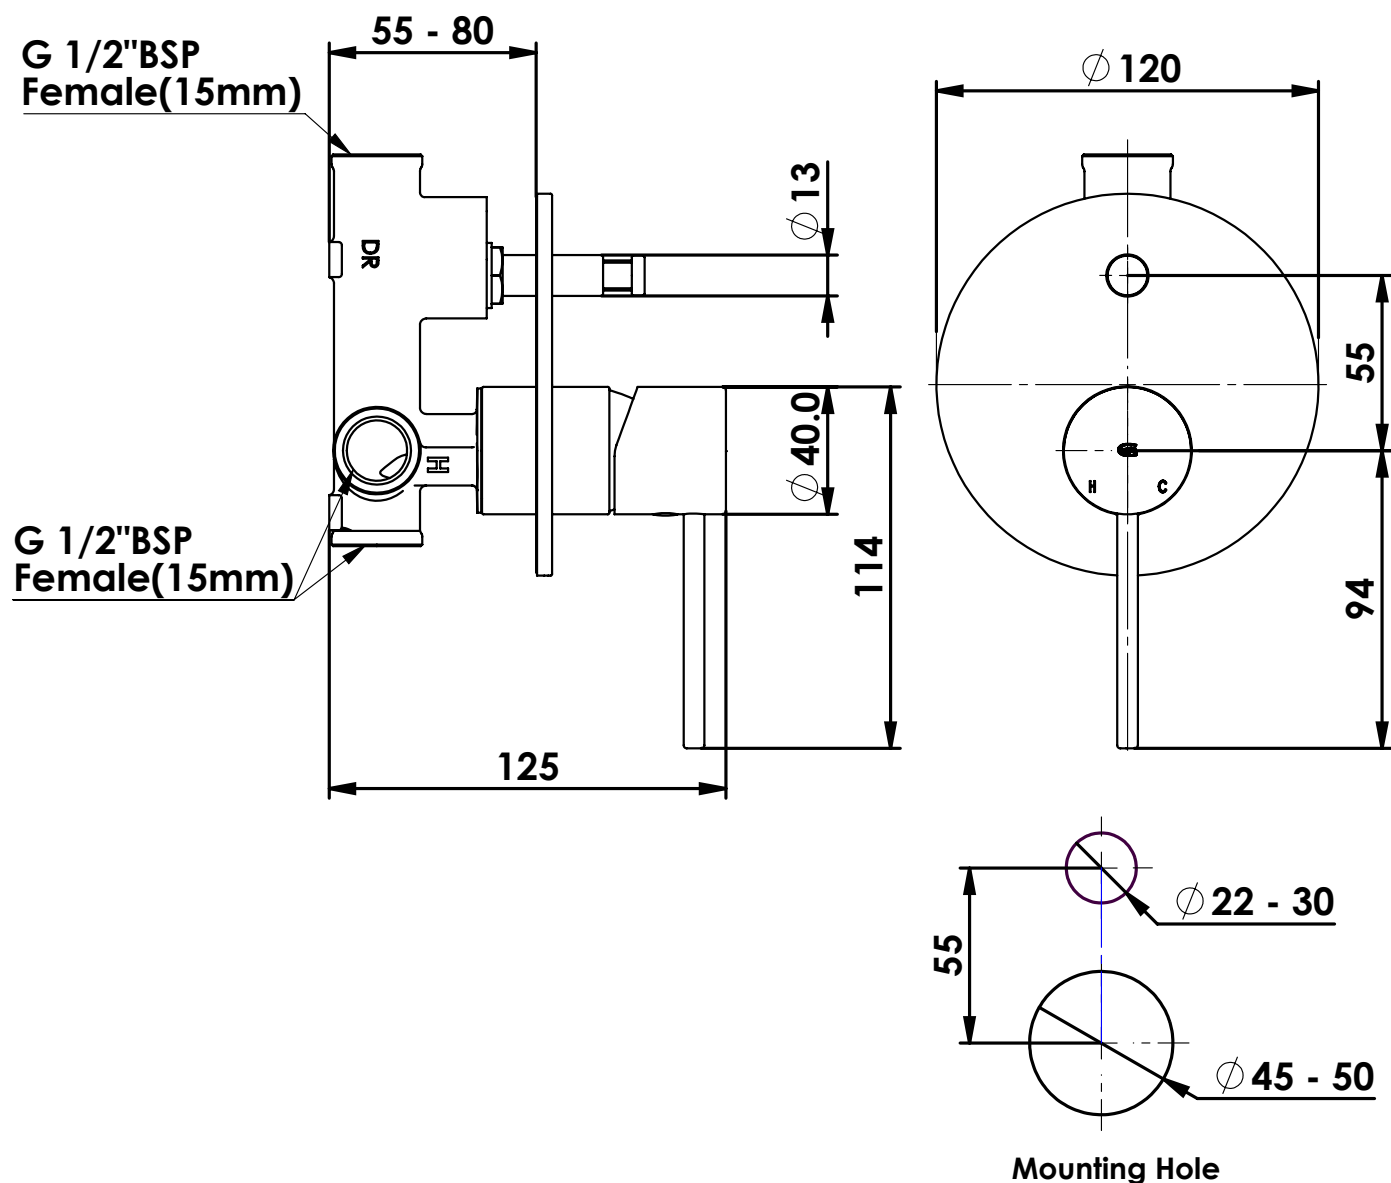

TESORA

Shower Diverter Mixer

21303591 | Brushed Nickel
 21303596 | Brushed Brass
 21303598 | Brushed Copper

WELS N/A | MP

NZ PHONE - 0800 655 455
 EMAIL - nzsales@greenstapware.com
 WEBSITE - greenstapware.com