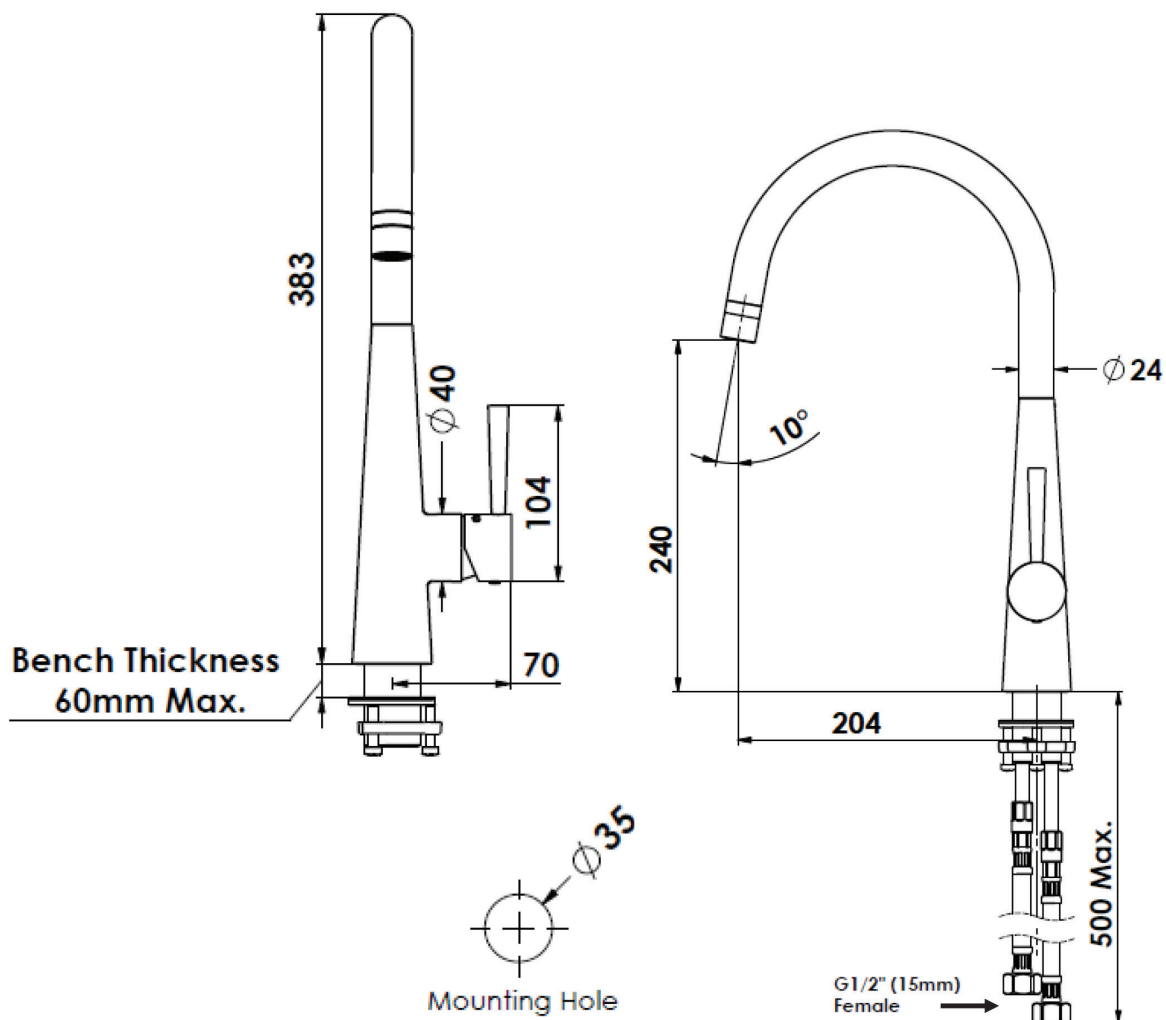

MP: 5 STAR | 6.0L/MIN
 LP: 4 STAR | 7.5L/MIN

- Swivel Spout
- Dual Function Spray (Twist to Spray)

NZ PHONE - 0800 655 455
 EMAIL - nzsales@greenstapware.com
 WEBSITE - greenstapware.com

 | **GREENS**
 where life meets water