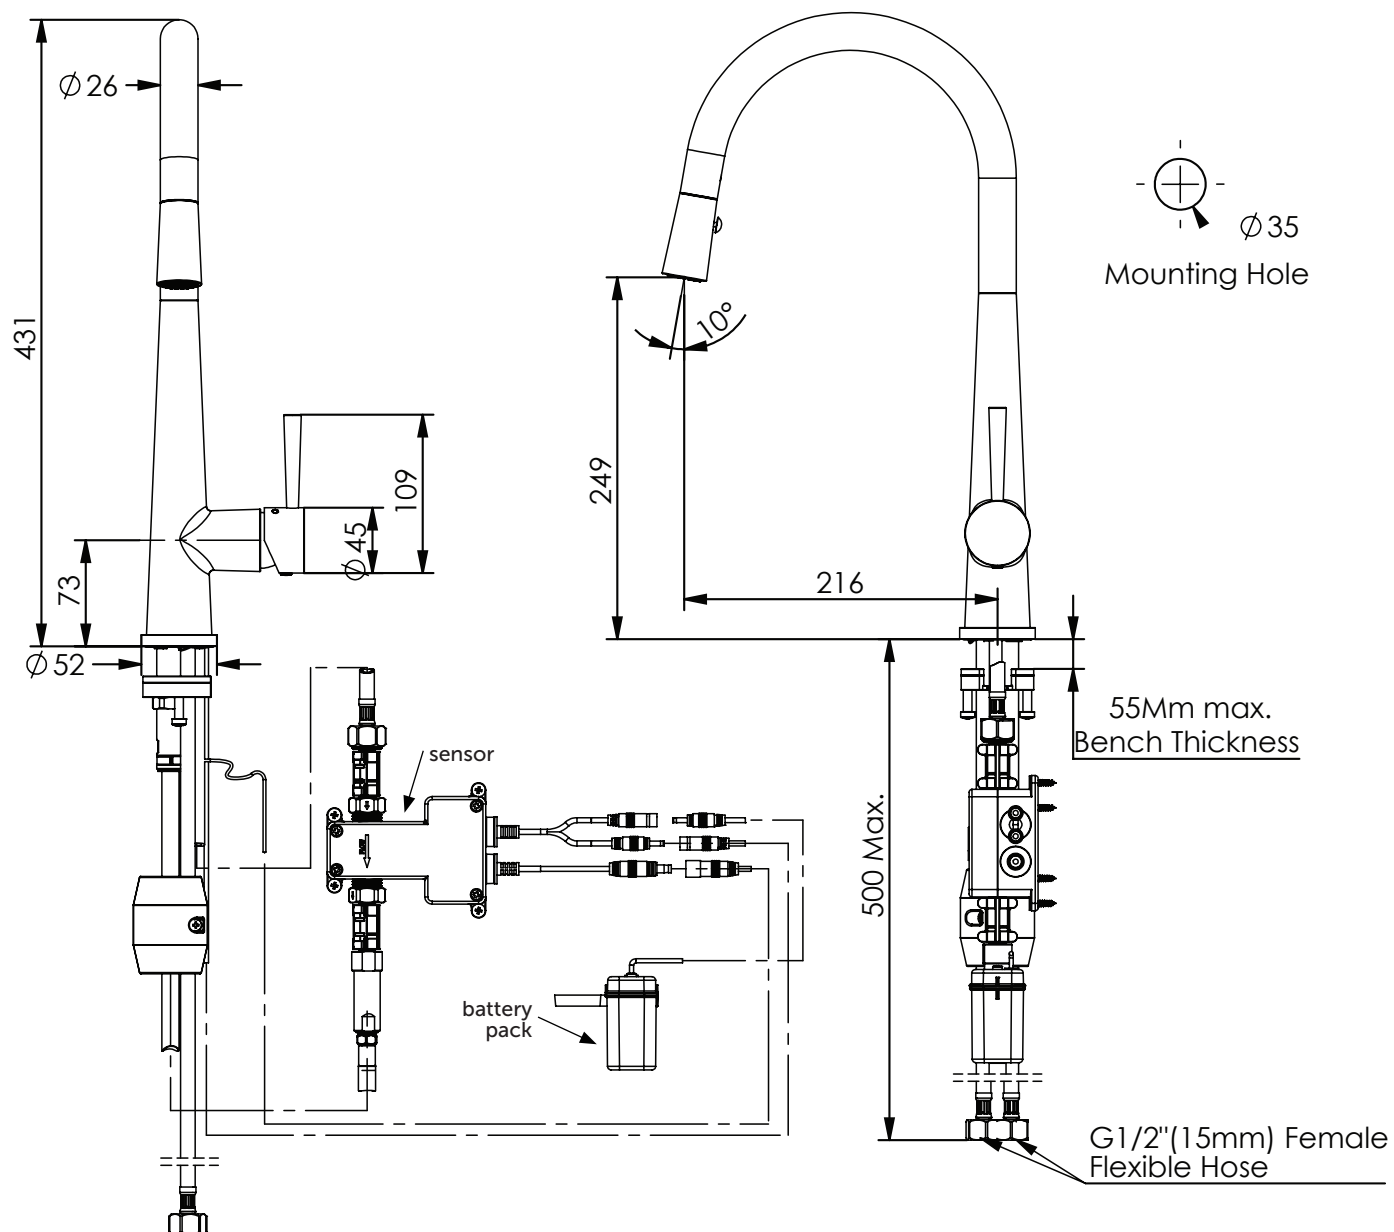

GALIANO

Kontakt® Pull-Down Sink Mixer

- 17582030 | Chrome
- 17582031 | Brushed Nickel
- 17582036 | Brushed Brass
- 17582037 | Matte Black
- 17582038 | Brushed Copper
- 17582039 | Gun Metal

WELS 5 Star 6.0L/M | MP
 Swivel Spout | Dual Function Spray
 KONTACT® Technology