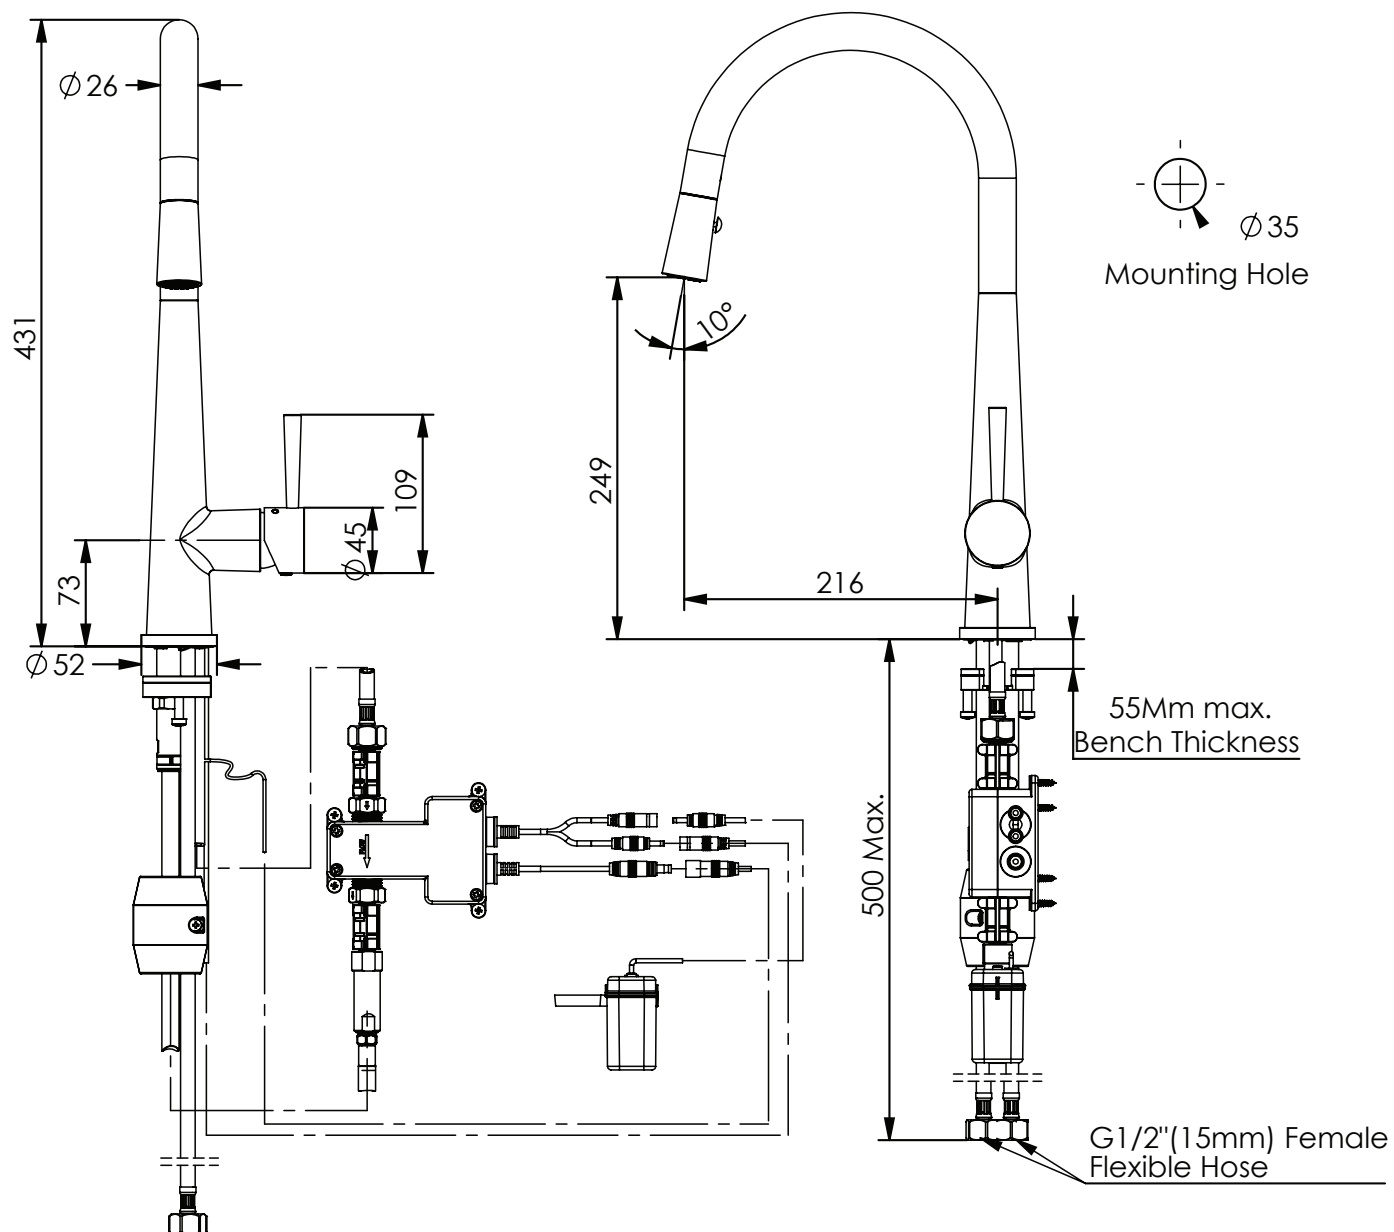

GALIANO

Kontakt® Pull-Down Sink Mixer

- 17582030 | Chrome
- 17582031 | Brushed Nickel
- 17582036 | Brushed Brass
- 17582037 | Matte Black
- 17582038 | Brushed Copper
- 17582039 | Gun Metal

WELS 5 Star 6.0L/M | MP
Swivel Spout | Dual Function Spray
KONTACT® Technology