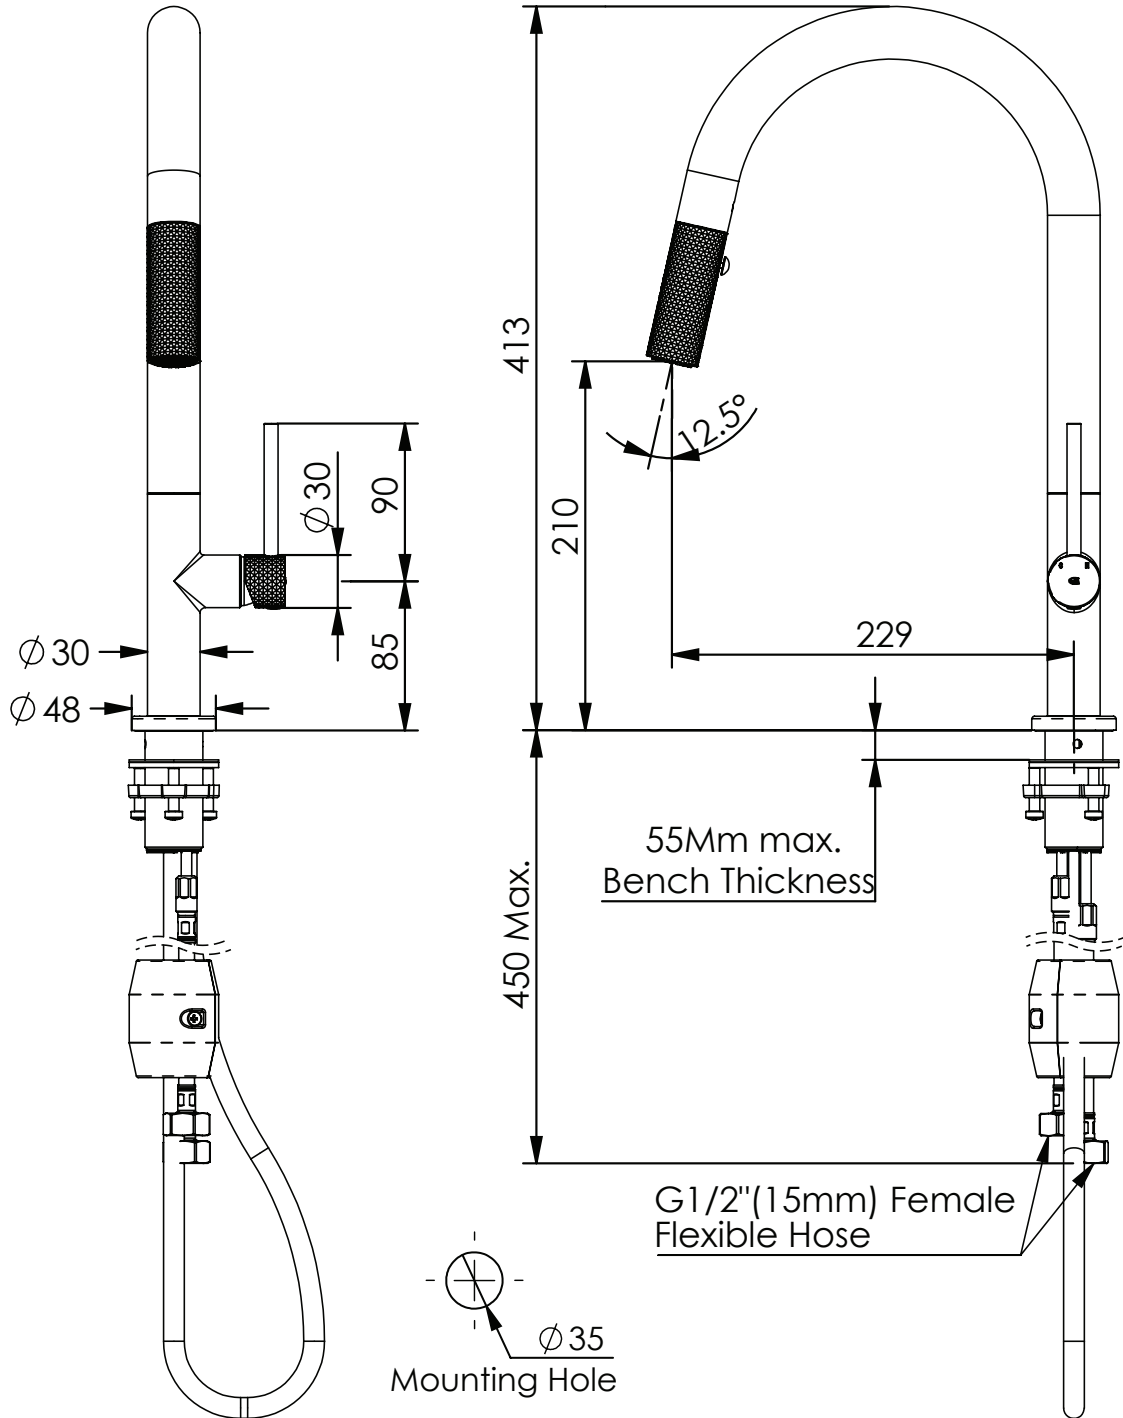

## Pull Down Sink Mixer

LF2130254BN | Brushed Nickel  
 LF2130254BB | Brushed Brass  
 LF2130254BC | Brushed Copper

WELS Rego: T40142

WELS 5 Stars 6.0L/Min | MP | Swivel Spout  
 | European Brass Cartridge