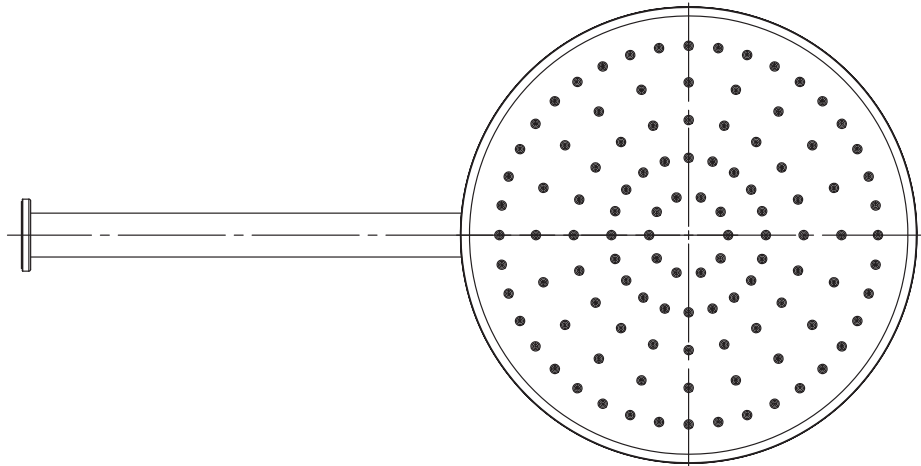

ROCCO

Wall Shower

1850019CP | S16037 | Chrome
1850019BN | S16037 | Brushed Nickel
1850019MB | S16037 | Matte Black
1850019BB | S16037 | Brushed Brass
1850019GM | S16037 | Gun Metal

WELS 3 Star 9.0 L/M
Single Function ϕ 260mm Overhead
380mm Wall Arm