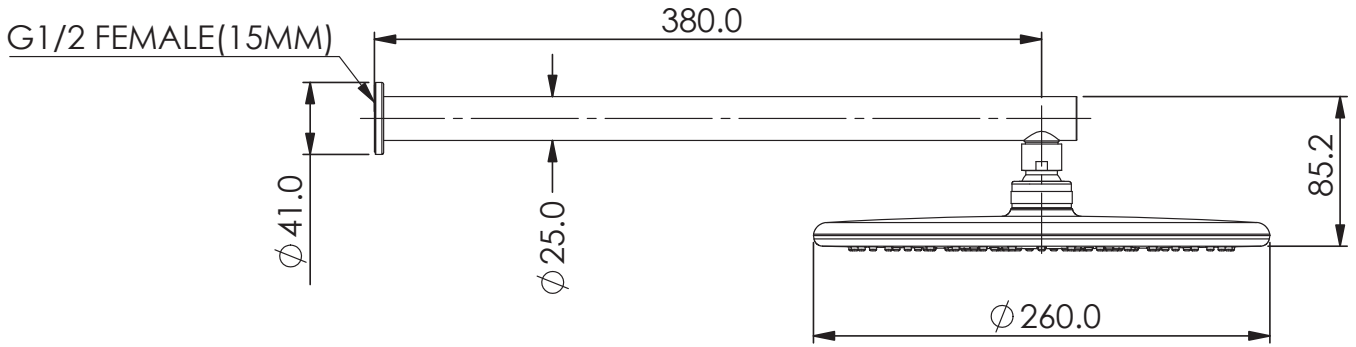

ROCCO

Wall Shower

1850019CP | S16037 | Chrome
1850019BN | S16037 | Brushed Nickel
1850019MB | S16037 | Matte Black
1850019BB | S16037 | Brushed Brass
1850019GM | S16037 | Gun Metal

WELS 3 Star 9.0 L/M
Single Function ϕ 260mm Overhead
380mm Wall Arm