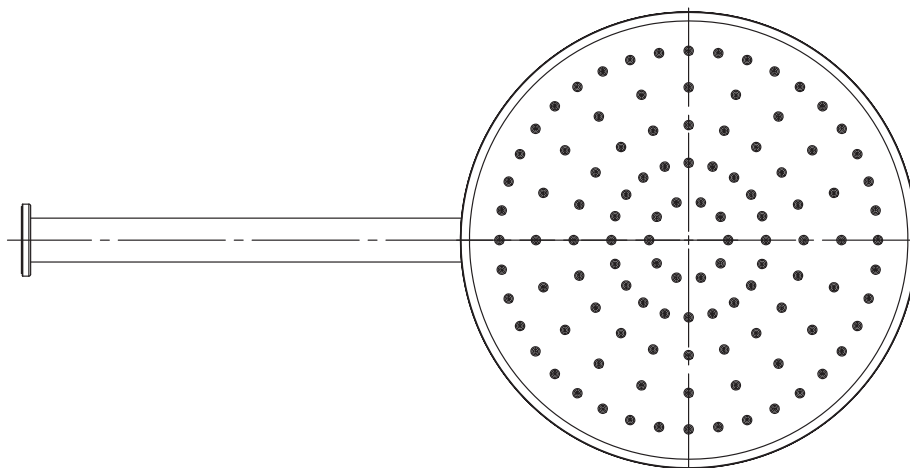

ROCCO Wall Shower

18500190 | Chrome
18500191 | Brushed Nickel
18500196 | Brushed Brass
18500197 | Matte Black
18500199 | Gun Metal

WELS 3 Star 9.0L/M | MP
Ø260mm Overhead Shower
380mm Wall Arm

NZ PHONE - 0800 655 455
EMAIL - nzsales@greenstapware.com
WEBSITE - greenstapware.com