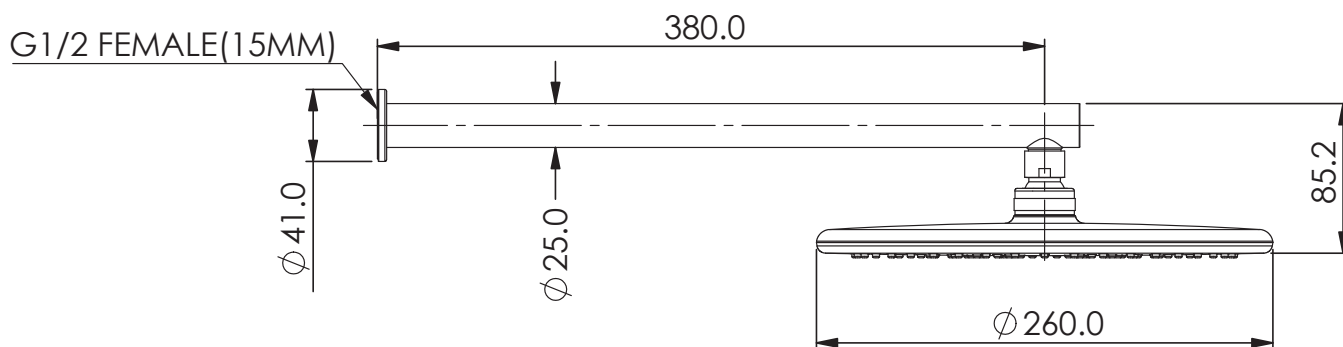

ROCCO Wall Shower

18500190 | Chrome
18500191 | Brushed Nickel
18500196 | Brushed Brass
18500197 | Matte Black
18500199 | Gun Metal

WELS 3 Star 9.0L/M | MP
Ø260mm Overhead Shower
380mm Wall Arm

NZ PHONE - 0800 655 455
EMAIL - nzsales@greenstapware.com
WEBSITE - greenstapware.com