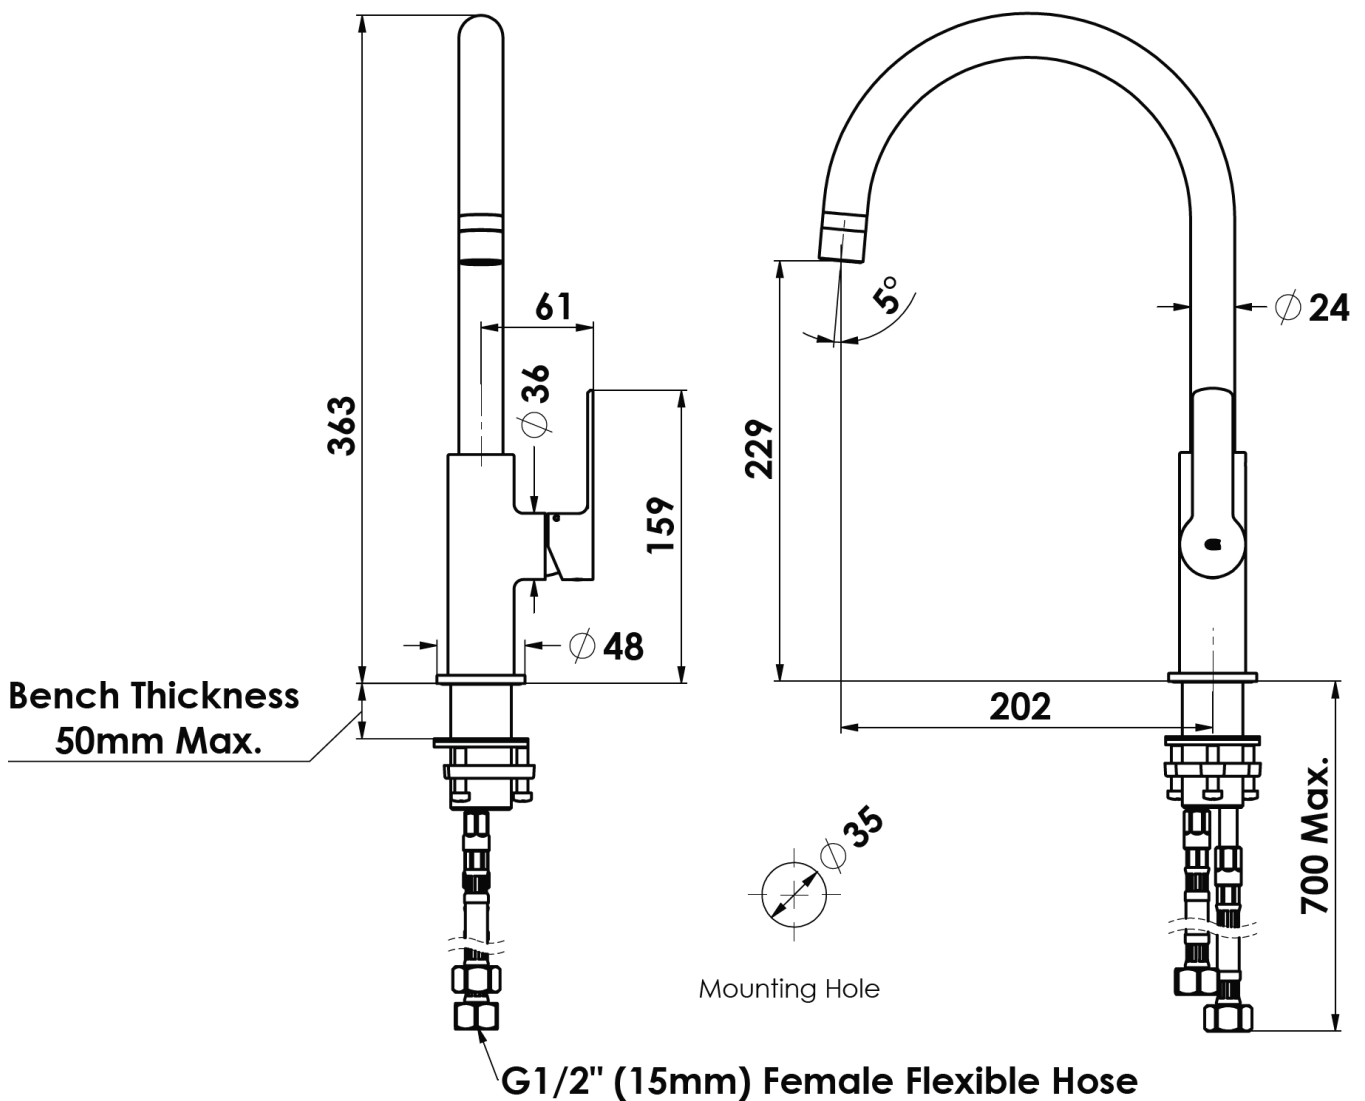

ASTRO II

Gooseneck Sink Mixer

- LF254283CP-2 | Chrome
- LF254283BN-2 | Brushed Nickel
- LF254283BB-2 | Brushed Brass
- LF254283MB-2 | Matte Black
- LF254283GM-2 | Gun Metal

WELS 5 Star 6.0L/M | All Pressures
Swivel Spout | Dual Function Spray