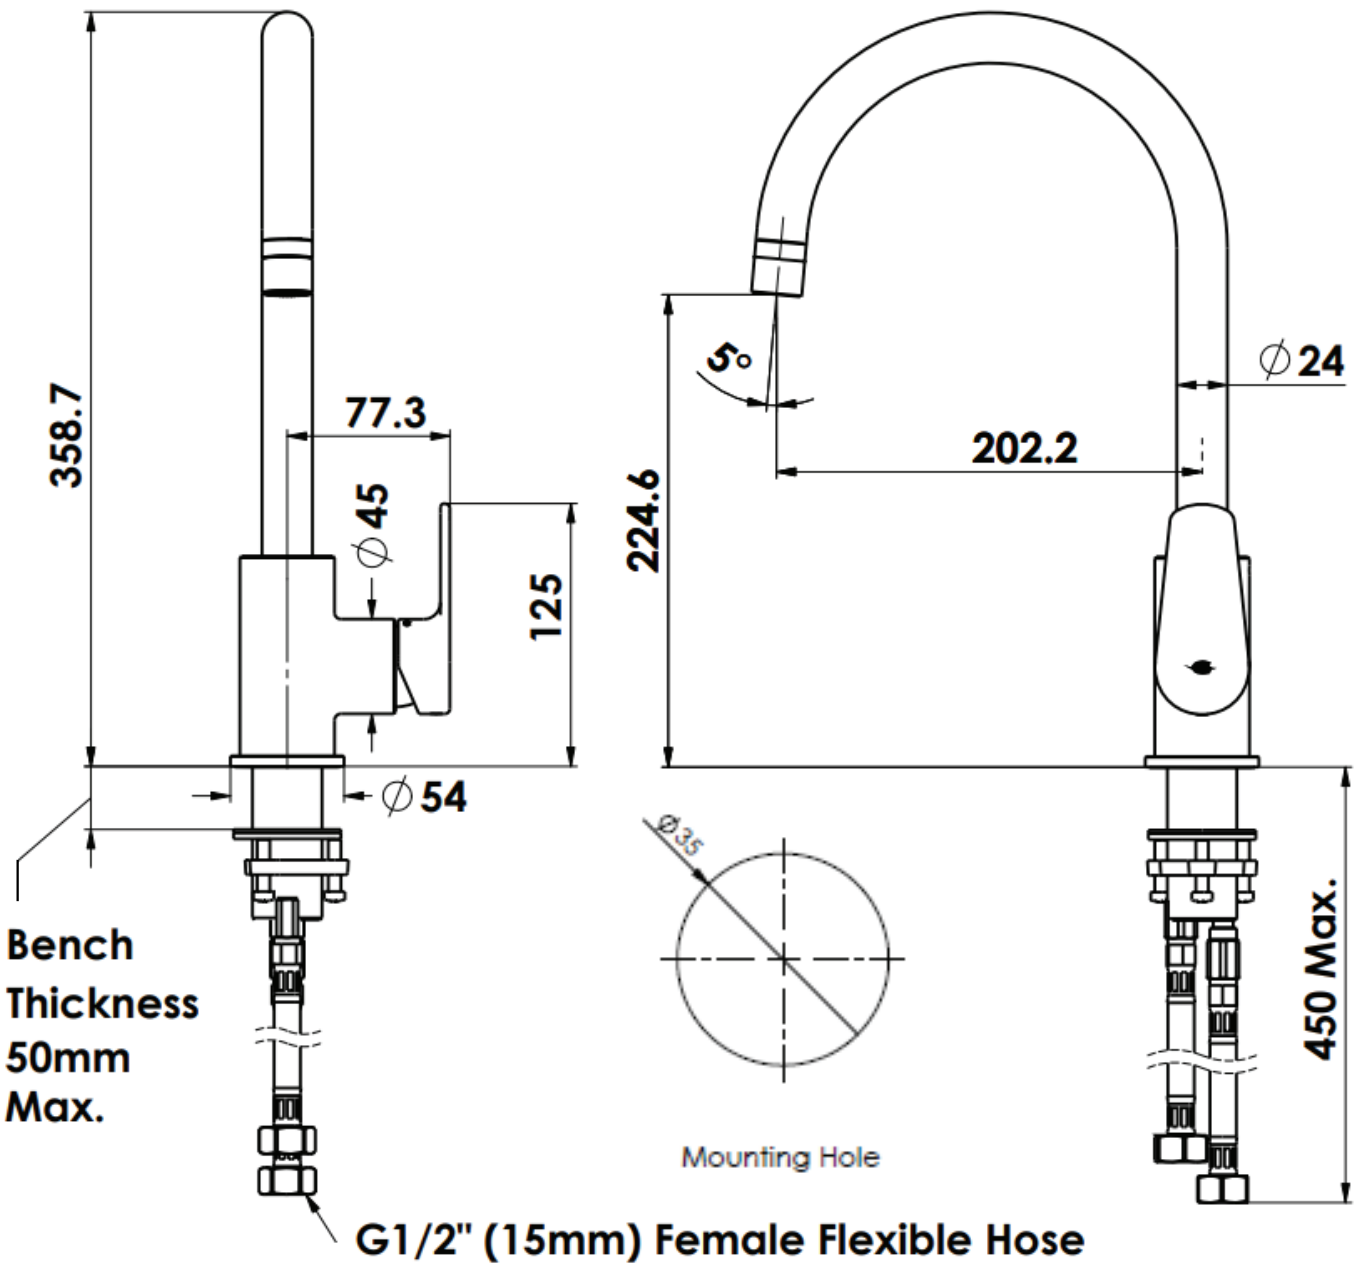

VANTAGE

Sink Mixer

- 21703540 | Chrome
- 21703541 | Brushed Nickel
- 21703546 | Brushed Brass
- 21703547 | Matte Black
- 21703549 | Gun Metal

4 STAR 7.5L/MIN
All pressures | Swivel Spout

NZ PHONE - 0800 655 455
EMAIL - nzsales@greenstapware.com
WEBSITE - greenstapware.com