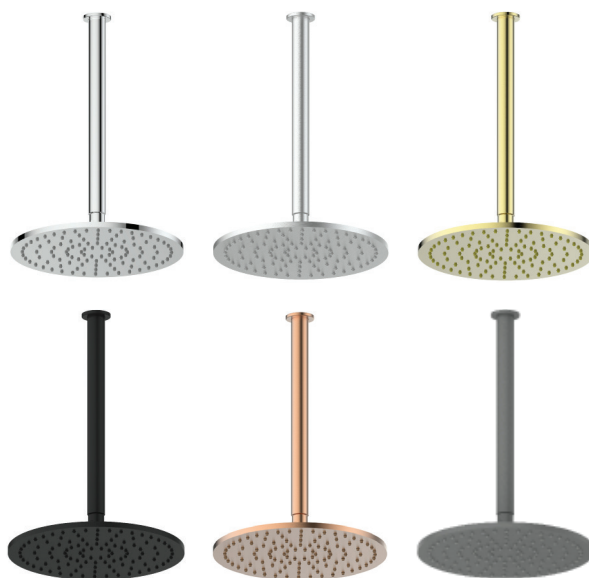

Lavish Brass Ceiling Shower

239101CP | Chrome

239101BN | Brushed Nickel

239101BB | Brushed Brass

239101MB | Matte Black

239101BC | Brushed Copper

239101GM | Gun Metal

WELS 3 Star 9.0L/M

Single Function ϕ 250mm Brass Overhead

380mm arm length

NZ PHONE - 0800 655 455
EMAIL - nzsales@greenstapware.com
WEBSITE - greenstapware.com

GREENS
where life meets water