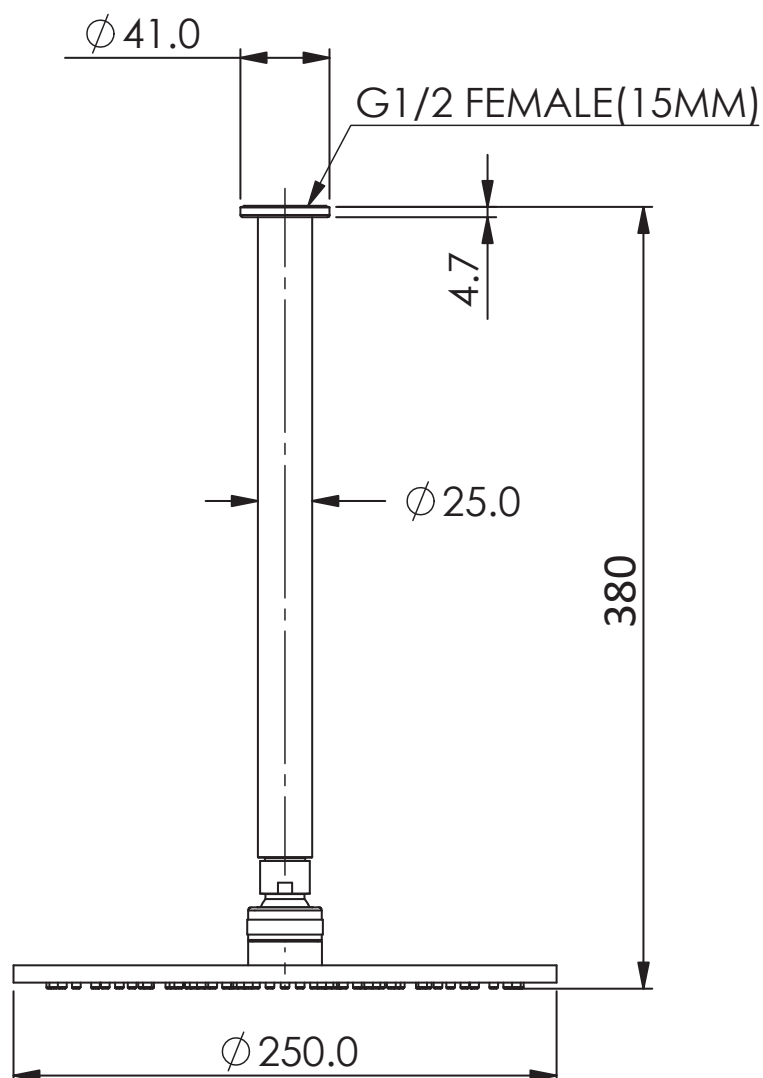

Lavish Brass Ceiling Shower

239101CP | Chrome

239101BN | Brushed Nickel

239101BB | Brushed Brass

239101MB | Matte Black

239101BC | Brushed Copper

239101GM | Gun Metal

WELS 3 Star 9.0L/M

Single Function ϕ 250mm Brass Overhead

380mm arm length

NZ PHONE - 0800 655 455
EMAIL - nzsales@greenstapware.com
WEBSITE - greenstapware.com

GREENS
where life meets water