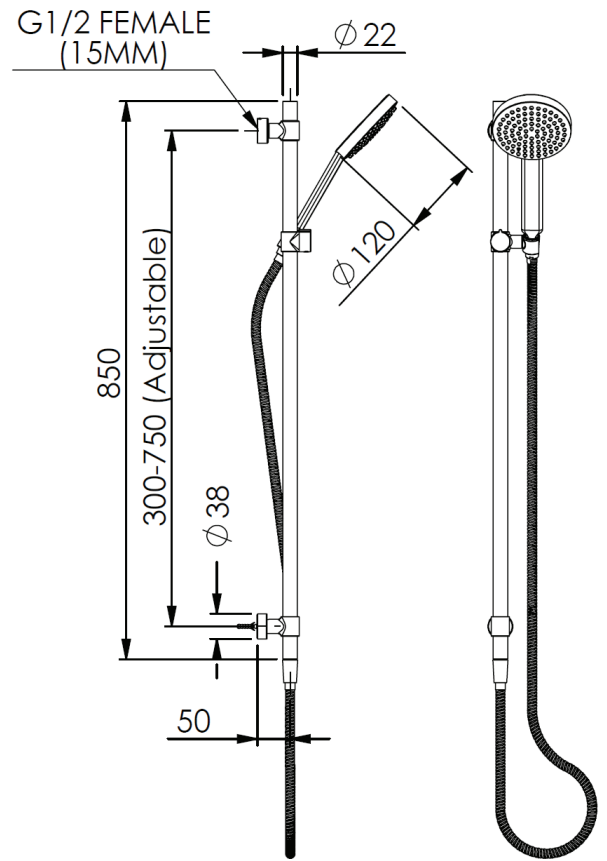

Lavish Brass Rail Shower

- 239100CP | Chrome
- 239100BN | Brushed Nickel
- 239100BB | Brushed Brass
- 239100MB | Matte Black
- 239100BC | Brushed Copper
- 239100GM | Gun Metal

WELS 3 Star 9.0L/M
 22MM Round Brass Rail
 120mm High Flow Brass Handset
 Rail Adjustable to 750mm Centres
 Double Sided Cone Hose Attachments
 Top Or Bottom Inlet Option

BOTTOM INLET

UP INLET

NZ PHONE - 0800 655 455
 EMAIL - nzsales@greenstapware.com
 WEBSITE - greenstapware.com

GREENS
 where life meets water