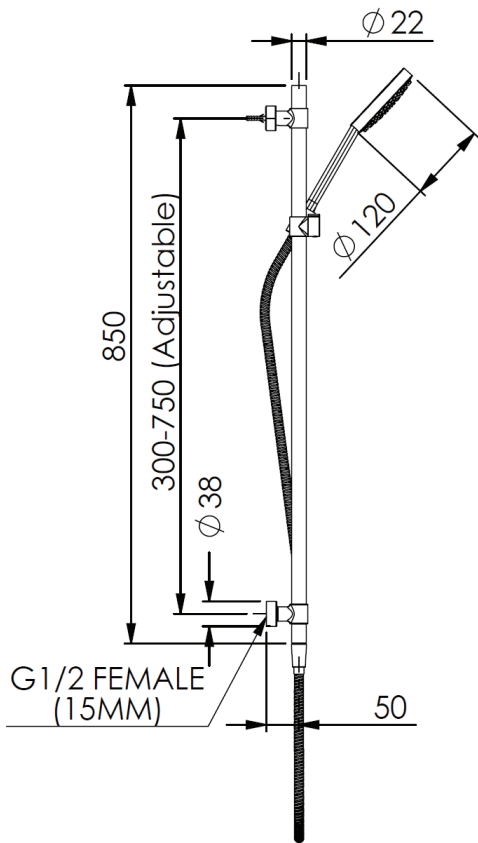

Lavish Brass Rail Shower

- 239100CP | Chrome
- 239100BN | Brushed Nickel
- 239100BB | Brushed Brass
- 239100MB | Matte Black
- 239100BC | Brushed Copper
- 239100GM | Gun Metal

WELS 3 Star 9.0L/M
 22MM Round Brass Rail
 120mm High Flow Brass Handset
 Rail Adjustable to 750mm Centres
 Double Sided Cone Hose Attachments
 Top Or Bottom Inlet Option

BOTTOM INLET

UP INLET

NZ PHONE - 0800 655 455
 EMAIL - nzsales@greenstapware.com
 WEBSITE - greenstapware.com

GREENS
 where life meets water