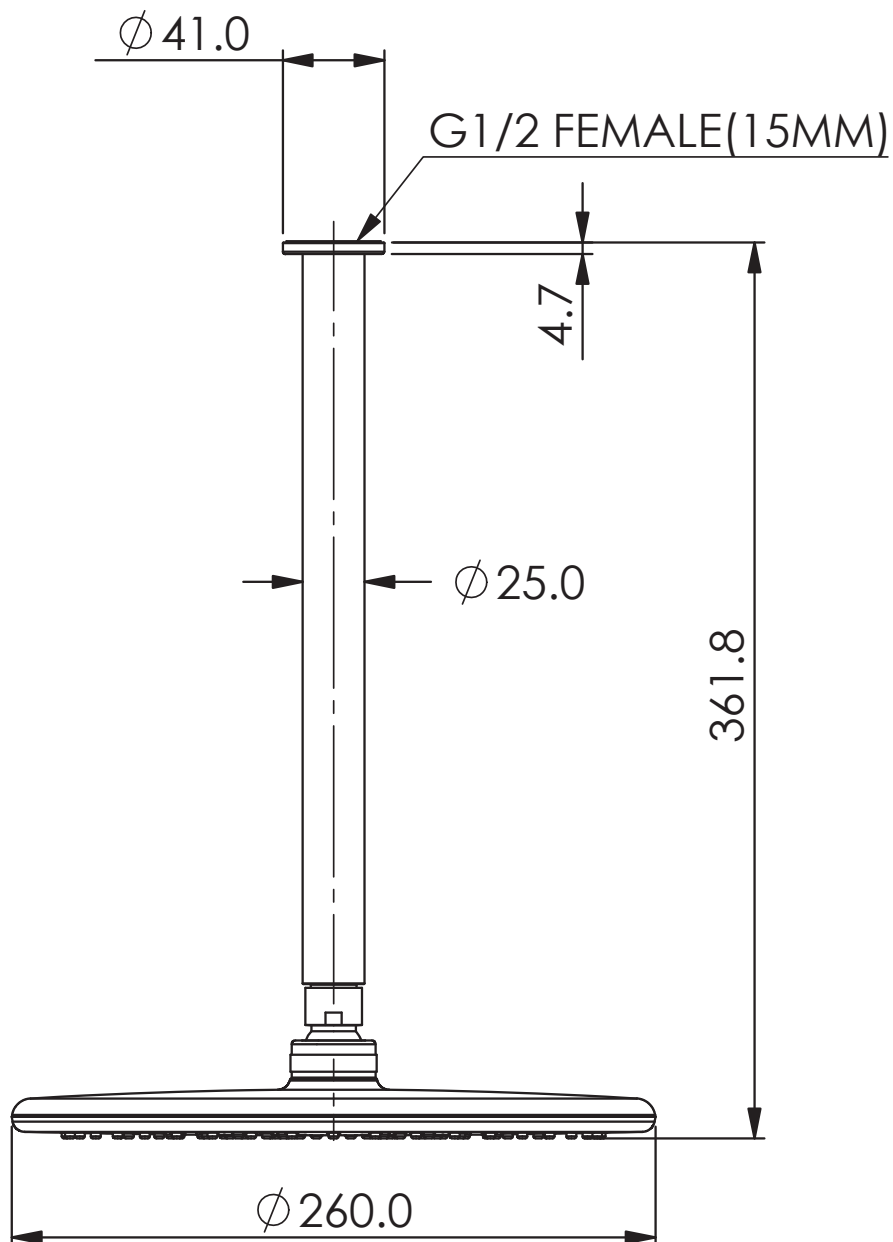

ROCCO Ceiling Shower

1850029CP | S16036 | Chrome
1850029BN | S16036 | Brushed Nickel
1850029MB | S16036 | Matte Black
1850029BB | S16036 | Brushed Brass
1850029GM | S16036 | Gun Metal

WELS 3 Star 9.0 L/M
Single Function \varnothing 260mm Overhead
350mm Ceiling Arm