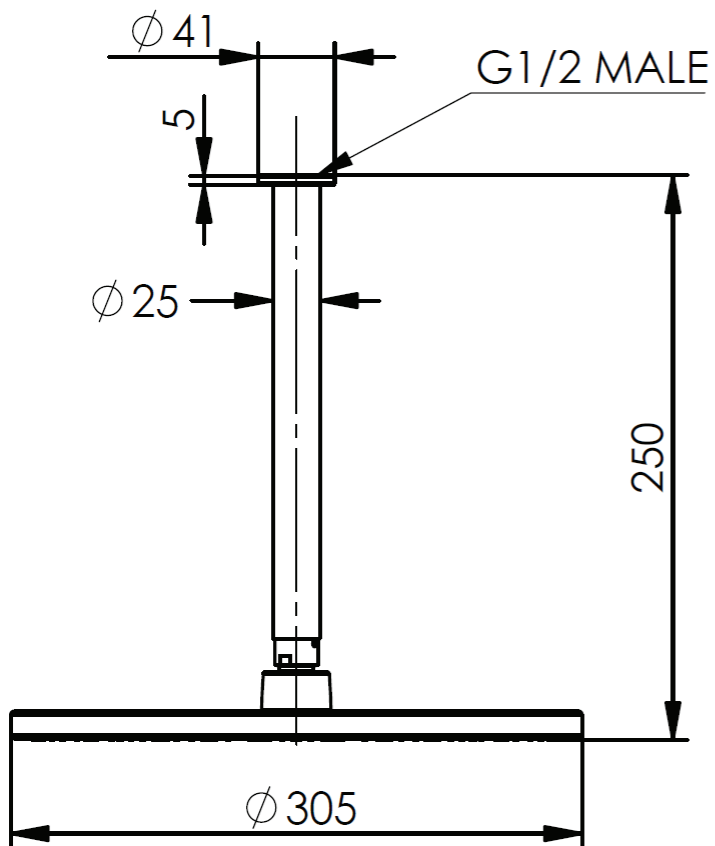

Ashmore w BubbleJET® Technology Ceiling Arm 250mm

9403725CP | Chrome
9403725BB | PVD Brushed Brass
9403725MB | Matte Black
9403725GM | PVD Gun Metal
9403725BN | PVD Brushed Nickel

- 250mm Length
- Drencher Sold Separately