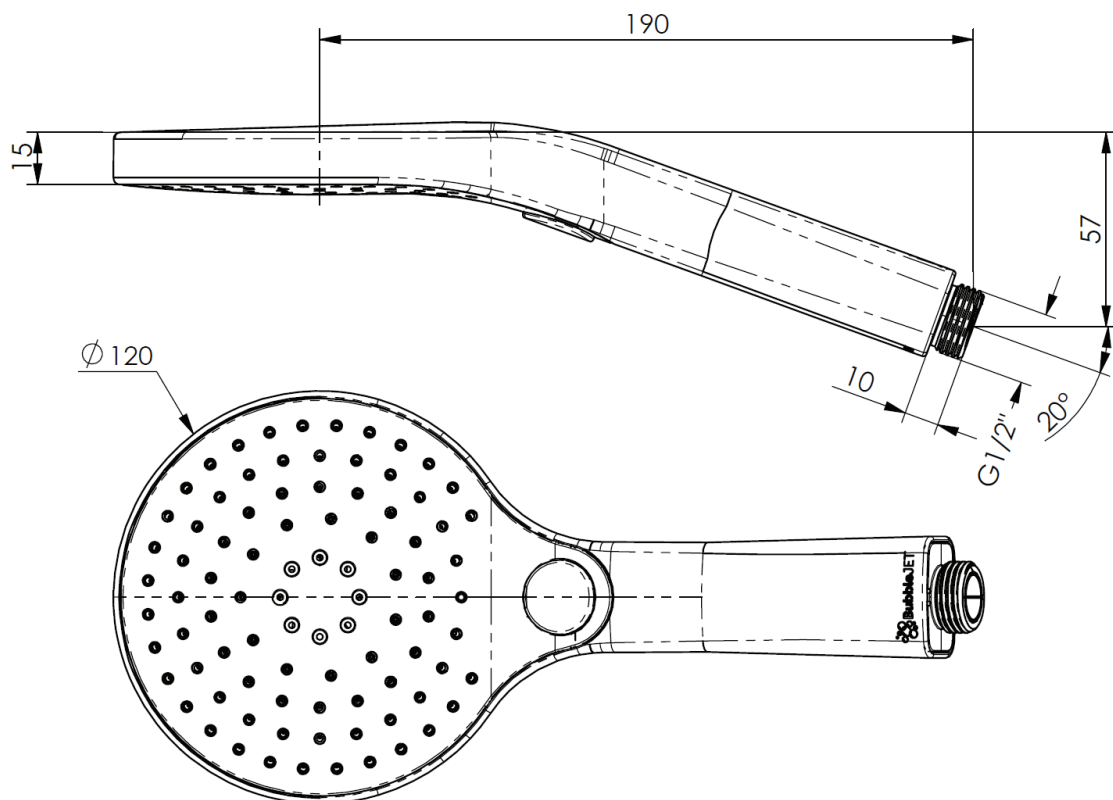

Ashmore w BubbleJET® Technology Hand Shower

- 9404088CP | Chrome
- 9404088BB | PVD Brushed Brass
- 9404088MB | Matte Black
- 9404088GM | PVD Gun Metal
- 9404088BN | PVD Brushed Nickel

- WELS 4 Star 7.5L/M | MP
- BubbleJET® Technology
 - 120mm Dual Function Handset
 - Suitable for Mains Pressures