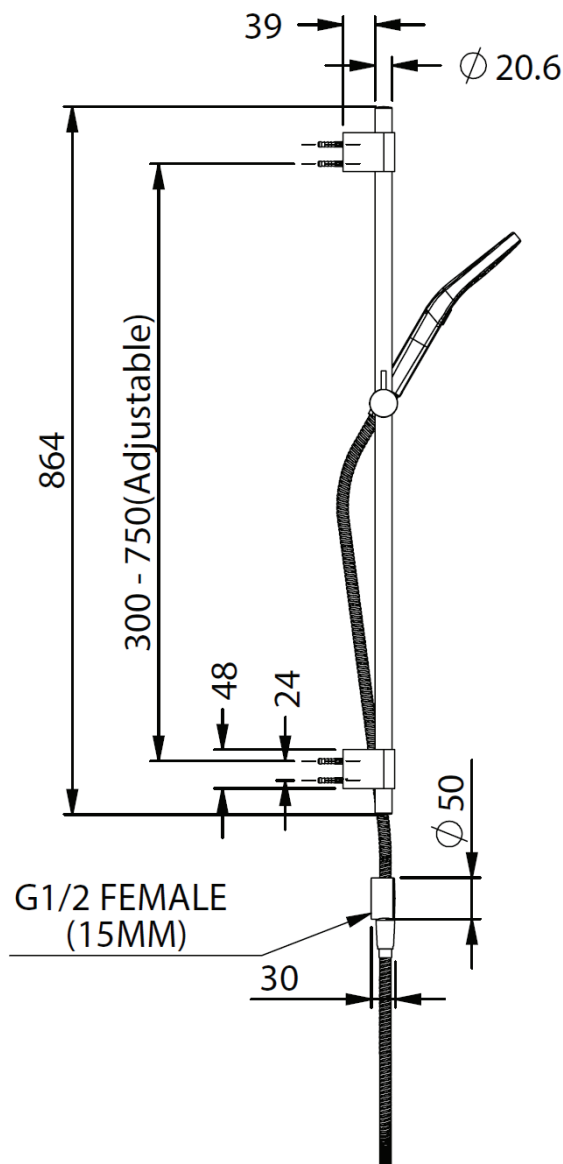

# Ashmore w BubbleJET® Technology Rail Shower

- 238200CP | Chrome
- 238200BB | PVD Brushed Brass
- 238200MB | Matte Black
- 238200GM | PVD Gun Metal
- 238200BN | PVD Brushed Nickel

WELS 4 Star 7.5L/M | MP

- BubbleJET® Technology
- 120mm Dual Function Handset
- 20.6mm Round Rail
- Suitable for Mains Pressures

**NZ** PHONE - 0800 655 455  
 EMAIL - [nzsales@greenstapware.com](mailto:nzsales@greenstapware.com)  
 WEBSITE - [www.greenstapware.com](http://www.greenstapware.com)