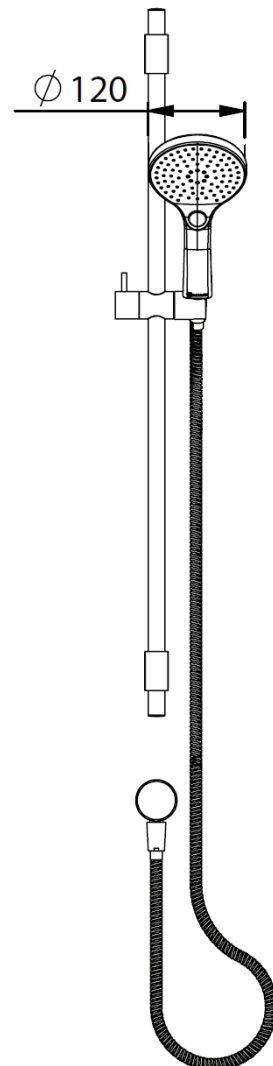

# Ashmore w BubbleJET® Technology Rail Shower

- 238200CP | Chrome
- 238200BB | PVD Brushed Brass
- 238200MB | Matte Black
- 238200GM | PVD Gun Metal
- 238200BN | PVD Brushed Nickel

WELS 4 Star 7.5L/M | MP

- BubbleJET® Technology
- 120mm Dual Function Handset
- 20.6mm Round Rail
- Suitable for Mains Pressures

**NZ** PHONE - 0800 655 455  
 EMAIL - [nzsales@greenstapware.com](mailto:nzsales@greenstapware.com)  
 WEBSITE - [www.greenstapware.com](http://www.greenstapware.com)