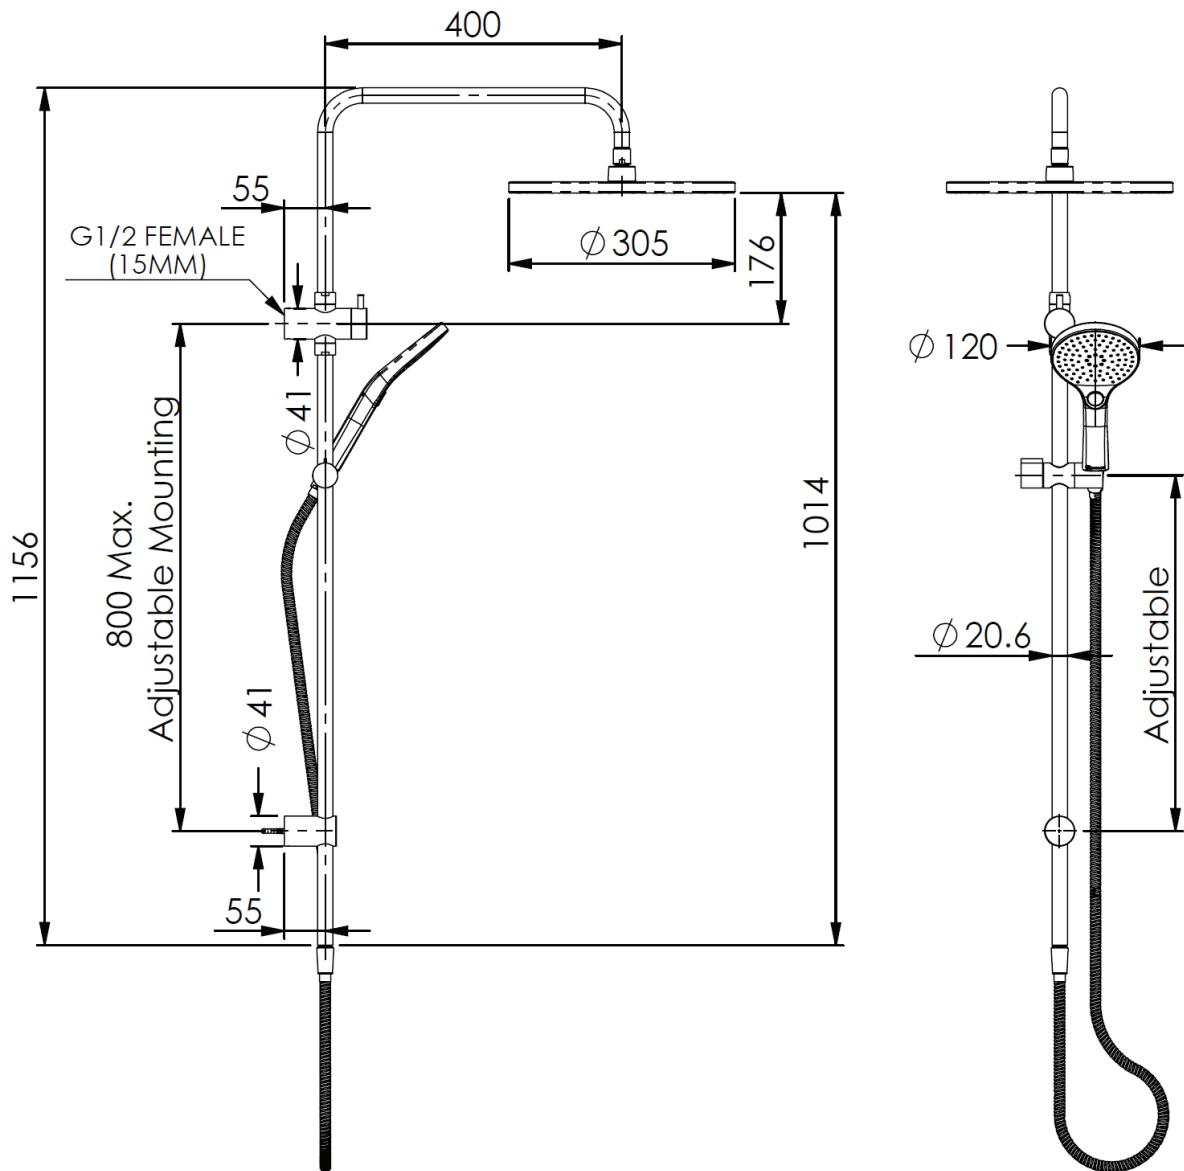

Ashmore w BubbleJET® Technology

Twin Rail Shower

238203CP | Chrome
 238203BB | PVD Brushed Brass
 238203MB | Matte Black
 238203GM | PVD Gun Metal
 238203BN | PVD Brushed Nickel

- Handset - WELS 4 Star 7.5L/M | MP
 Drencher - WELS 3 Star 9.0L/M | MP
- BubbleJET® Technology
 - 120mm Dual Function Handset
 - BubbleJET® Technology 305mm Drencher
 - 20.6mm Round Rail
 - Top Inlet Diverter
 - Suitable for Mains Pressures