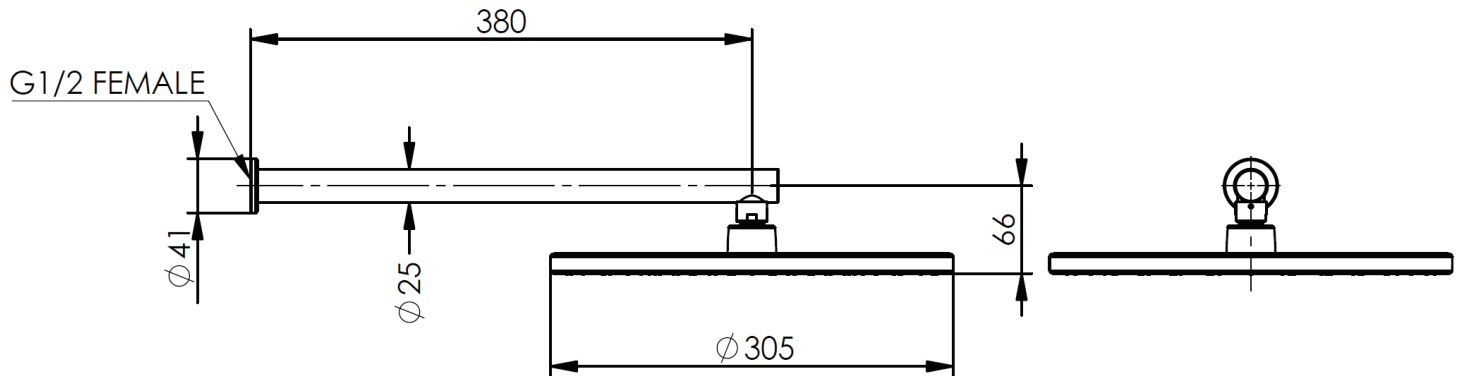

Ashmore w BubbleJET[®] Technology

Wall Arm 380mm

9403721CP | Chrome
9403721BB | PVD Brushed Brass
9403721MB | Matte Black
9403721GM | PVD Gun Metal
9403721BN | PVD Brushed Nickel

- 380mm Length
- Drencher Sold Separately