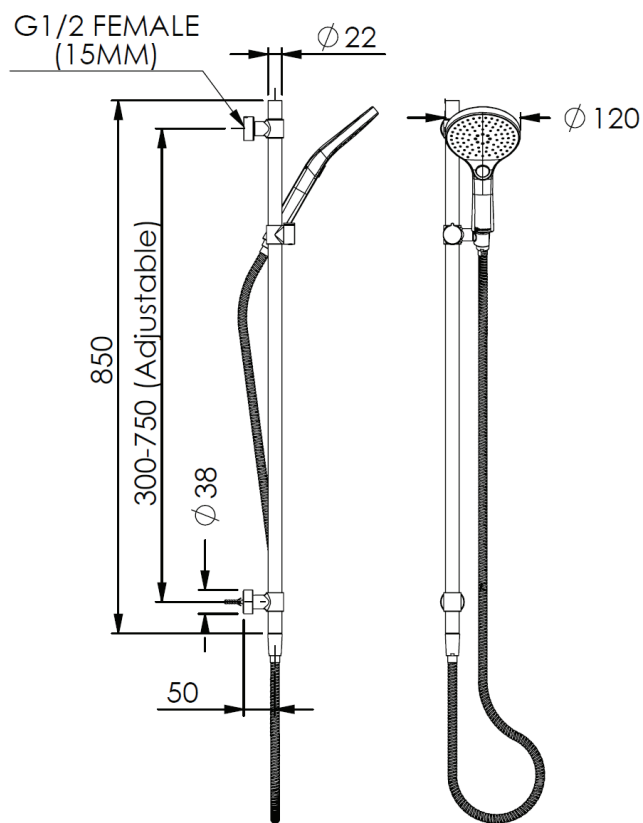

Lavish w/BubbleJET® Technology Rail Shower

- 238100CP | Chrome
- 238100BB | PVD Brushed Brass
- 238100MB | Matte Black
- 238100GM | PVD Gun Metal
- 238100BN | PVD Brushed Nickel

WELS 4 Star 7.5L/M | MP

- BubbleJET® Technology
- 120mm Dual Function Handset
- 22mm Round Brass Wet Rail
- Rail Adjustable to 750mm Centres
- Double Sided Cone Hose Attachments
- Adaptable Inlet (Top or Bottom Installation)
- Suitable for Mains Pressures

BOTTOM INLET

UP INLET