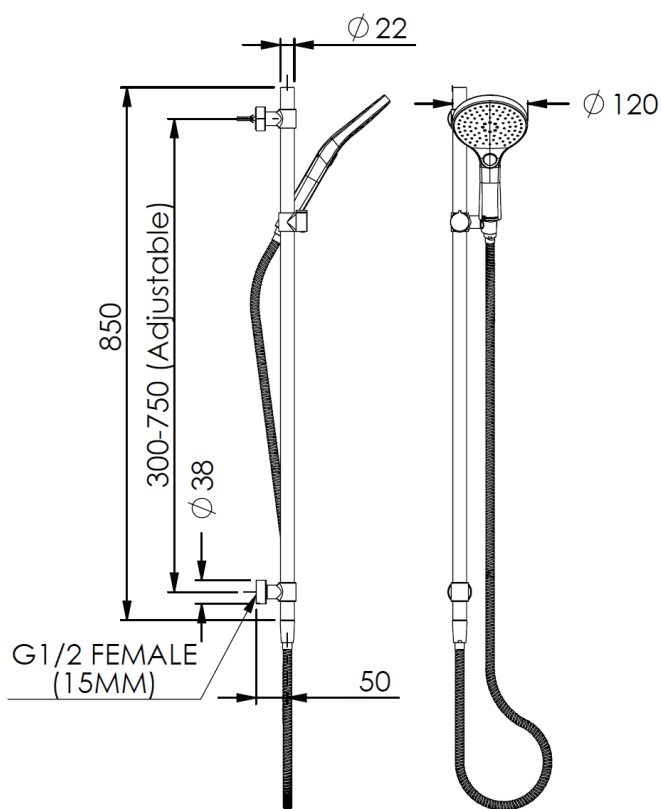

Lavish w/BubbleJET® Technology Rail Shower

- 238100CP | Chrome
- 238100BB | PVD Brushed Brass
- 238100MB | Matte Black
- 238100GM | PVD Gun Metal
- 238100BN | PVD Brushed Nickel

WELS 4 Star 7.5L/M | MP

- BubbleJET® Technology
- 120mm Dual Function Handset
- 22mm Round Brass Wet Rail
- Rail Adjustable to 750mm Centres
- Double Sided Cone Hose Attachments
- Adaptable Inlet (Top or Bottom Installation)
- Suitable for Mains Pressures

BOTTOM INLET

UP INLET