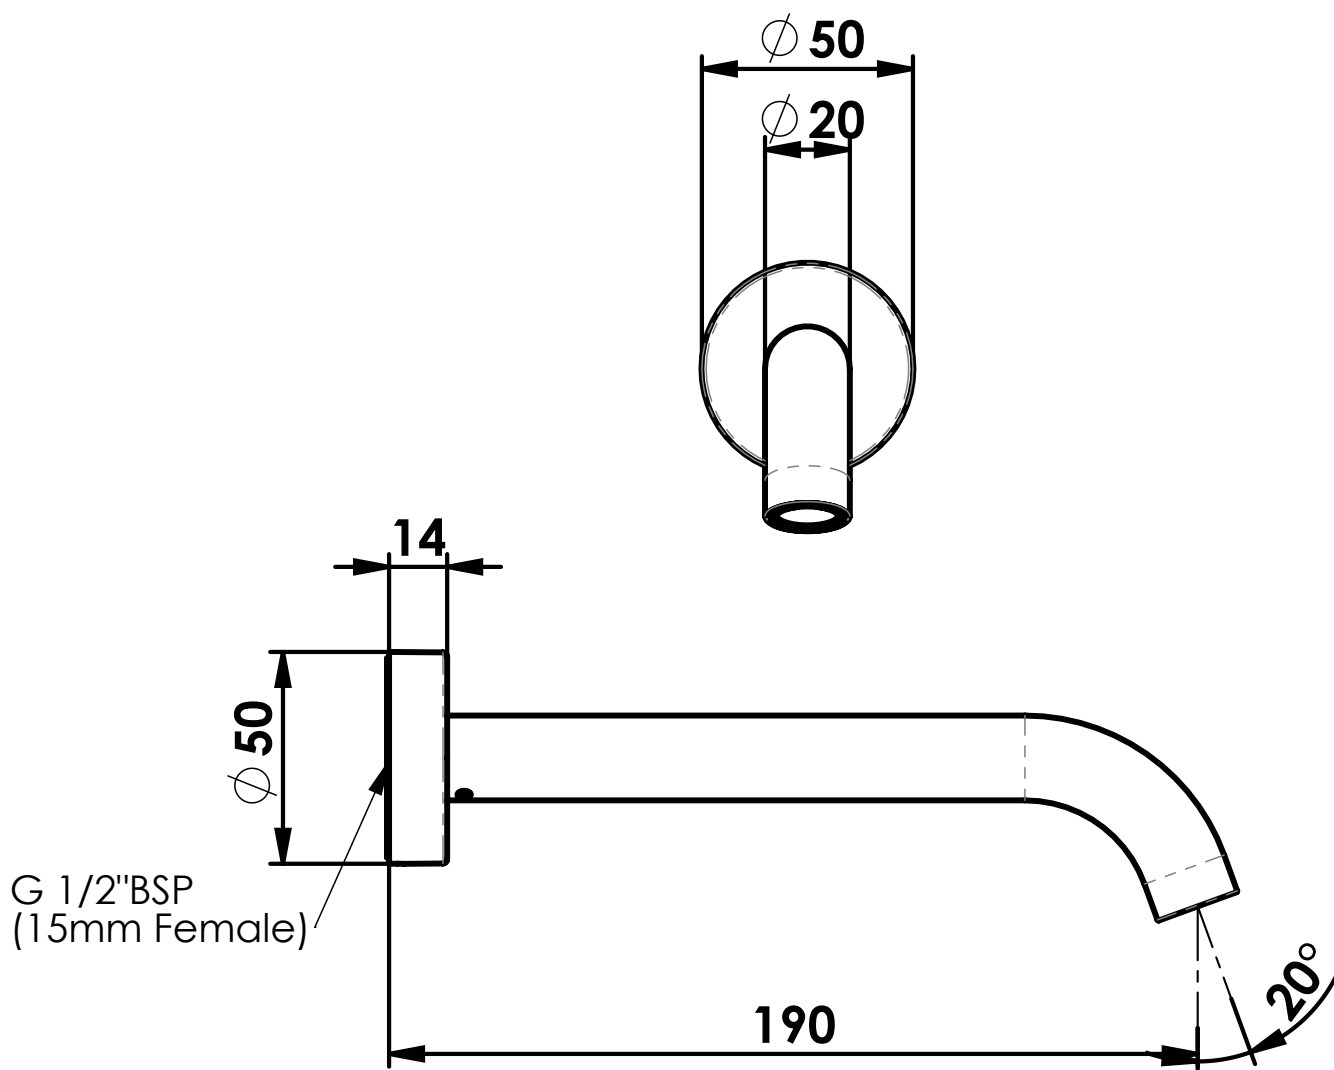

GISELLE

Bath Spout

- 18401900 | Chrome
- 18401903 | Brushed Stainless
- 18401906 | Brushed Brass
- 18401907 | Matte Black
- 21301908 | Brushed Copper
- 18401909 | Gun Metal

WELS N/A | MP | Fixed Spout | 190mm