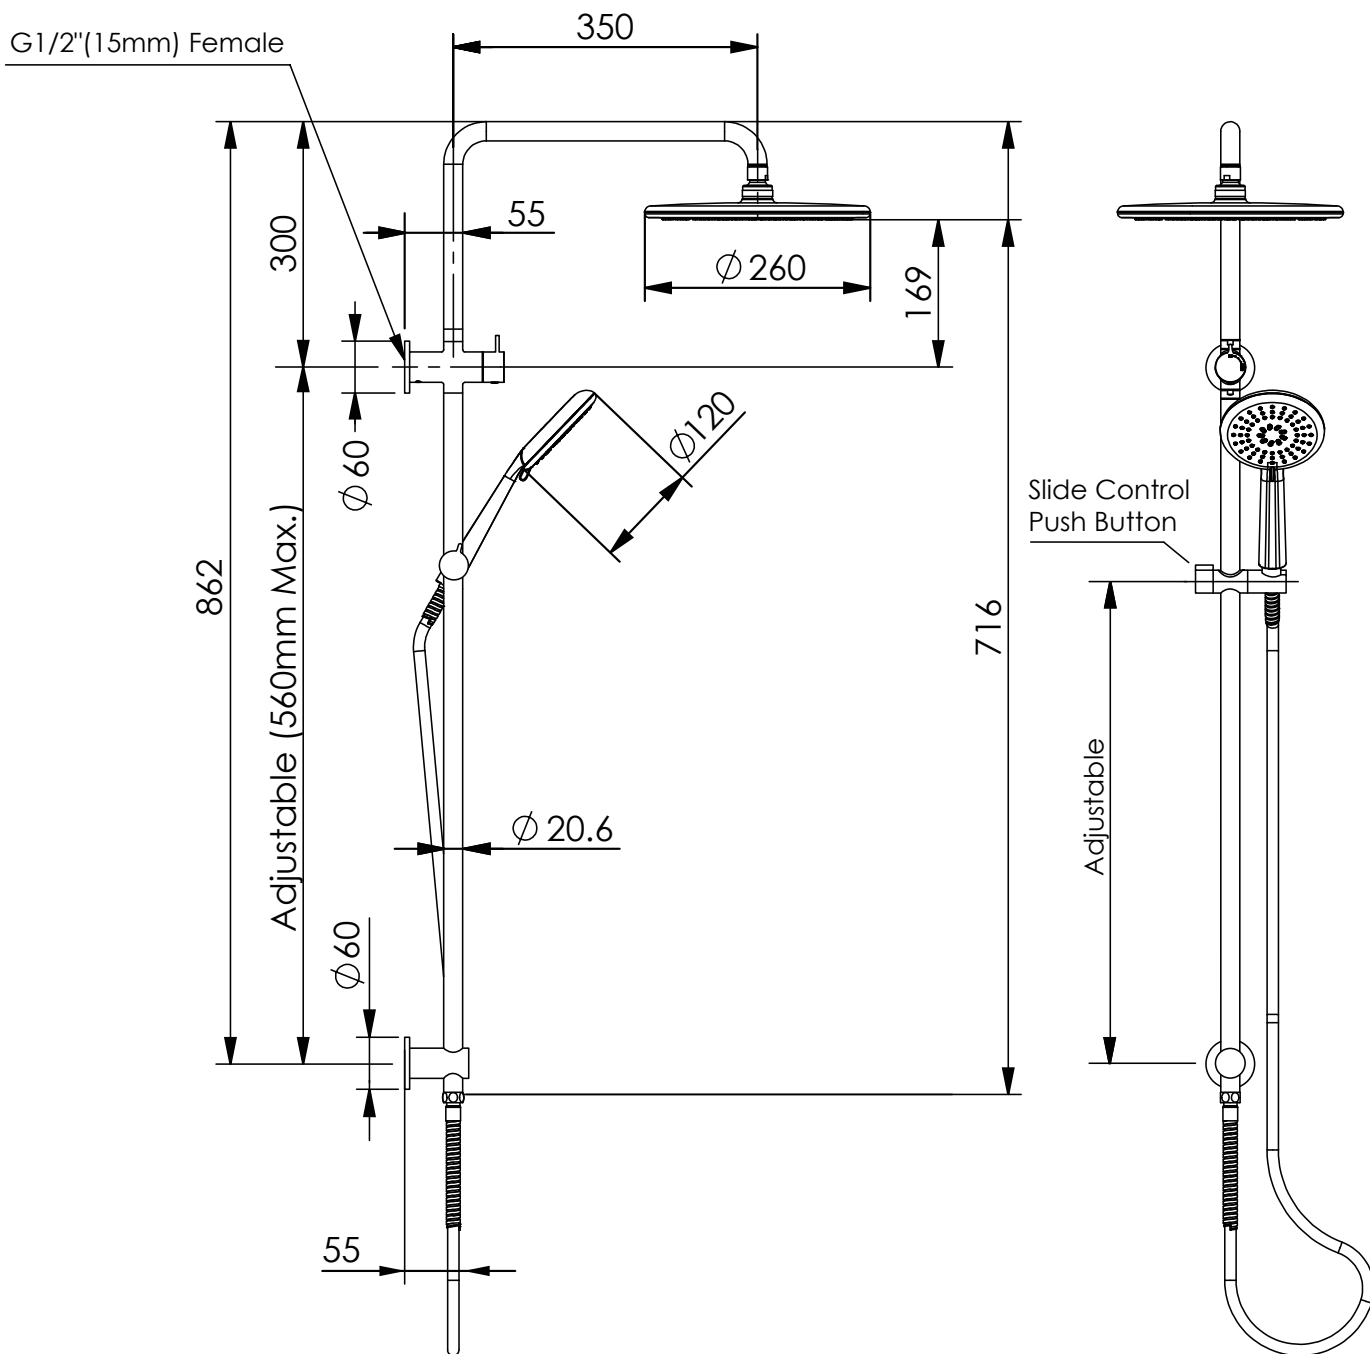

ROCCO Twin Rail Shower

18790CP | S13664 | Chrome
 18790BN | S13664 | Brushed Nickel
 18790MB | S13664 | Matte Black
 18790BB | S13664 | Brushed Brass
 18790GM | S13664 | Gun Metal

WELS 3 Star 9.0L/M
 Single Function ø260mm Overhead Multi
 Function Handset