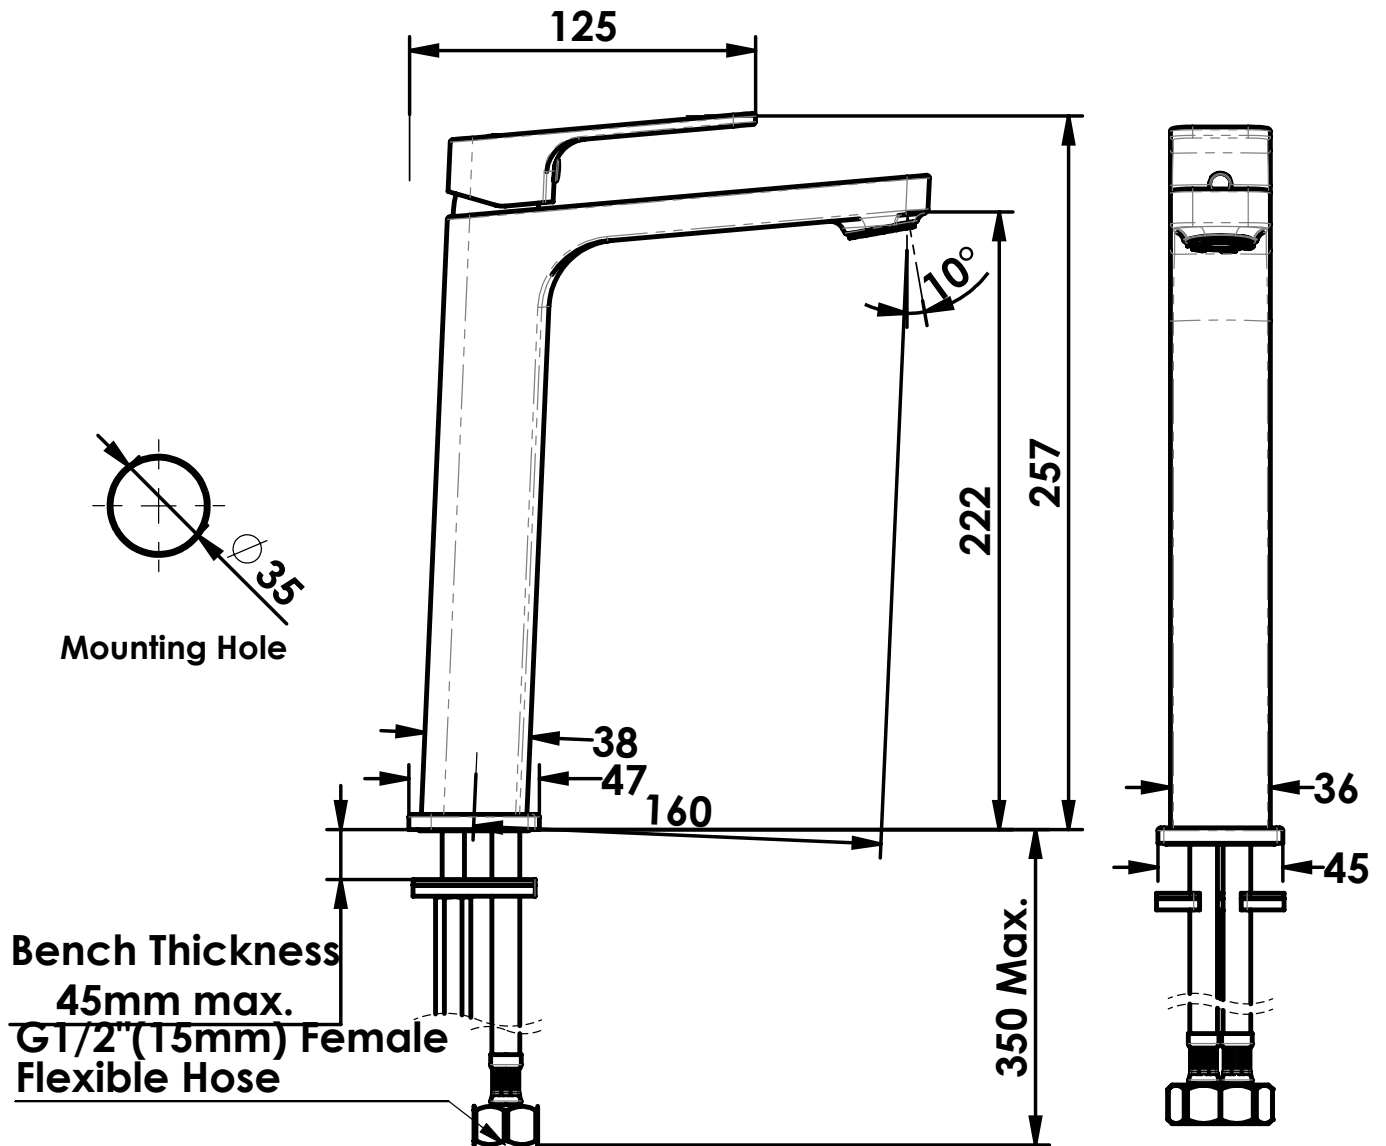

## Tower Basin Mixer

- 18602560 | Chrome
- 18602561 | Brushed Nickel
- 18602567 | Matte Black
- 18602568 | Brushed Copper
- 18602569 | Gun Metal

WELS 5 Star 6.0L/M | MP | Fixed Spout

**NZ** PHONE - 0800 655 455  
 EMAIL - [nzsales@greenstapware.com](mailto:nzsales@greenstapware.com)  
 WEBSITE - [greenstapware.com](http://greenstapware.com)